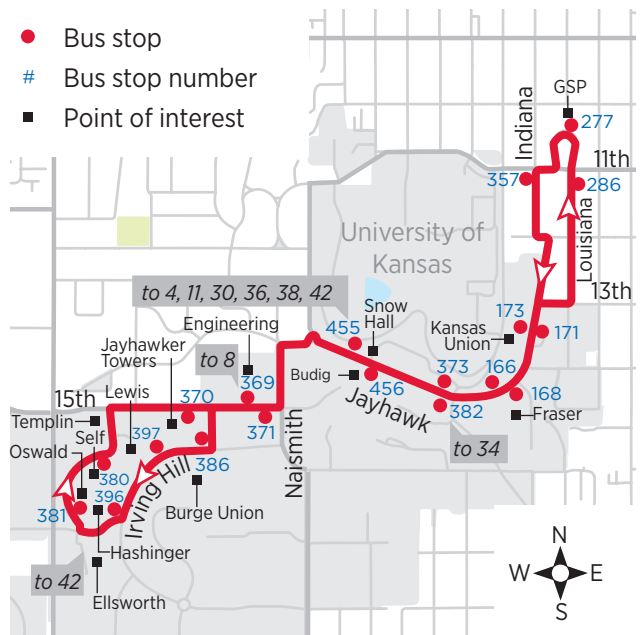

42

Blue Circulator via Rec Center

- A** Time point
- Bus stop
- #** Bus stop number
- Point of interest

West Campus to Jayhawk Boulevard

A Fall & Spring Semesters
Classes in Session
(Mon-Fri)

B Summer Semester or
No Classes in Session
(Mon-Fri)

43

Red Circulator

- Bus stop
- #** Bus stop number
- Point of interest

Daisy Hill to GSP via Jayhawk Boulevard

FREQUENCY

Monday-Thursday

7:10 a.m.–9:00 a.m.
Every 9-12 minutes

9:00 a.m.–3:00 p.m.
Every 5-8 minutes

3:00 p.m.–5:30 p.m.
Every 9-12 minutes

Friday*

7:10 a.m.–5:30 p.m.
Every 10-12 minutes

*Friday schedule will be used during Finals and the Monday and Tuesday leading up to Thanksgiving Break.

Route 42 operates Monday-Friday year-round, except holidays and Winter Break.

Route 43 operates Monday-Friday when KU classes are in session Fall & Spring semesters.

Please refer to Service Calendar.

NOTE: For evening service when KU classes are in session, refer to Route 44.