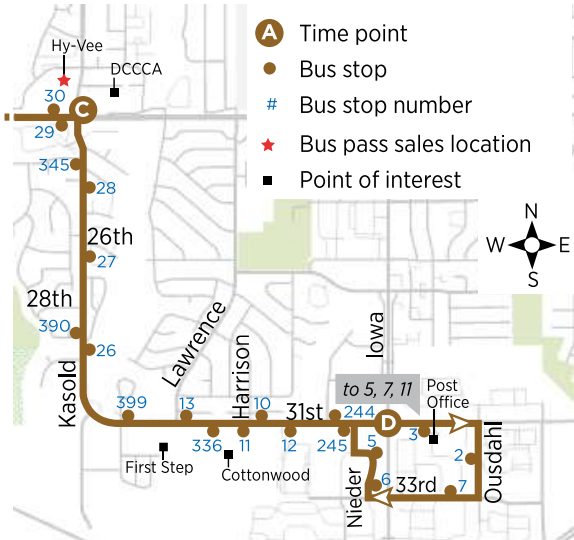

# 9 South Iowa to 6th & Wakarusa

## EASTBOUND

	A 6th & Wakarusa	B 24th & Crossgate	C Clinton & Kasold	D 31st & Iowa
AM	6:02	6:13	6:18	6:26
	7:02	7:13	7:18	7:26
	8:02	8:13	8:18	8:26
	9:02	9:13	9:18	9:26
	10:02	10:13	10:18	10:26
	11:02	11:13	11:18	11:26
PM	12:02	12:13	12:18	12:26
	1:02	1:13	1:18	1:26
	2:02	2:13	2:18	2:26
	3:02	3:13	3:18	3:26
	4:02	4:13	4:18	4:26
	5:02	5:13	5:18	5:26
	6:02	6:13	6:18	6:26
	7:02	7:13	7:18	7:26

## WESTBOUND

	D 31st & Iowa	C Clinton & Kasold	B 24th & Crossgate	A 6th & Wakarusa
AM	6:32	6:38	6:40	6:57
	7:32	7:38	7:40	7:57
	8:32	8:38	8:40	8:57
	9:32	9:38	9:40	9:57
	10:32	10:38	10:40	10:57
	11:32	11:38	11:40	11:57
PM	12:32	12:38	12:40	12:57
	1:32	1:38	1:40	1:57
	2:32	2:38	2:40	2:57
	3:32	3:38	3:40	3:57
	4:32	4:38	4:40	4:57
	5:32	5:38	5:40	5:57
	6:32	6:38	6:40	6:57
	7:32	7:38	7:40	7:57

### April 2023

Su	M	Tu	W	Th	F	Sa
						1
2	3	4	5	6	7	8
9	10	11	12	13	14	15
16	17	18	19	20	21	22
23	24	25	26	27	28	29
30						