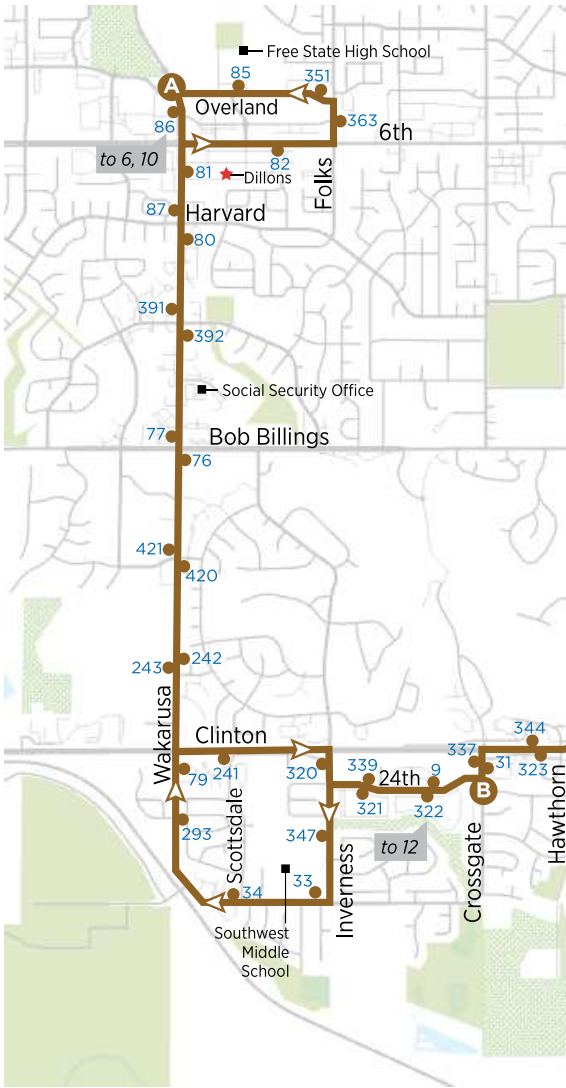

# 9 South Iowa to 6th & Wakarusa

## EASTBOUND

	A 6th & Wakarusa	B 24th & Crossgate	C Clinton & Kasold	D 31st & Iowa
AM	6:02	6:13	6:18	6:26
	7:02	7:13	7:18	7:26
	8:02	8:13	8:18	8:26
	9:02	9:13	9:18	9:26
	10:02	10:13	10:18	10:26
	11:02	11:13	11:18	11:26
PM	12:02	12:13	12:18	12:26
	1:02	1:13	1:18	1:26
	2:02	2:13	2:18	2:26
	3:02	3:13	3:18	3:26
	4:02	4:13	4:18	4:26
	5:02	5:13	5:18	5:26
	6:02	6:13	6:18	6:26
	7:02	7:13	7:18	7:26

## WESTBOUND

	D 31st & Iowa	C Clinton & Kasold	B 24th & Crossgate	A 6th & Wakarusa
AM	6:32	6:38	6:40	6:57
	7:32	7:38	7:40	7:57
	8:32	8:38	8:40	8:57
	9:32	9:38	9:40	9:57
	10:32	10:38	10:40	10:57
	11:32	11:38	11:40	11:57
PM	12:32	12:38	12:40	12:57
	1:32	1:38	1:40	1:57
	2:32	2:38	2:40	2:57
	3:32	3:38	3:40	3:57
	4:32	4:38	4:40	4:57
	5:32	5:38	5:40	5:57
	6:32	6:38	6:40	6:57
	7:32	7:38	7:40	7:57

- A** Time point
- Bus stop
- # Bus stop number
- ★ Bus pass sales location
- Point of interest

This route operates Monday-Saturday year-round, except some holidays. Please refer to Service Calendar.