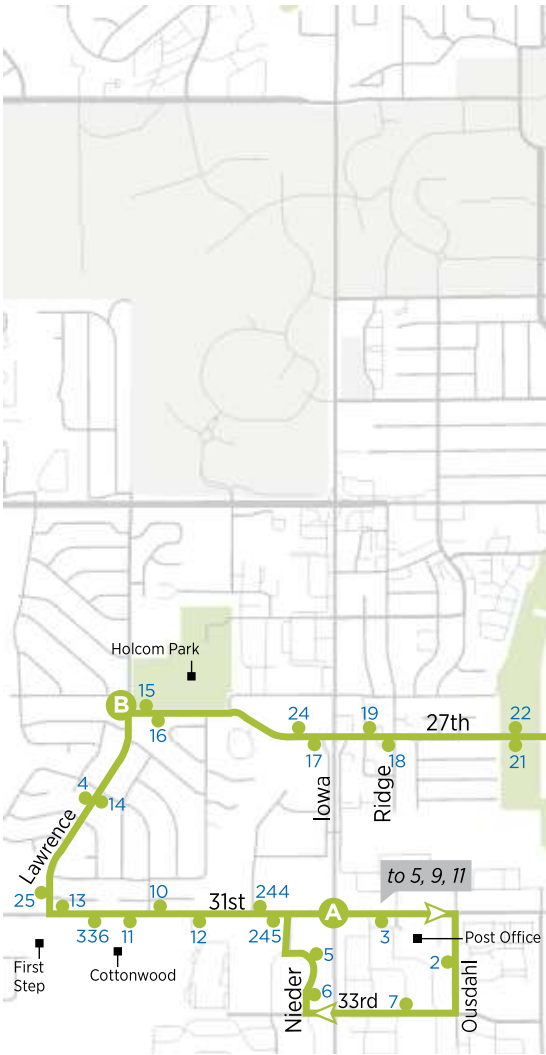

# 7 Downtown to South Iowa

- A** Time point
- Bus stop
- # Bus stop number
- ★ Bus pass sales location
- Point of interest

See next page for schedule information.

This route operates Monday-Saturday year-round, except some holidays. Please refer to Service Calendar.