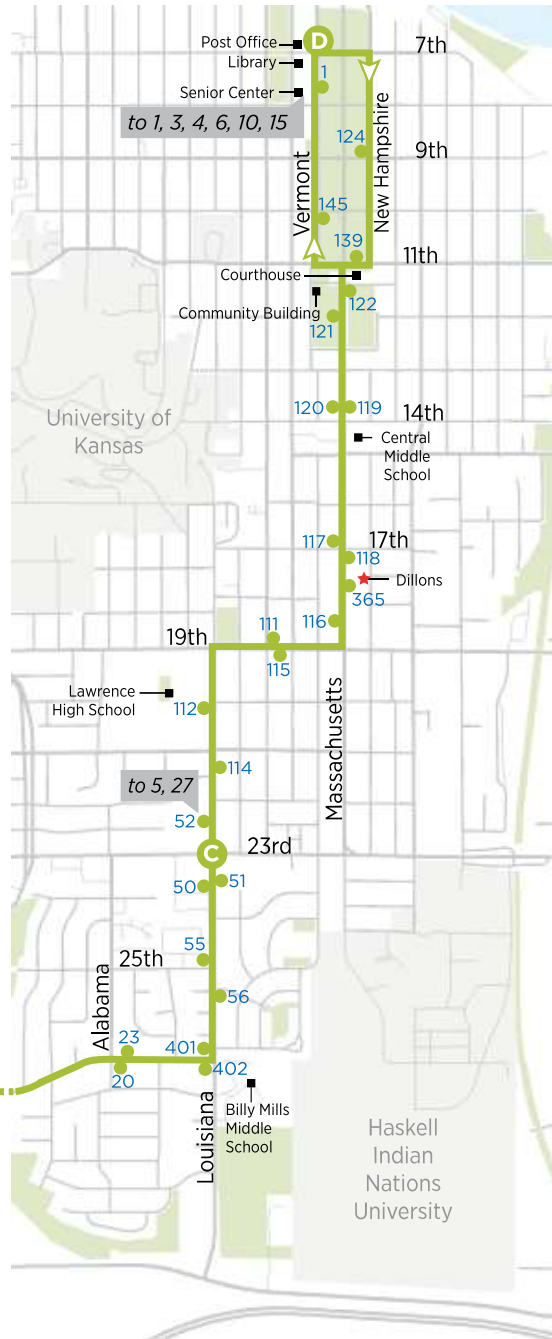

# 7 Downtown to South Iowa

- A** Time point
- Bus stop
- # Bus stop number
- ★ Bus pass sales location
- Point of interest

See next page for schedule information.

This route operates Monday-Saturday year-round, except some holidays. Please refer to Service Calendar.

## NORTHBOUND

	<b>A</b> 31st & Iowa	<b>B</b> 27th & Lawrence	<b>C</b> 23rd & Louisiana	<b>D</b> 7th & Vermont
AM	6:02	6:10	6:16	6:30
	6:32	6:40	6:46	7:00
	7:02	7:10	7:16	7:30
	7:32	7:40	7:46	8:00
	8:02	8:10	8:16	8:30
	8:32	8:40	8:46	9:00
	9:02	9:10	9:16	9:30
	9:32	9:40	9:46	10:00
	10:02	10:10	10:16	10:30
	10:32	10:40	10:46	11:00
	11:02	11:10	11:16	11:30
	11:32	11:40	11:46	12:00
PM	12:02	12:10	12:16	12:30
	12:32	12:40	12:46	1:00
	1:02	1:10	1:16	1:30
	1:32	1:40	1:46	2:00
	2:02	2:10	2:16	2:30
	2:32	2:40	2:46	3:00
	3:02	3:10	3:16	3:30
	3:32	3:40	3:46	4:00
	4:02	4:10	4:16	4:30
	4:32	4:40	4:46	5:00
	5:02	5:10	5:16	5:30
	5:32	5:40	5:46	6:00
	6:02	6:10	6:16	6:30
	6:32	6:40	6:46	7:00
	7:02	7:10	7:16	7:30
	7:32	7:40	7:46	8:00