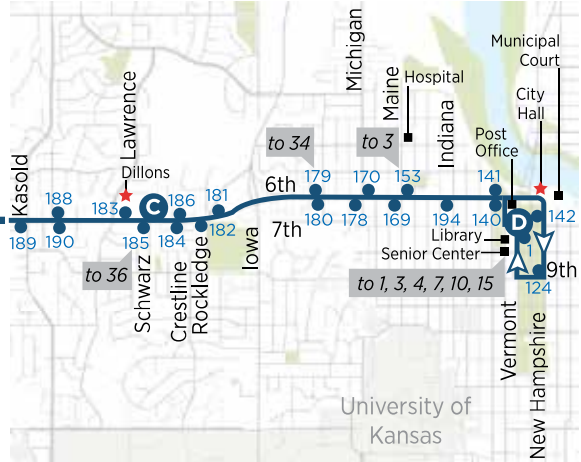

THE UNIVERSITY OF KANSAS CITY OF LAWRENCE

6

Downtown to Rock Chalk Park

- A** Time point
- Bus stop
- # Bus stop number
- ★ Bus pass sales location
- Point of interest

EASTBOUND

WESTBOUND

	A	B	C	D
	LMH Health West	Wakarusa & 6th	6th & Schwarz	7th & Vermont
AM		6:02	6:10	6:20
	6:25	6:32	6:40	6:50
	6:55	7:02	7:10	7:20
	7:25	7:32	7:40	7:50
	7:55	8:02	8:10	8:20
	8:25	8:32	8:40	8:50
	8:55	9:02	9:10	9:20
	9:25	9:32	9:40	9:50
	9:55	10:02	10:10	10:20
	10:25	10:32	10:40	10:50
	10:55	11:02	11:10	11:20
	11:25	11:32	11:40	11:50
PM	11:55	12:02	12:10	12:20
	12:25	12:32	12:40	12:50
	12:55	1:02	1:10	1:20
	1:25	1:32	1:40	1:50
	1:55	2:02	2:10	2:20
	2:25	2:32	2:40	2:50
	2:55	3:02	3:10	3:20
	3:25	3:32	3:40	3:50
	3:55	4:02	4:10	4:20
	4:25	4:32	4:40	4:50
	4:55	5:02	5:10	5:20
	5:25	5:32	5:40	5:50
	5:55	6:02	6:10	6:20
	6:25	6:32	6:40	6:50
	6:55	7:02	7:10	7:20

	D	C	B	A
	7th & Vermont	6th & Schwarz	Wakarusa & 6th	LMH Health West
AM	6:35	6:40	6:48	6:55
	7:05	7:10	7:18	7:25
	7:35	7:40	7:48	7:55
	8:05	8:10	8:18	8:25
	8:35	8:40	8:48	8:55
	9:05	9:10	9:18	9:25
	9:35	9:40	9:48	9:55
	10:05	10:10	10:18	10:25
	10:35	10:40	10:48	10:55
	11:05	11:10	11:18	11:25
	11:35	11:40	11:48	11:55
PM	12:05	12:10	12:18	12:25
	12:35	12:40	12:48	12:55
	1:05	1:10	1:18	1:25
	1:35	1:40	1:48	1:55
	2:05	2:10	2:18	2:25
	2:35	2:40	2:48	2:55
	3:05	3:10	3:18	3:25
	3:35	3:40	3:48	3:55
	4:05	4:10	4:18	4:25
	4:35	4:40	4:48	4:55
	5:05	5:10	5:18	5:25
	5:35	5:40	5:48	5:55
	6:05	6:10	6:18	6:25
	6:35	6:40	6:48	6:55
	7:05	7:10	7:18	7:25
	7:35	7:40	7:48	7:55

This route operates Monday-Saturday year-round, except some holidays. Please refer to Service Calendar.

August 2022

Su	M	Tu	W	Th	F	Sa
	1	2	3	4	5	6
7	8	9	10	11	12	13
14	15	16	17	18	19	20
21	22	23	24	25	26	27
28	29	30	31			

May 2023

Su	M	Tu	W	Th	F	Sa
	1	2	3	4	5	6
7	8	9	10	11	12	13
14	15	16	17	18	19	20
21	22	23	24	25	26	27
28	29	30	31			