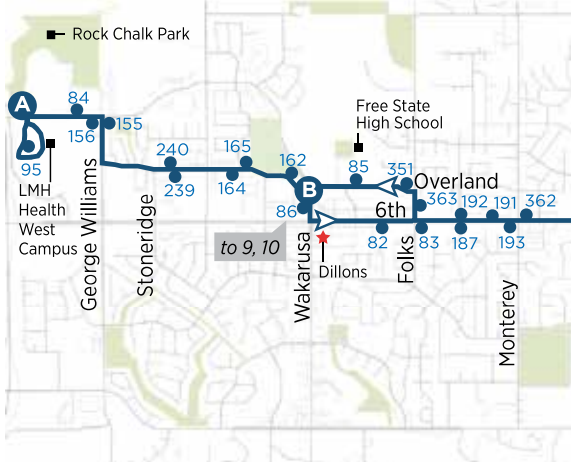

THE UNIVERSITY OF KANSAS CITY OF LAWRENCE

6

Downtown to Rock Chalk Park

- A** Time point
- Bus stop
- # Bus stop number
- ★ Bus pass sales location
- Point of interest

EASTBOUND

WESTBOUND

	A	B	C	D
	LMH Health West	Wakarusa & 6th	6th & Schwarz	7th & Vermont
AM		6:02	6:10	6:20
	6:25	6:32	6:40	6:50
	6:55	7:02	7:10	7:20
	7:25	7:32	7:40	7:50
	7:55	8:02	8:10	8:20
	8:25	8:32	8:40	8:50
	8:55	9:02	9:10	9:20
	9:25	9:32	9:40	9:50
	9:55	10:02	10:10	10:20
	10:25	10:32	10:40	10:50
	10:55	11:02	11:10	11:20
	11:25	11:32	11:40	11:50
PM	11:55	12:02	12:10	12:20
	12:25	12:32	12:40	12:50
	12:55	1:02	1:10	1:20
	1:25	1:32	1:40	1:50
	1:55	2:02	2:10	2:20
	2:25	2:32	2:40	2:50
	2:55	3:02	3:10	3:20
	3:25	3:32	3:40	3:50
	3:55	4:02	4:10	4:20
	4:25	4:32	4:40	4:50
	4:55	5:02	5:10	5:20
	5:25	5:32	5:40	5:50
	5:55	6:02	6:10	6:20
	6:25	6:32	6:40	6:50
	6:55	7:02	7:10	7:20

	D	C	B	A
	7th & Vermont	6th & Schwarz	Wakarusa & 6th	LMH Health West
AM	6:35	6:40	6:48	6:55
	7:05	7:10	7:18	7:25
	7:35	7:40	7:48	7:55
	8:05	8:10	8:18	8:25
	8:35	8:40	8:48	8:55
	9:05	9:10	9:18	9:25
	9:35	9:40	9:48	9:55
	10:05	10:10	10:18	10:25
	10:35	10:40	10:48	10:55
	11:05	11:10	11:18	11:25
	11:35	11:40	11:48	11:55
PM	12:05	12:10	12:18	12:25
	12:35	12:40	12:48	12:55
	1:05	1:10	1:18	1:25
	1:35	1:40	1:48	1:55
	2:05	2:10	2:18	2:25
	2:35	2:40	2:48	2:55
	3:05	3:10	3:18	3:25
	3:35	3:40	3:48	3:55
	4:05	4:10	4:18	4:25
	4:35	4:40	4:48	4:55
	5:05	5:10	5:18	5:25
	5:35	5:40	5:48	5:55
	6:05	6:10	6:18	6:25
	6:35	6:40	6:48	6:55
	7:05	7:10	7:18	7:25
	7:35	7:40	7:48	7:55

This route operates Monday-Saturday year-round, except some holidays. Please refer to Service Calendar.

August 2022

Su	M	Tu	W	Th	F	Sa
	1	2	3	4	5	6
7	8	9	10	11	12	13
14	15	16	17	18	19	20
21	22	23	24	25	26	27
28	29	30	31			

May 2023

Su	M	Tu	W	Th	F	Sa
	1	2	3	4	5	6
7	8	9	10	11	12	13
14	15	16	17	18	19	20
21	22	23	24	25	26	27
28	29	30	31			