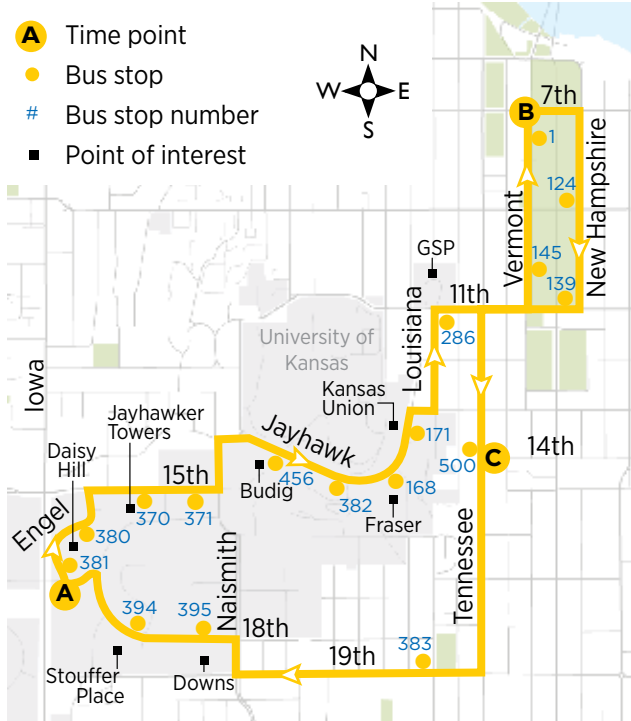

53 SafeBus KU - Downtown

- A** Time point
- Bus stop
- # Bus stop number
- Point of interest

SCHEDULE

	A	B	C	A
	Daisy Hill	7th & Vermont	14th & Tenn	Daisy Hill
PM	10:40	10:58	11:07	11:20
	11:00	11:18	11:27	11:40
	11:20	11:38	11:47	12:00
	11:40	11:58	12:07	12:20
AM	12:00	12:18	12:27	12:40
	12:20	12:38	12:47	1:00
	12:40	12:58	1:07	1:20
	1:00	1:18	1:27	1:40
	1:20	1:38	1:47	2:00
	1:40	1:58	2:07	2:20
	2:00	2:18	2:27	2:40
	2:20	2:38	2:47	3:00

This route operates Friday & Saturday while KU is in session during Fall and Spring semesters.

Please refer to SafeRide/SafeBus Service Calendar at right.

August 2022

Su	M	Tu	W	Th	F	Sa
	1	2	3	4	5	6
7	8	9	10	11	12	13
14	15	16	17	18	19	20
21	22	23	24	25	26	27
28	29	30	31			

May 2023

Su	M	Tu	W	Th	F	Sa
						1
2	3	4	5	6	7	8
9	10	11	12	13	14	15
16	17	18	19	20	21	22
23	24	25	26	27	28	29
30	31					

SafeRide operates.
 SafeBus operates.