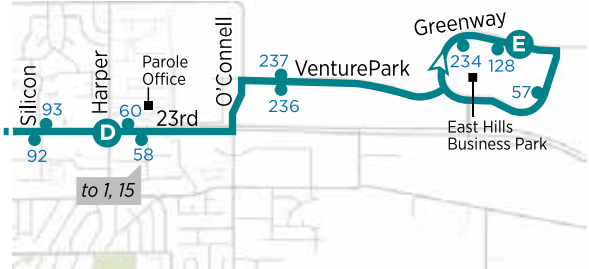

5 South Iowa to East Hills Business Park

- A** Time point
- Bus stop
- # Bus stop number
- ★ Bus pass sales location
- ▲ K-10 Connector stop
- Point of interest

EASTBOUND

WESTBOUND

	A	B	C	D	E
	31st & Iowa	23rd & Louisiana	Haskell University	23rd & Harper	East Hills
AM	6:00	6:12	6:15	6:19	6:28
	6:30	6:42	6:45	6:49	6:58
	7:00	7:12	7:15	7:19	7:28
	7:30	7:42	7:45	7:49	7:58
	8:00	8:12	8:15	8:19	8:28
	8:30	8:42	8:45	8:49	8:58
	9:00	9:12	9:15	9:19	9:28
	9:30	9:42	9:45	9:49	9:58
	10:00	10:12	10:15	10:19	10:28
	10:30	10:42	10:45	10:49	10:58
	11:00	11:12	11:15	11:19	11:28
	11:30	11:42	11:45	11:49	11:58
PM	12:00	12:12	12:15	12:19	12:28
	12:30	12:42	12:45	12:49	12:58
	1:00	1:12	1:15	1:19	1:28
	1:30	1:42	1:45	1:49	1:58
	2:00	2:12	2:15	2:19	2:28
	2:30	2:42	2:45	2:49	2:58
	3:00	3:12	3:15	3:19	3:28
	3:30	3:42	3:45	3:49	3:58
	4:00	4:12	4:15	4:19	4:28
	4:30	4:42	4:45	4:49	4:58
	5:00	5:12	5:15	5:19	5:28
	5:30	5:42	5:45	5:49	5:58
	6:00	6:12	6:15	6:19	6:28
	6:30	6:42	6:45	6:49	6:58
	7:00	7:12	7:15	7:19	7:28
	7:30	7:42	7:45	7:49	7:58

	E	D	C	B	A
	East Hills	23rd & Harper	Haskell University	23rd & Louisiana	31st & Iowa
AM	6:04	6:12	6:18	6:21	6:30
	6:34	6:42	6:48	6:51	7:00
	7:04	7:12	7:18	7:21	7:30
	7:34	7:42	7:48	7:51	8:00
	8:04	8:12	8:18	8:21	8:30
	8:34	8:42	8:48	8:51	9:00
	9:04	9:12	9:18	9:21	9:30
	9:34	9:42	9:48	9:51	10:00
	10:04	10:12	10:18	10:21	10:30
	10:34	10:42	10:48	10:51	11:00
	11:04	11:12	11:18	11:21	11:30
	11:34	11:42	11:48	11:51	12:00
PM	12:04	12:12	12:18	12:21	12:30
	12:34	12:42	12:48	12:51	1:00
	1:04	1:12	1:18	1:21	1:30
	1:34	1:42	1:48	1:51	2:00
	2:04	2:12	2:18	2:21	2:30
	2:34	2:42	2:48	2:51	3:00
	3:04	3:12	3:18	3:21	3:30
	3:34	3:42	3:48	3:51	4:00
	4:04	4:12	4:18	4:21	4:30
	4:34	4:42	4:48	4:51	5:00
	5:04	5:12	5:18	5:21	5:30
	5:34	5:42	5:48	5:51	6:00
	6:04	6:12	6:18	6:21	6:30
	6:34	6:42	6:48	6:51	7:00
	7:04	7:12	7:18	7:21	7:30
	7:34	7:42	7:48	7:51	8:00