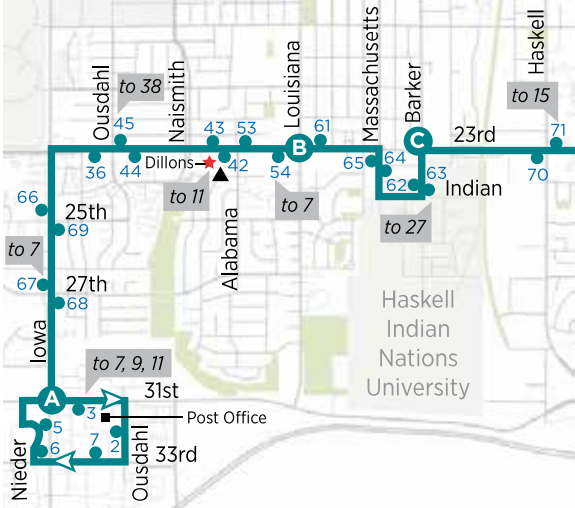

5 South Iowa to East Hills Business Park

- A** Time point
- Bus stop
- # Bus stop number
- ★ Bus pass sales location
- ▲ K-10 Connector stop
- Point of interest

EASTBOUND

WESTBOUND

	A	B	C	D	E
	31st & Iowa	23rd & Louisiana	Haskell University	23rd & Harper	East Hills
AM	6:00	6:12	6:15	6:19	6:28
	6:30	6:42	6:45	6:49	6:58
	7:00	7:12	7:15	7:19	7:28
	7:30	7:42	7:45	7:49	7:58
	8:00	8:12	8:15	8:19	8:28
	8:30	8:42	8:45	8:49	8:58
	9:00	9:12	9:15	9:19	9:28
	9:30	9:42	9:45	9:49	9:58
	10:00	10:12	10:15	10:19	10:28
	10:30	10:42	10:45	10:49	10:58
	11:00	11:12	11:15	11:19	11:28
	11:30	11:42	11:45	11:49	11:58
PM	12:00	12:12	12:15	12:19	12:28
	12:30	12:42	12:45	12:49	12:58
	1:00	1:12	1:15	1:19	1:28
	1:30	1:42	1:45	1:49	1:58
	2:00	2:12	2:15	2:19	2:28
	2:30	2:42	2:45	2:49	2:58
	3:00	3:12	3:15	3:19	3:28
	3:30	3:42	3:45	3:49	3:58
	4:00	4:12	4:15	4:19	4:28
	4:30	4:42	4:45	4:49	4:58
	5:00	5:12	5:15	5:19	5:28
	5:30	5:42	5:45	5:49	5:58
	6:00	6:12	6:15	6:19	6:28
	6:30	6:42	6:45	6:49	6:58
	7:00	7:12	7:15	7:19	7:28
	7:30	7:42	7:45	7:49	7:58

	E	D	C	B	A
	East Hills	23rd & Harper	Haskell University	23rd & Louisiana	31st & Iowa
AM	6:04	6:12	6:18	6:21	6:30
	6:34	6:42	6:48	6:51	7:00
	7:04	7:12	7:18	7:21	7:30
	7:34	7:42	7:48	7:51	8:00
	8:04	8:12	8:18	8:21	8:30
	8:34	8:42	8:48	8:51	9:00
	9:04	9:12	9:18	9:21	9:30
	9:34	9:42	9:48	9:51	10:00
	10:04	10:12	10:18	10:21	10:30
	10:34	10:42	10:48	10:51	11:00
	11:04	11:12	11:18	11:21	11:30
	11:34	11:42	11:48	11:51	12:00
PM	12:04	12:12	12:18	12:21	12:30
	12:34	12:42	12:48	12:51	1:00
	1:04	1:12	1:18	1:21	1:30
	1:34	1:42	1:48	1:51	2:00
	2:04	2:12	2:18	2:21	2:30
	2:34	2:42	2:48	2:51	3:00
	3:04	3:12	3:18	3:21	3:30
	3:34	3:42	3:48	3:51	4:00
	4:04	4:12	4:18	4:21	4:30
	4:34	4:42	4:48	4:51	5:00
	5:04	5:12	5:18	5:21	5:30
	5:34	5:42	5:48	5:51	6:00
	6:04	6:12	6:18	6:21	6:30
	6:34	6:42	6:48	6:51	7:00
	7:04	7:12	7:18	7:21	7:30
	7:34	7:42	7:48	7:51	8:00