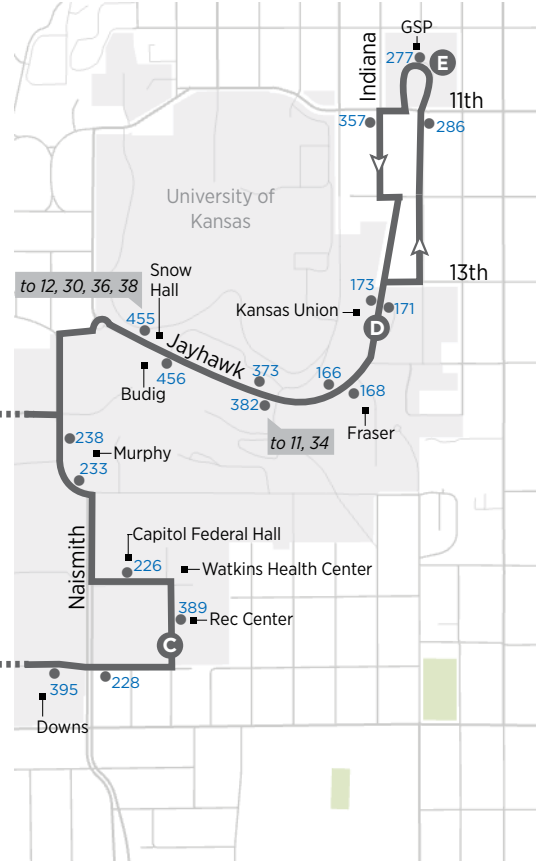

THE UNIVERSITY OF KANSAS CITY OF LAWRENCE

44 Campus Circulator (Evening)

- A** Time point
- Bus stop
- # Bus stop number
- ▲ K-10 Connector stop
- Point of interest

NOTE: Refer to Routes 42 and 43 for daytime service.

This route operates Monday-Friday while KU is in session during Fall and Spring semesters. Please refer to Service Calendar.

EASTBOUND

WESTBOUND

	A	B	C	D
	Becker Drive	Daisy Hill	Rec Center	Kansas Union
PM	5:31	5:36	5:43	5:53
	6:01	6:06	6:13	6:23
	6:31	6:36	6:43	6:53
	7:01	7:06	7:13	7:23
	7:31	7:36	7:43	7:53
	8:01	8:06	8:13	8:23
	8:31	8:36	8:43	8:53
	9:01	9:06	9:13	9:23
	9:31	9:36	9:43	9:53
	10:01	10:06	10:13	10:23

	E	D	B	A
	GSP	Kansas Union	Daisy Hill	Becker Drive
PM	6:00	6:04	6:15	6:20
	6:30	6:34	6:45	6:50
	7:00	7:04	7:15	7:20
	7:30	7:34	7:45	7:50
	8:00	8:04	8:15	8:20
	8:30	8:34	8:45	8:50
	9:00	9:04	9:15	9:20
	9:30	9:34	9:45	9:50
	10:00	10:04	10:15	10:20
	10:30			