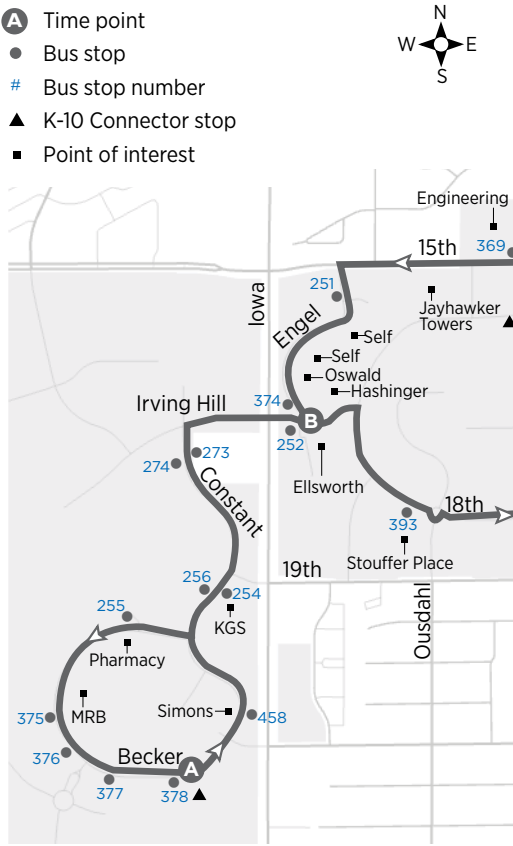

THE UNIVERSITY OF KANSAS CITY OF LAWRENCE

44 Campus Circulator (Evening)

- A** Time point
- Bus stop
- # Bus stop number
- ▲ K-10 Connector stop
- Point of interest

NOTE: Refer to Routes 42 and 43 for daytime service.

This route operates Monday-Friday while KU is in session during Fall and Spring semesters. Please refer to Service Calendar.

EASTBOUND

WESTBOUND

	A	B	C	D
	Becker Drive	Daisy Hill	Rec Center	Kansas Union
PM	5:31	5:36	5:43	5:53
	6:01	6:06	6:13	6:23
	6:31	6:36	6:43	6:53
	7:01	7:06	7:13	7:23
	7:31	7:36	7:43	7:53
	8:01	8:06	8:13	8:23
	8:31	8:36	8:43	8:53
	9:01	9:06	9:13	9:23
	9:31	9:36	9:43	9:53
	10:01	10:06	10:13	10:23

	E	D	B	A
	GSP	Kansas Union	Daisy Hill	Becker Drive
PM	6:00	6:04	6:15	6:20
	6:30	6:34	6:45	6:50
	7:00	7:04	7:15	7:20
	7:30	7:34	7:45	7:50
	8:00	8:04	8:15	8:20
	8:30	8:34	8:45	8:50
	9:00	9:04	9:15	9:20
	9:30	9:34	9:45	9:50
	10:00	10:04	10:15	10:20
	10:30			

December 2022

Su	M	Tu	W	Th	F	Sa
				1	2	3
4	5	6	7	8	9	10
11	12	13	14	15	16	17
18	19	20	21	22	23	24
25	26	27	28	29	30	31

January 2023

Su	M	Tu	W	Th	F	Sa
1	2	3	4	5	6	7
8	9	10	11	12	13	14
15	16	17	18	19	20	21
22	23	24	25	26	27	28
29	30	31				