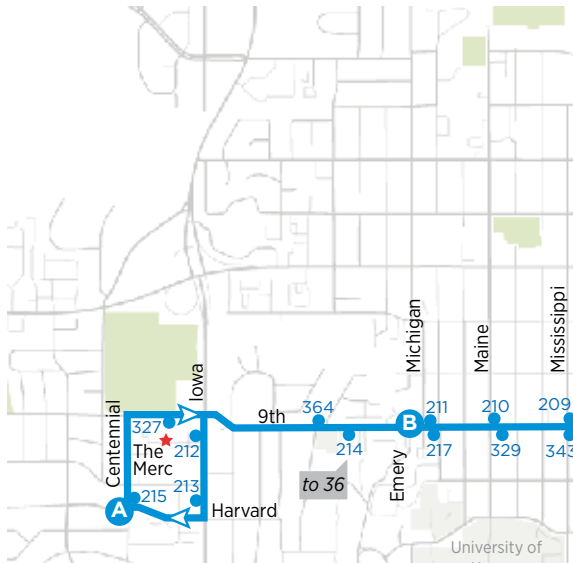

THE UNIVERSITY OF KANSAS CITY OF LAWRENCE

4 North Lawrence to 9th & Iowa

- A** Time point
- Bus stop
- #** Bus stop number
- ★** Bus pass sales location
- Point of interest

NORTHBOUND

SOUTHBOUND

	A	B	C	D	E
	Harvard & Centennial	9th & Emery	7th & Vermont	N 7th & Lyon	DMV
AM	6:13	6:18	6:35	6:41	6:46
	7:13	7:18	7:35	7:41	7:46
	8:13	8:18	8:35	8:41	8:46
	9:13	9:18	9:35	9:41	9:46
	10:13	10:18	10:35	10:41	10:46
	11:13	11:18	11:35	11:41	11:46
PM	12:13	12:18	12:35	12:41	12:46
	1:13	1:18	1:35	1:41	1:46
	2:13	2:18	2:35	2:41	2:46
	3:13	3:18	3:35	3:41	3:46
	4:13	4:18	4:35	4:41	4:46
	5:13	5:18	5:35	5:41	5:46
	6:13	6:18	6:35	6:41	6:46
	7:13	7:18	7:35	7:41	7:46

	E	D	C	B	A
	DMV	N 7th & Lyon	7th & Vermont	9th & Emery	Harvard & Centennial
AM	6:49	6:51	6:05	6:09	6:13
	7:49	7:51	7:05	7:09	7:13
	8:49	8:51	8:05	8:09	8:13
	9:49	9:51	9:05	9:09	9:13
	10:49	10:51	10:05	10:09	10:13
	11:49	11:51	11:05	11:09	11:13
PM	12:49	12:51	12:05	12:09	12:13
	1:49	1:51	1:05	1:09	1:13
	2:49	2:51	2:05	2:09	2:13
	3:49	3:51	3:05	3:09	3:13
	4:49	4:51	4:05	4:09	4:13
	5:49	5:51	5:05	5:09	5:13
	6:49	6:51	6:05	6:09	6:13
	7:49	7:51	7:05	7:09	7:13

This route operates Monday–Saturday year-round, except some holidays. Please refer to Service Calendar.

August 2022

Su	M	Tu	W	Th	F	Sa
	1	2	3	4	5	6
7	8	9	10	11	12	13
14	15	16	17	18	19	20
21	22	23	24	25	26	27
28	29	30	31			

May 2023

Su	M	Tu	W	Th	F	Sa
	1	2	3	4	5	6
7	8	9	10	11	12	13
14	15	16	17	18	19	20
21	22	23	24	25	26	27
28	29	30	31			