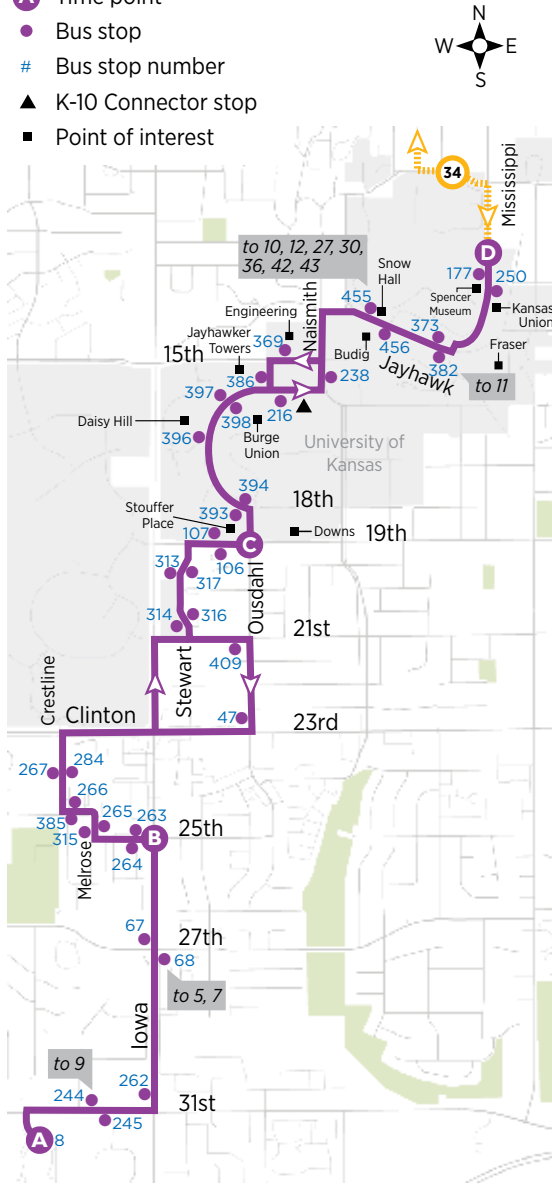

## 38 31st Street to KU via 25th & Melrose

- A** Time point
- Bus stop
- # Bus stop number
- ▲ K-10 Connector stop
- Point of interest

This route operates Monday–Friday while KU is in session during Fall and Spring semesters. Please refer to Service Calendar.

### NORTHBOUND

	<b>A</b> W 31st Street	<b>B</b> 25th & Melrose	<b>C</b> 19th & Ousdahl	<b>D</b> Kansas Union (lower)	Continues as <b>34</b>
AM	7:05	7:12	7:17	7:26	
	7:35	7:42	7:47	7:56	
	8:05	8:12	8:17	8:26	
	8:35	8:42	8:47	8:56	
	9:05	9:12	9:17	9:26	
	9:35	9:42	9:47	9:56	
	10:05	10:12	10:17	10:26	
	10:35	10:42	10:47	10:56	
	11:05	11:12	11:17	11:26	
	11:35	11:42	11:47	11:56	
PM	12:05	12:12	12:17	12:26	
	12:35	12:42	12:47	12:56	
	1:05	1:12	1:17	1:26	
	1:35	1:42	1:47	1:56	
	2:05	2:12	2:17	2:26	
	2:35	2:42	2:47	2:56	
	3:05	3:12	3:17	3:26	
	3:35	3:42	3:47	3:56	
	4:05	4:12	4:17	4:26	
	4:35	4:42	4:47	4:56	
	5:05	5:12	5:17	5:26	
	5:35	5:42	5:47	5:56	
	6:35	6:42	6:47	6:56	
	7:35	7:42	7:47	7:56	
	8:35	8:42	8:47	8:56	
	9:35	9:42	9:47	9:56	

### SOUTHBOUND

	Continues from <b>34</b>	<b>D</b> Spencer Museum	<b>C</b> 19th & Ousdahl	<b>B</b> 25th & Melrose	<b>A</b> W 31st Street
AM		7:12	7:21	7:30	7:35
		7:42	7:51	8:00	8:05
		8:12	8:21	8:30	8:35
		8:42	8:51	9:00	9:05
		9:12	9:21	9:30	9:35
		9:42	9:51	10:00	10:05
		10:12	10:21	10:30	10:35
		10:42	10:51	11:00	11:05
		11:12	11:21	11:30	11:35
		11:42	11:51	12:00	12:05
PM		12:12	12:21	12:30	12:35
		12:42	12:51	1:00	1:05
		1:12	1:21	1:30	1:35
		1:42	1:51	2:00	2:05
		2:12	2:21	2:30	2:35
		2:42	2:51	3:00	3:05
		3:12	3:21	3:30	3:35
		3:42	3:51	4:00	4:05
		4:12	4:21	4:30	4:35
		4:42	4:51	5:00	5:05
		5:12	5:21	5:30	5:35
		5:42	5:51	6:00	6:05
		6:12	6:21	6:30	6:35
		7:12	7:21	7:30	7:35
		8:12	8:21	8:30	8:35
		9:12	9:21	9:30	9:35
		10:12	10:21	10:30	10:35

#### April 2023

Su	M	Tu	W	Th	F	Sa
						1
2	3	4	5	6	7	8
9	10	11	12	13	14	15
16	17	18	19	20	21	22
23	24	25	26	27	28	29
30						