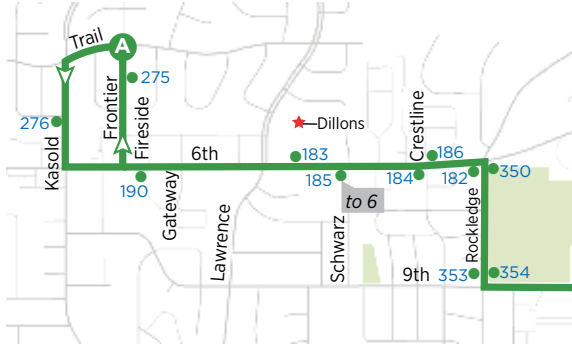

THE UNIVERSITY OF KANSAS CITY OF LAWRENCE

36 6th & Kasold to KU via Emery Road

- A** Time point
- Bus stop
- # Bus stop number
- ★ Bus pass sales location
- Point of interest

This route operates Monday-Friday while KU is in session during Fall and Spring semesters. Please refer to Service Calendar.

EASTBOUND

AM Times			PM Times		
A	B	30	A	B	30
Frontier & Trail	9th & Emery	Kansas Union	Frontier & Trail	9th & Emery	Kansas Union
7:08	7:18	7:25	12:08	12:18	12:25
7:38	7:48	7:55	12:38	12:48	12:55
8:08	8:18	8:25	1:08	1:18	1:25
8:38	8:48	8:55	1:38	1:48	1:55
9:08	9:18	9:25	2:08	2:18	2:25
9:38	9:48	9:55	2:38	2:48	2:55
10:08	10:18	10:25	3:08	3:18	3:25
10:38	10:48	10:55	3:38	3:48	3:55
11:08	11:18	11:25	4:08	4:18	4:25
11:38	11:48	11:55	4:38	4:48	4:55
			5:08	5:18	5:25
			5:38	5:48	5:55
			6:38	6:48	6:55
			7:38	7:48	7:55
			8:38	8:48	8:55
			9:38	9:48	9:55

WESTBOUND

AM Times			PM Times		
C	B	A	C	B	A
Spencer Museum	9th & Emery	Frontier & Trail	Spencer Museum	9th & Emery	Frontier & Trail
7:21	7:29	7:38	12:21	12:29	12:38
7:51	7:59	8:08	12:51	12:59	1:08
8:21	8:29	8:38	1:21	1:29	1:38
8:51	8:59	9:08	1:51	1:59	2:08
9:21	9:29	9:38	2:21	2:29	2:38
9:51	9:59	10:08	2:51	2:59	3:08
10:21	10:29	10:38	3:21	3:29	3:38
10:51	10:59	11:08	3:51	3:59	4:08
11:21	11:29	11:38	4:21	4:29	4:38
11:51	11:59		4:51	4:59	5:08
			5:21	5:29	5:38
			6:21	6:29	6:38
			7:21	7:29	7:38
			8:21	8:29	8:38
			9:21	9:29	9:38
			10:21	10:29	10:38