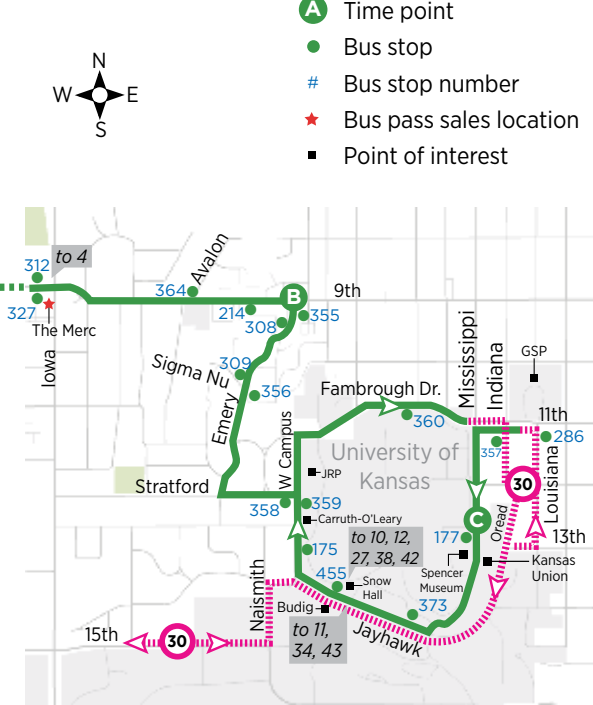

THE UNIVERSITY OF KANSAS CITY OF LAWRENCE

36 6th & Kasold to KU via Emery Road

- A** Time point
- Bus stop
- # Bus stop number
- ★ Bus pass sales location
- Point of interest

This route operates Monday-Friday while KU is in session during Fall and Spring semesters. Please refer to Service Calendar.

EASTBOUND

AM Times			PM Times		
A	B	30	A	B	30
Frontier & Trail	9th & Emery	Kansas Union	Frontier & Trail	9th & Emery	Kansas Union
7:08	7:18	7:25	12:08	12:18	12:25
7:38	7:48	7:55	12:38	12:48	12:55
8:08	8:18	8:25	1:08	1:18	1:25
8:38	8:48	8:55	1:38	1:48	1:55
9:08	9:18	9:25	2:08	2:18	2:25
9:38	9:48	9:55	2:38	2:48	2:55
10:08	10:18	10:25	3:08	3:18	3:25
10:38	10:48	10:55	3:38	3:48	3:55
11:08	11:18	11:25	4:08	4:18	4:25
11:38	11:48	11:55	4:38	4:48	4:55
			5:08	5:18	5:25
			5:38	5:48	5:55
			6:38	6:48	6:55
			7:38	7:48	7:55
			8:38	8:48	8:55
			9:38	9:48	9:55

WESTBOUND

AM Times			PM Times		
C	B	A	C	B	A
Spencer Museum	9th & Emery	Frontier & Trail	Spencer Museum	9th & Emery	Frontier & Trail
7:21	7:29	7:38	12:21	12:29	12:38
7:51	7:59	8:08	12:51	12:59	1:08
8:21	8:29	8:38	1:21	1:29	1:38
8:51	8:59	9:08	1:51	1:59	2:08
9:21	9:29	9:38	2:21	2:29	2:38
9:51	9:59	10:08	2:51	2:59	3:08
10:21	10:29	10:38	3:21	3:29	3:38
10:51	10:59	11:08	3:51	3:59	4:08
11:21	11:29	11:38	4:21	4:29	4:38
11:51	11:59		4:51	4:59	5:08
			5:21	5:29	5:38
			6:21	6:29	6:38
			7:21	7:29	7:38
			8:21	8:29	8:38
			9:21	9:29	9:38
			10:21	10:29	10:38

April 2023

Su	M	Tu	W	Th	F	Sa
						1
2	3	4	5	6	7	8
9	10	11	12	13	14	15
16	17	18	19	20	21	22
23	24	25	26	27	28	29
30						

May 2023

Su	M	Tu	W	Th	F	Sa
	1	2	3	4	5	6
7	8	9	10	11	12	13
14	15	16	17	18	19	20
21	22	23	24	25	26	27
28	29	30	31			