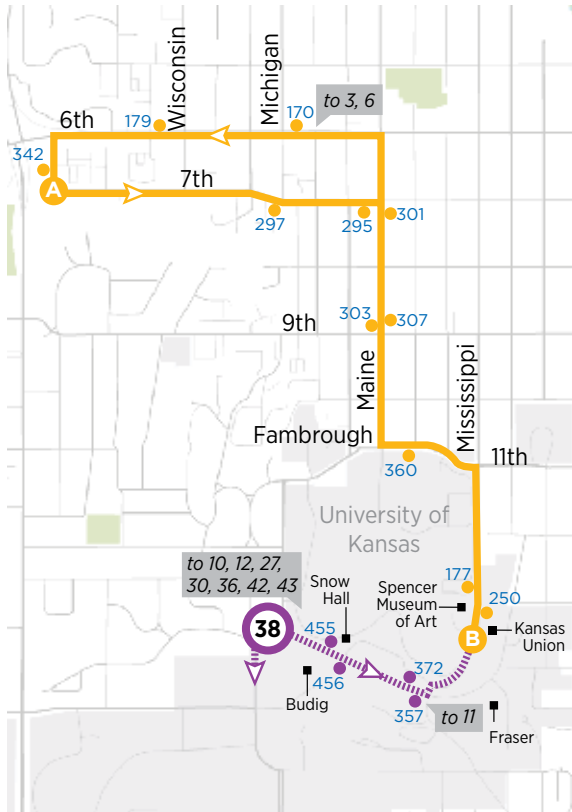

THE UNIVERSITY OF KANSAS
CITY OF LAWRENCE

34 7th Street to KU
via Maine

- A** Time point
- Bus stop
- # Bus stop number
- Point of interest

SOUTHBOUND **NORTHBOUND**

	A	B	Continues as/from	B	A
	W 7th Street	Spencer Museum of Art	38	Kansas Union (lower)	W 7th Street
AM	7:02	7:12		7:26	7:32
	7:32	7:42		7:56	8:02
	8:02	8:12		8:26	8:32
	8:32	8:42		8:56	9:02
	9:02	9:12		9:26	9:32
	9:32	9:42		9:56	10:02
	10:02	10:12		10:26	10:32
	10:32	10:42		10:56	11:02
	11:02	11:12		11:26	11:32
	11:32	11:42		11:56	12:02
PM	12:02	12:12		12:26	12:32
	12:32	12:42		12:56	1:02
	1:02	1:12		1:26	1:32
	1:32	1:42		1:56	2:02
	2:02	2:12		2:26	2:32
	2:32	2:42		2:56	3:02
	3:02	3:12		3:26	3:32
	3:32	3:42		3:56	4:02
	4:02	4:12		4:26	4:32
	4:32	4:42		4:56	5:02
	5:02	5:12		5:26	5:32
	5:32	5:42		5:56	6:02
	6:02	6:12		6:26	6:32
	7:02	7:12		6:56	7:02
	8:02	8:12		7:56	8:02
	9:02	9:12		8:56	9:02
	10:02	10:12		9:56	10:02

This route operates Monday–Friday while KU is in session during Fall and Spring semesters. Please refer to Service Calendar.

August 2022

Su	M	Tu	W	Th	F	Sa
	1	2	3	4	5	6
7	8	9	10	11	12	13
14	15	16	17	18	19	20
21	22	23	24	25	26	27
28	29	30	31			

May 2023

Su	M	Tu	W	Th	F	Sa
	1	2	3	4	5	6
7	8	9	10	11	12	13
14	15	16	17	18	19	20
21	22	23	24	25	26	27
28	29	30	31			