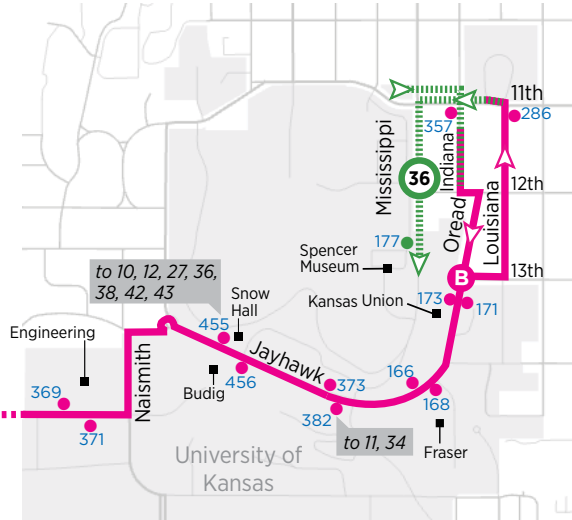

THE UNIVERSITY OF KANSAS
CITY OF LAWRENCE

30 Bob Billings & Crestline to KU

- A** Time point
- Bus stop
- #** Bus stop number
- Point of interest

EASTBOUND

WESTBOUND

	A Chelsea Place	B Kansas Union	Continues as 36
AM	7:02	7:12	
	7:32	7:42	
	8:02	8:12	
	8:32	8:42	
	9:02	9:12	
	9:32	9:42	
	10:02	10:12	
	10:32	10:42	
	11:02	11:12	
	11:32	11:42	
PM	12:02	12:12	
	12:32	12:42	
	1:02	1:12	
	1:32	1:42	
	2:02	2:12	
	2:32	2:42	
	3:02	3:12	
	3:32	3:42	
	4:02	4:12	
	4:32	4:42	
5:02	5:12		
5:32	5:42		
6:02	6:12		
7:02	7:12		
8:02	8:12		
9:02	9:12		
10:02	10:12		

	Continues from 36	B Kansas Union	A Chelsea Place
AM		7:25	7:32
		7:55	8:02
		8:25	8:32
		8:55	9:02
		9:25	9:32
		9:55	10:02
		10:25	10:32
		10:55	11:02
		11:25	11:32
		11:55	12:02
PM		12:25	12:32
		12:55	1:02
		1:25	1:32
		1:55	2:02
		2:25	2:32
		2:55	3:02
		3:25	3:32
		3:55	4:02
		4:25	4:32
		4:55	5:02
	5:25	5:32	
	5:55	6:02	
	6:55	7:02	
	7:55	8:02	
	8:55	9:02	
	9:55	10:02	