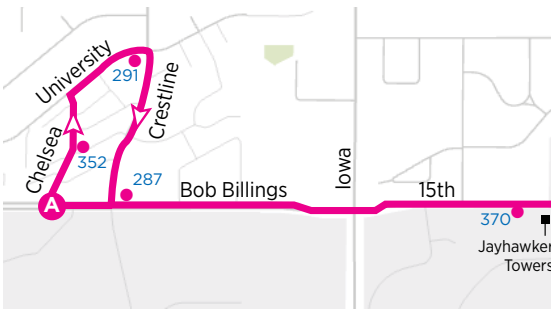

THE UNIVERSITY OF KANSAS
CITY OF LAWRENCE

30 Bob Billings & Crestline to KU

- A** Time point
- Bus stop
- #** Bus stop number
- Point of interest

EASTBOUND

WESTBOUND

	A Chelsea Place	B Kansas Union	Continues as 36
AM	7:02	7:12	
	7:32	7:42	
	8:02	8:12	
	8:32	8:42	
	9:02	9:12	
	9:32	9:42	
	10:02	10:12	
	10:32	10:42	
	11:02	11:12	
	11:32	11:42	
PM	12:02	12:12	
	12:32	12:42	
	1:02	1:12	
	1:32	1:42	
	2:02	2:12	
	2:32	2:42	
	3:02	3:12	
	3:32	3:42	
	4:02	4:12	
	4:32	4:42	
5:02	5:12		
5:32	5:42		
6:02	6:12		
7:02	7:12		
8:02	8:12		
9:02	9:12		
10:02	10:12		

	Continues from 36	B Kansas Union	A Chelsea Place
AM		7:25	7:32
		7:55	8:02
		8:25	8:32
		8:55	9:02
		9:25	9:32
		9:55	10:02
		10:25	10:32
		10:55	11:02
		11:25	11:32
		11:55	12:02
PM		12:25	12:32
		12:55	1:02
		1:25	1:32
		1:55	2:02
		2:25	2:32
		2:55	3:02
		3:25	3:32
		3:55	4:02
		4:25	4:32
		4:55	5:02
	5:25	5:32	
	5:55	6:02	
	6:55	7:02	
	7:55	8:02	
	8:55	9:02	
	9:55	10:02	