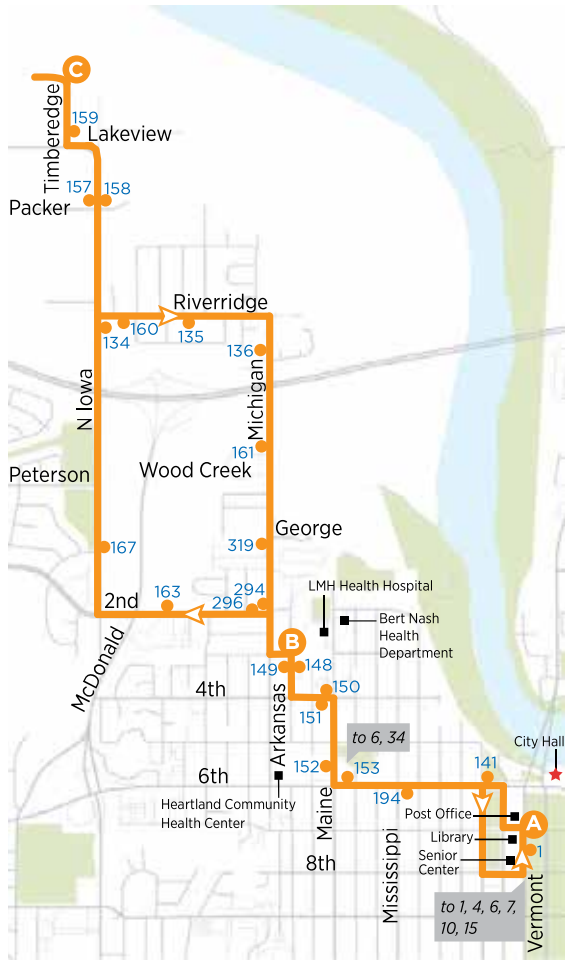

# 3 Downtown to Lakeview Road

- A** Time point
- Bus stop
- # Bus stop number
- ★ Bus pass sales location
- Point of interest

This route operates Monday–Saturday year-round, except some holidays. Please refer to Service Calendar.

## NORTHBOUND

	<b>A</b> 7th & Vermont	<b>B</b> LMH Health	<b>C</b> Timberedge & Lakeview
AM	6:35	6:40	6:48
	7:05	7:10	7:18
	7:35	7:40	7:48
	8:05	8:10	8:18
	8:35	8:40	8:48
	9:05	9:10	9:18
	9:35	9:40	9:48
	10:05	10:10	10:18
	10:35	10:40	10:48
	11:05	11:10	11:18
11:35	11:40	11:48	
PM	<b>12:05</b>	<b>12:10</b>	<b>12:18</b>
	12:35	12:40	12:48
	1:05	1:10	1:18
	1:35	1:40	1:48
	2:05	2:10	2:18
	2:35	2:40	2:48
	3:05	3:10	3:18
	3:35	3:40	3:48
	4:05	4:10	4:18
	4:35	4:40	4:48
	5:05	5:10	5:18
	5:35	5:40	5:48
	6:05	6:10	6:18
	6:35	6:40	6:48
7:05	7:10	7:18	
7:35	7:40	7:48	

## SOUTHBOUND

	<b>C</b> Timberedge & Lakeview	<b>B</b> LMH Health	<b>A</b> 7th & Vermont
AM	6:18	6:24	6:30
	6:48	6:54	7:00
	7:18	7:24	7:30
	7:48	7:54	8:00
	8:18	8:24	8:30
	8:48	8:54	9:00
	9:18	9:24	9:30
	9:48	9:54	10:00
	10:18	10:24	10:30
	10:48	10:54	11:00
11:18	11:24	11:30	
11:48	11:54	12:00	
PM	<b>12:18</b>	<b>12:24</b>	<b>12:30</b>
	12:48	12:54	1:00
	1:18	1:24	1:30
	1:48	1:54	2:00
	2:18	2:24	2:30
	2:48	2:54	3:00
	3:18	3:24	3:30
	3:48	3:54	4:00
	4:18	4:24	4:30
	4:48	4:54	5:00
	5:18	5:24	5:30
	5:48	5:54	6:00
	6:18	6:24	6:30
	6:48	6:54	7:00
7:18	7:24	7:30	

### April 2023

Su	M	Tu	W	Th	F	Sa
						1
2	3	4	5	6	7	8
9	10	11	12	13	14	15
16	17	18	19	20	21	22
23	24	25	26	27	28	29
30						