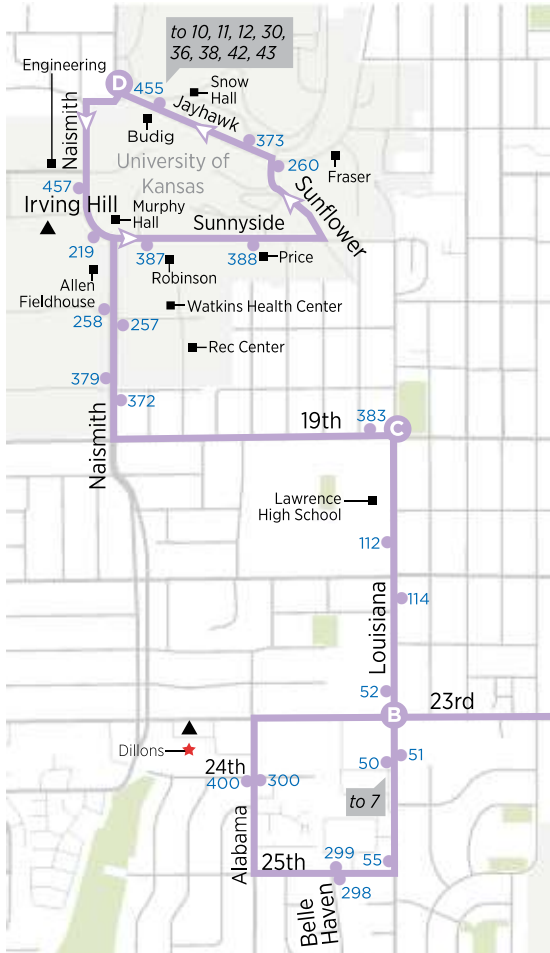

## 27 KU to Haskell Indian Nations University

- A** Time point
- Bus stop
- # Bus stop number
- ★ Bus pass sales location
- ▲ K-10 Connector stop
- Point of interest

This route operates Monday–Friday while KU is in session during Fall and Spring semesters. Please refer to Service Calendar.

### NORTHBOUND

	A Haskell University	B 23rd & Louisiana	C 19th & Louisiana	D Snow Hall
AM	7:09	7:11	7:16	7:25
	7:49	7:51	7:56	8:05
	8:29	8:31	8:36	8:45
	9:09	9:11	9:16	9:25
	9:49	9:51	9:56	10:05
	10:29	10:31	10:36	10:45
	11:09	11:11	11:16	11:25
	11:49	11:51	11:56	12:05
PM	12:29	12:31	12:36	12:45
	1:09	1:11	1:16	1:25
	1:49	1:51	1:56	2:05
	2:29	2:31	2:36	2:45
	3:09	3:11	3:16	3:25
	3:49	3:51	3:56	4:05
	4:29	4:31	4:36	4:45
	5:09	5:11	5:16	5:25
	5:49	5:51	5:56	6:05

### SOUTHBOUND

	D Snow Hall	C Louisiana & 20th	B 23rd & Louisiana	A Haskell University
AM	7:25	7:31	7:37	7:41
	8:05	8:11	8:17	8:21
	8:45	8:51	8:57	9:01
	9:25	9:31	9:37	9:41
	10:05	10:11	10:17	10:21
	10:45	10:51	10:57	11:01
	11:25	11:31	11:37	11:41
PM	12:05	12:11	12:17	12:21
	12:45	12:51	12:57	1:01
	1:25	1:31	1:37	1:41
	2:05	2:11	2:17	2:21
	2:45	2:51	2:57	3:01
	3:25	3:31	3:37	3:41
	4:05	4:11	4:17	4:21
	4:45	4:51	4:57	5:01
	5:25	5:31	5:37	5:41
	6:05	6:11	6:17	6:21

#### April 2023

Su	M	Tu	W	Th	F	Sa
						1
2	3	4	5	6	7	8
9	10	11	12	13	14	15
16	17	18	19	20	21	22
23	24	25	26	27	28	29
30						