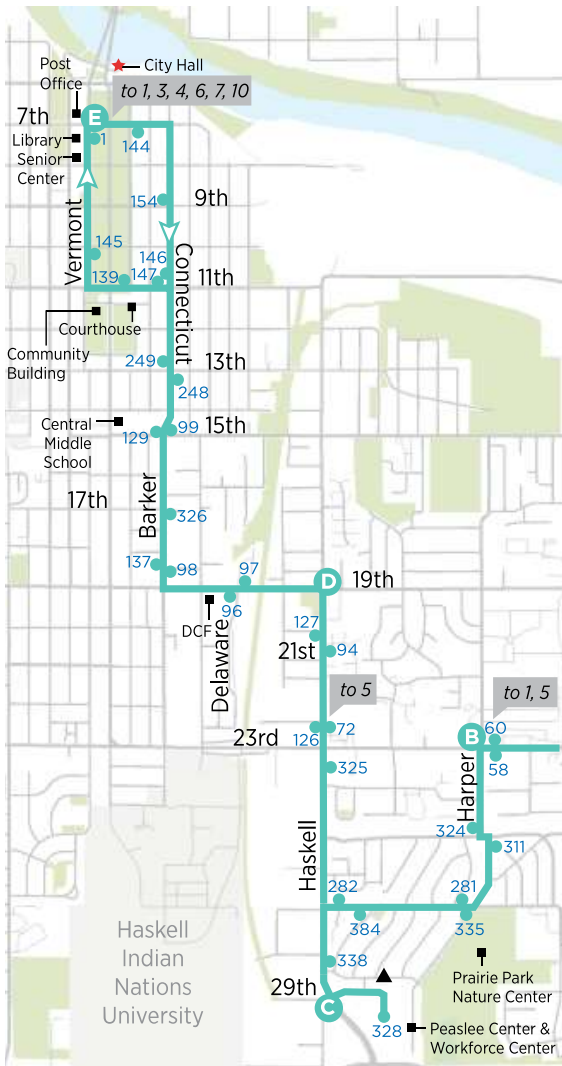

THE UNIVERSITY OF KANSAS CITY OF LAWRENCE

15 Downtown to the Peaslee Center

- A** Time point
- Bus stop
- #** Bus stop number
- ★ Bus pass sales location
- ▲ K-10 Connector stop
- Point of interest

NORTHBOUND

	A East Hills Business Park	B 23rd & Harper	C Peaslee Center	D 19th & Haskell	E 7th & Vermont
AM	6:33	6:39	6:47	6:51	6:56
	7:33	7:39	7:47	7:51	7:56
	8:33	8:39	8:47	8:51	8:56
	9:33	9:39	9:47	9:51	9:56
	10:33	10:39	10:47	10:51	10:56
PM	11:33	11:39	11:47	11:51	11:56
	12:33	12:39	12:47	12:51	12:56
	1:33	1:39	1:47	1:51	1:56
	2:33	2:39	2:47	2:51	2:56
	3:33	3:39	3:47	3:51	3:56
	4:33	4:39	4:47	4:51	4:56
	5:33	5:39	5:47	5:51	5:56
	6:33	6:39	6:47	6:51	6:56
7:33	7:39	7:47	7:51	7:56	

SOUTHBOUND

	E 7th & Vermont	D 19th & Haskell	C Peaslee Center	B 23rd & Harper	A East Hills Business Park
AM	6:05	6:12	6:17	6:21	6:27
	7:05	7:12	7:17	7:21	7:27
	8:05	8:12	8:17	8:21	8:27
	9:05	9:12	9:17	9:21	9:27
	10:05	10:12	10:17	10:21	10:27
PM	11:05	11:12	11:17	11:21	11:27
	12:05	12:12	12:17	12:21	12:27
	1:05	1:12	1:17	1:21	1:27
	2:05	2:12	2:17	2:21	2:27
	3:05	3:12	3:17	3:21	3:27
	4:05	4:12	4:17	4:21	4:27
	5:05	5:12	5:17	5:21	5:27
	6:05	6:12	6:17	6:21	6:27
7:05	7:12	7:17	7:21	7:27	

May 2023

Su	M	Tu	W	Th	F	Sa
	1	2	3	4	5	6
7	8	9	10	11	12	13
14	15	16	17	18	19	20
21	22	23	24	25	26	27
28	29	30	31			