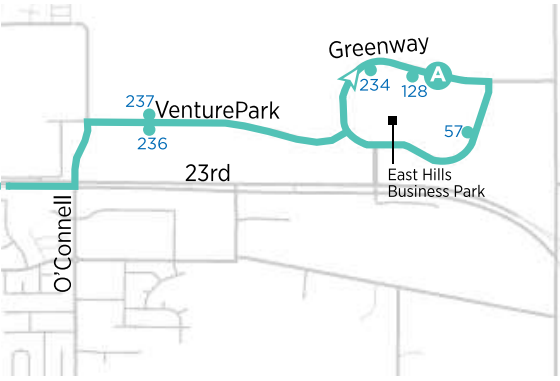

THE UNIVERSITY OF KANSAS CITY OF LAWRENCE

15 Downtown to the Peaslee Center

- A** Time point
- Bus stop
- #** Bus stop number
- ★ Bus pass sales location
- ▲ K-10 Connector stop
- Point of interest

NORTHBOUND

	A East Hills Business Park	B 23rd & Harper	C Peaslee Center	D 19th & Haskell	E 7th & Vermont
AM	6:33	6:39	6:47	6:51	6:56
	7:33	7:39	7:47	7:51	7:56
	8:33	8:39	8:47	8:51	8:56
	9:33	9:39	9:47	9:51	9:56
	10:33	10:39	10:47	10:51	10:56
PM	11:33	11:39	11:47	11:51	11:56
	12:33	12:39	12:47	12:51	12:56
	1:33	1:39	1:47	1:51	1:56
	2:33	2:39	2:47	2:51	2:56
	3:33	3:39	3:47	3:51	3:56
	4:33	4:39	4:47	4:51	4:56
	5:33	5:39	5:47	5:51	5:56
	6:33	6:39	6:47	6:51	6:56
7:33	7:39	7:47	7:51	7:56	

SOUTHBOUND

	E 7th & Vermont	D 19th & Haskell	C Peaslee Center	B 23rd & Harper	A East Hills Business Park
AM	6:05	6:12	6:17	6:21	6:27
	7:05	7:12	7:17	7:21	7:27
	8:05	8:12	8:17	8:21	8:27
	9:05	9:12	9:17	9:21	9:27
	10:05	10:12	10:17	10:21	10:27
PM	11:05	11:12	11:17	11:21	11:27
	12:05	12:12	12:17	12:21	12:27
	1:05	1:12	1:17	1:21	1:27
	2:05	2:12	2:17	2:21	2:27
	3:05	3:12	3:17	3:21	3:27
	4:05	4:12	4:17	4:21	4:27
	5:05	5:12	5:17	5:21	5:27
	6:05	6:12	6:17	6:21	6:27
7:05	7:12	7:17	7:21	7:27	

This route operates Monday–Saturday year-round, except some holidays. Please refer to Service Calendar.

August 2022

Su	M	Tu	W	Th	F	Sa
	1	2	3	4	5	6
7	8	9	10	11	12	13
14	15	16	17	18	19	20
21	22	23	24	25	26	27
28	29	30	31			