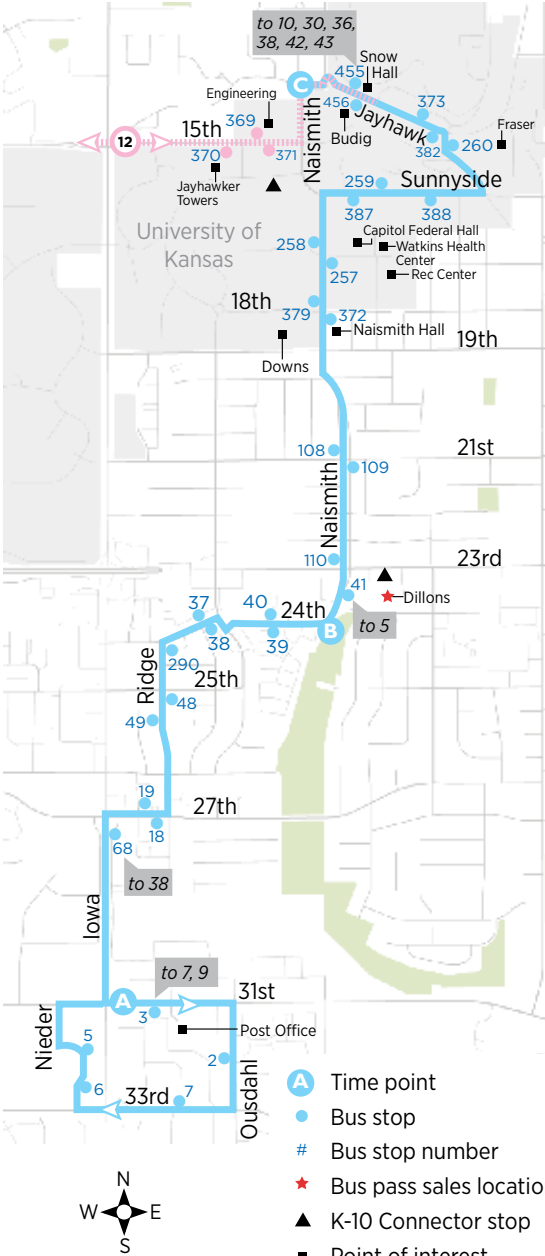

THE UNIVERSITY OF KANSAS CITY OF LAWRENCE

11 31st & Iowa to KU via 24th & Naismith

Continues
as/from

12

on Jayhawk
Boulevard

NORTHBOUND

AM Times

PM Times

A	B	C	A	B	C
31st & Iowa	24th & Naismith	Jayhawk Blvd	31st & Iowa	24th & Naismith	Jayhawk Blvd
6:00	6:11	6:20	12:00	12:11	12:20
6:30	6:41	6:50	12:30	12:41	12:50
7:00	7:11	7:20	1:00	1:11	1:20
7:30	7:41	7:50	1:30	1:41	1:50
8:00	8:11	8:20	2:00	2:11	2:20
8:30	8:41	8:50	2:30	2:41	2:50
9:00	9:11	9:20	3:00	3:11	3:20
9:30	9:41	9:50	3:30	3:41	3:50
10:00	10:11	10:20	4:00	4:11	4:20
10:30	10:41	10:50	4:30	4:41	4:50
11:00	11:11	11:20	5:00	5:11	5:20
11:30	11:41	11:50	5:30	5:41	5:50
			6:00	6:11	6:20
			6:30	6:41	6:50
			7:00	7:11	7:20
			7:30	7:41	7:50
			8:00	8:11	8:20
			8:15	8:26	8:35
			9:00	9:11	9:20
			9:45	9:56	10:05

Last three trips operate only on "A" schedule days when KU classes are in session for Fall and Spring semesters.

SOUTHBOUND

AM Times

PM Times

C	B	A	C	B	A
Jayhawk Blvd	24th & Naismith	31st & Iowa	Jayhawk Blvd	24th & Naismith	31st & Iowa
6:42	6:52	7:00	12:12	12:22	12:30
7:12	7:22	7:30	12:42	12:52	1:00
7:42	7:52	8:00	1:12	1:22	1:30
8:12	8:22	8:30	1:42	1:52	2:00
8:42	8:52	9:00	2:12	2:22	2:30
9:12	9:22	9:30	2:42	2:52	3:00
9:42	9:52	10:00	3:12	3:22	3:30
10:12	10:22	10:30	3:42	3:52	4:00
10:42	10:52	11:00	4:12	4:22	4:30
11:12	11:22	11:30	4:42	4:52	5:00
11:42	11:52		5:12	5:22	5:30
			5:42	5:52	6:00
			6:12	6:22	6:30
			6:42	6:52	7:00
			7:12	7:22	7:30
			7:42	7:52	8:00
			8:42	8:52	9:00
			9:27	9:37	9:45
			10:12	10:22	10:30

Last three trips operate only on "A" schedule days when KU classes are in session for Fall and Spring semesters.

This route operates Monday–Saturday year-round, except some holidays. Please refer to Service Calendar.