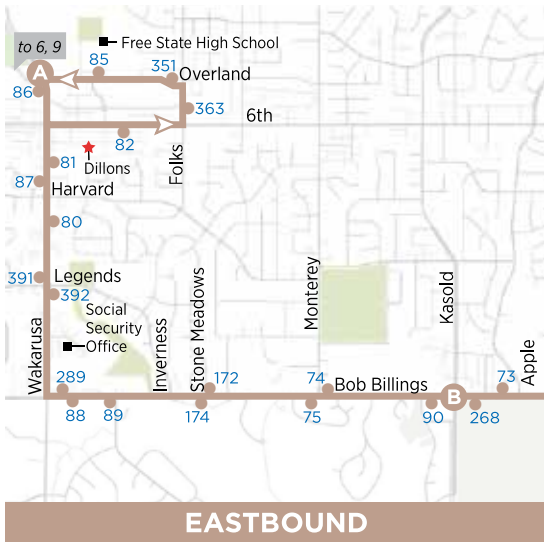

## 10 Downtown to 6th & Wakarusa

	A	B	C	D
	6th & Wakarusa	Bob Billings & Kasold	Kansas Union	7th & Vermont
AM	6:02	6:09	6:19	6:30
	6:32	6:39	6:49	7:00
	7:02	7:09	7:19	7:30
	7:32	7:39	7:49	8:00
	8:02	8:09	8:19	8:30
	8:32	8:39	8:49	9:00
	9:02	9:09	9:19	9:30
	9:32	9:39	9:49	10:00
	10:02	10:09	10:19	10:30
	10:32	10:39	10:49	11:00
	11:02	11:09	11:19	11:30
	11:32	11:39	11:49	12:00
PM	12:02	12:09	12:19	12:30
	12:32	12:39	12:49	1:00
	1:02	1:09	1:19	1:30
	1:32	1:39	1:49	2:00
	2:02	2:09	2:19	2:30
	2:32	2:39	2:49	3:00
	3:02	3:09	3:19	3:30
	3:32	3:39	3:49	4:00
	4:02	4:09	4:19	4:30
	4:32	4:39	4:49	5:00
	5:02	5:09	5:19	5:30
	5:32	5:39	5:49	6:00
	6:02	6:09	6:19	6:30
	6:32	6:39	6:49	7:00
	7:02	7:09	7:19	7:30
	7:32	7:39	7:49	8:00

	D	C	B	A
	7th & Vermont	Kansas Union	Bob Billings & Kasold	6th & Wakarusa
AM	6:05	6:09	6:20	6:29
	6:35	6:39	6:50	6:59
	7:05	7:09	7:20	7:29
	7:35	7:39	7:50	7:59
	8:05	8:09	8:20	8:29
	8:35	8:39	8:50	8:59
	9:05	9:09	9:20	9:29
	9:35	9:39	9:50	9:59
	10:05	10:09	10:20	10:29
	10:35	10:39	10:50	10:59
	11:05	11:09	11:20	11:29
	11:35	11:39	11:50	11:59
PM	12:05	12:09	12:20	12:29
	12:35	12:39	12:50	12:59
	1:05	1:09	1:20	1:29
	1:35	1:39	1:50	1:59
	2:05	2:09	2:20	2:29
	2:35	2:39	2:50	2:59
	3:05	3:09	3:20	3:29
	3:35	3:39	3:50	3:59
	4:05	4:09	4:20	4:29
	4:35	4:39	4:50	4:59
	5:05	5:09	5:20	5:29
	5:35	5:39	5:50	5:59
	6:05	6:09	6:20	6:29
	6:35	6:39	6:50	6:59
	7:05	7:09	7:20	7:29
	7:35	7:39	7:50	7:59

This route operates Monday–Saturday year-round, except some holidays. Please refer to Service Calendar.