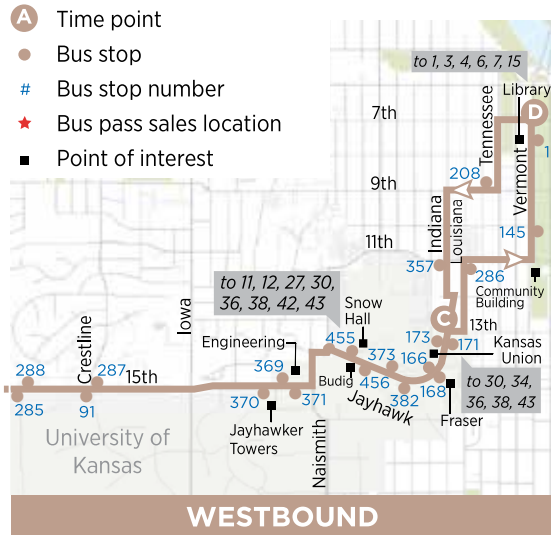

## 10 Downtown to 6th & Wakarusa

	A	B	C	D
	6th & Wakarusa	Bob Billings & Kasold	Kansas Union	7th & Vermont
AM	6:02	6:09	6:19	6:30
	6:32	6:39	6:49	7:00
	7:02	7:09	7:19	7:30
	7:32	7:39	7:49	8:00
	8:02	8:09	8:19	8:30
	8:32	8:39	8:49	9:00
	9:02	9:09	9:19	9:30
	9:32	9:39	9:49	10:00
	10:02	10:09	10:19	10:30
	10:32	10:39	10:49	11:00
	11:02	11:09	11:19	11:30
	11:32	11:39	11:49	12:00
PM	12:02	12:09	12:19	12:30
	12:32	12:39	12:49	1:00
	1:02	1:09	1:19	1:30
	1:32	1:39	1:49	2:00
	2:02	2:09	2:19	2:30
	2:32	2:39	2:49	3:00
	3:02	3:09	3:19	3:30
	3:32	3:39	3:49	4:00
	4:02	4:09	4:19	4:30
	4:32	4:39	4:49	5:00
	5:02	5:09	5:19	5:30
	5:32	5:39	5:49	6:00
	6:02	6:09	6:19	6:30
	6:32	6:39	6:49	7:00
	7:02	7:09	7:19	7:30
	7:32	7:39	7:49	8:00

	D	C	B	A
	7th & Vermont	Kansas Union	Bob Billings & Kasold	6th & Wakarusa
AM	6:05	6:09	6:20	6:29
	6:35	6:39	6:50	6:59
	7:05	7:09	7:20	7:29
	7:35	7:39	7:50	7:59
	8:05	8:09	8:20	8:29
	8:35	8:39	8:50	8:59
	9:05	9:09	9:20	9:29
	9:35	9:39	9:50	9:59
	10:05	10:09	10:20	10:29
	10:35	10:39	10:50	10:59
	11:05	11:09	11:20	11:29
	11:35	11:39	11:50	11:59
PM	12:05	12:09	12:20	12:29
	12:35	12:39	12:50	12:59
	1:05	1:09	1:20	1:29
	1:35	1:39	1:50	1:59
	2:05	2:09	2:20	2:29
	2:35	2:39	2:50	2:59
	3:05	3:09	3:20	3:29
	3:35	3:39	3:50	3:59
	4:05	4:09	4:20	4:29
	4:35	4:39	4:50	4:59
	5:05	5:09	5:20	5:29
	5:35	5:39	5:50	5:59
	6:05	6:09	6:20	6:29
	6:35	6:39	6:50	6:59
	7:05	7:09	7:20	7:29
	7:35	7:39	7:50	7:59

This route operates Monday–Saturday year-round, except some holidays. Please refer to Service Calendar.