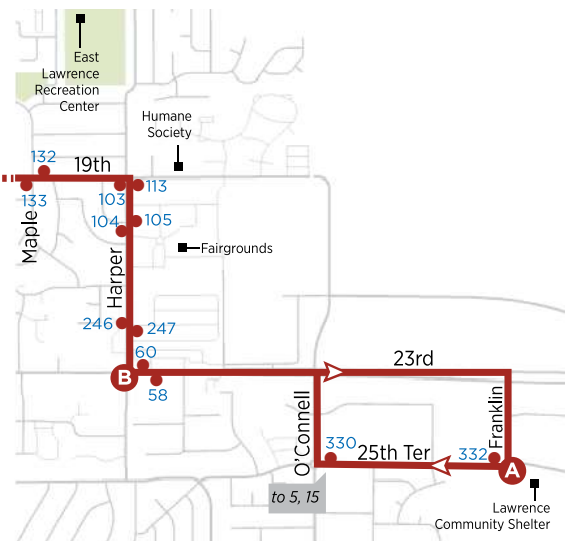

THE UNIVERSITY OF KANSAS CITY OF LAWRENCE

1 Downtown to East Lawrence

NORTHBOUND

	A 25th & Franklin	B 23rd & Harper	C 15th & Haskell	D 7th & Vermont
AM	6:08	6:12	6:15	6:23
	6:38	6:42	6:45	6:53
	7:08	7:12	7:15	7:23
	7:38	7:42	7:45	7:53
	8:08	8:12	8:15	8:23
	8:38	8:42	8:45	8:53
	9:08	9:12	9:15	9:23
	9:38	9:42	9:45	9:53
	10:08	10:12	10:15	10:23
	10:38	10:42	10:45	10:53
	11:08	11:12	11:15	11:23
	11:38	11:42	11:45	11:53
PM	12:08	12:12	12:15	12:23
	12:38	12:42	12:45	12:53
	1:08	1:12	1:15	1:23
	1:38	1:42	1:45	1:53
	2:08	2:12	2:15	2:23
	2:38	2:42	2:45	2:53
	3:08	3:12	3:15	3:23
	3:38	3:42	3:45	3:53
	4:08	4:12	4:15	4:23
	4:38	4:42	4:45	4:53
	5:08	5:12	5:15	5:23
	5:38	5:42	5:45	5:53
	6:08	6:12	6:15	6:23
	6:38	6:42	6:45	6:53
	7:08	7:12	7:15	7:23
	7:38	7:42	7:45	7:53

This route operates Monday–Saturday year-round, except some holidays. Please refer to Service Calendar.

SOUTHBOUND

	D 7th & Vermont	C 15th & Haskell	B 23rd & Harper	A 25th & Franklin
AM	6:05	6:12	6:19	6:28
	6:35	6:42	6:49	6:58
	7:05	7:12	7:19	7:28
	7:35	7:42	7:49	7:58
	8:05	8:12	8:19	8:28
	8:35	8:42	8:49	8:58
	9:05	9:12	9:19	9:28
	9:35	9:42	9:49	9:58
	10:05	10:12	10:19	10:28
	10:35	10:42	10:49	10:58
	11:05	11:12	11:19	11:28
	11:35	11:42	11:49	11:58
PM	12:05	12:12	12:19	12:28
	12:35	12:42	12:49	12:58
	1:05	1:12	1:19	1:28
	1:35	1:42	1:49	1:58
	2:05	2:12	2:19	2:28
	2:35	2:42	2:49	2:58
	3:05	3:12	3:19	3:28
	3:35	3:42	3:49	3:58
	4:05	4:12	4:19	4:28
	4:35	4:42	4:49	4:58
	5:05	5:12	5:19	5:28
	5:35	5:42	5:49	5:58
	6:05	6:12	6:19	6:28
	6:35	6:42	6:49	6:58
	7:05	7:12	7:19	7:28
	7:35	7:42	7:49	7:58

- A** Time point
- Bus stop
- # Bus stop number
- ★ Bus pass sales location
- Point of interest

August 2022

Su	M	Tu	W	Th	F	Sa
	1	2	3	4	5	6
7	8	9	10	11	12	13
14	15	16	17	18	19	20
21	22	23	24	25	26	27
28	29	30	31			

May 2023

Su	M	Tu	W	Th	F	Sa
	1	2	3	4	5	6
7	8	9	10	11	12	13
14	15	16	17	18	19	20
21	22	23	24	25	26	27
28	29	30	31			