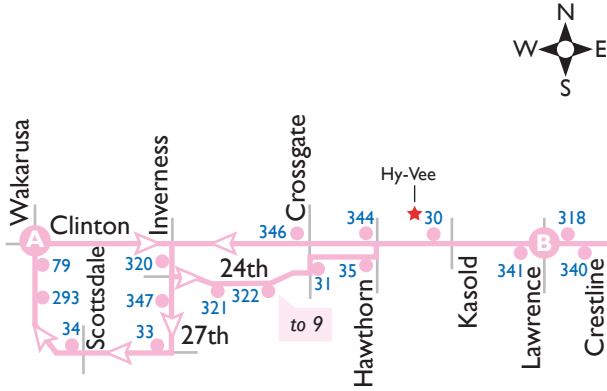

29

27th & Wakarusa to KU

A Fall & Spring Semesters Classes in Session (Mon–Fri)

	EASTBOUND			WESTBOUND		
	A	B	C	C	B	A
	Clinton & Wakarusa	Clinton & Lawrence	Kansas Union	Kansas Union	Clinton & Lawrence	Clinton & Wakarusa
AM	7:00	7:08	7:23	7:28	7:40	7:47
	7:20	7:28	7:43	7:48	8:00	8:07
	7:40	7:48	8:03	8:08	8:20	8:27
	8:00	8:08	8:23	8:28	8:40	8:47
	8:20	8:28	8:43	8:48	9:00	9:07
	8:40	8:48	9:03	9:08	9:20	9:27
	9:00	9:08	9:23	9:28	9:40	9:47
	9:20	9:28	9:43	9:48	10:00	10:07
	9:40	9:48	10:03	10:08	10:20	10:27
	10:00	10:08	10:23	10:28	10:40	10:47
	10:20	10:28	10:43	10:48	11:00	11:07
	10:40	10:48	11:03	11:08	11:20	11:27
	11:00	11:08	11:23	11:28	11:40	11:47
	11:20	11:28	11:43	11:48	12:00	12:07
	11:40	11:48	12:03	12:08	12:20	12:27
PM	12:00	12:08	12:23	12:28	12:40	12:47
	12:20	12:28	12:43	12:48	1:00	1:07
	12:40	12:48	1:03	1:08	1:20	1:27
	1:00	1:08	1:23	1:28	1:40	1:47
	1:20	1:28	1:43	1:48	2:00	2:07
	1:40	1:48	2:03	2:08	2:20	2:27
	2:00	2:08	2:23	2:28	2:40	2:47
	2:20	2:28	2:43	2:48	3:00	3:07
	2:40	2:48	3:03	3:08	3:20	3:27
	3:00	3:08	3:23	3:28	3:40	3:47
	3:20	3:28	3:43	3:48	4:00	4:07
	3:40	3:48	4:03	4:08	4:20	4:27
	4:00	4:08	4:23	4:28	4:40	4:47
	4:20	4:28	4:43	4:48	5:00	5:07
	4:40	4:48	5:03	5:08	5:20	5:27
	5:00	5:08	5:23	5:28	5:40	5:47
	5:20	5:28	5:43	5:48	6:00	6:07
	5:40	5:48	6:03	6:08	6:20	6:27
	6:40	6:48	7:03	7:08	7:20	7:27
	7:40	7:48	8:03	8:08	8:20	8:27
	8:40	8:48	9:03	9:08	9:20	9:27
	9:40	9:48	10:03	10:08	10:20	10:27

	EASTBOUND			WESTBOUND		
	A	B	C	C	B	A
	Clinton & Wakarusa	Clinton & Lawrence	Kansas Union	Kansas Union	Clinton & Lawrence	Clinton & Wakarusa
AM	7:20	7:28	7:36	7:41	7:51	7:56
	8:00	8:08	8:16	8:21	8:31	8:36
	8:40	8:48	8:56	9:01	9:11	9:16
	9:20	9:28	9:36	9:41	9:51	9:56
	10:00	10:08	10:16	10:21	10:31	10:36
	10:40	10:48	10:56	11:01	11:11	11:16
PM	11:20	11:28	11:36	11:41	11:51	11:56
	12:00	12:08	12:16	12:21	12:31	12:36
	12:40	12:48	12:56	1:01	1:11	1:16
	1:20	1:28	1:36	1:41	1:51	1:56
	2:00	2:08	2:16	2:21	2:31	2:36
	2:40	2:48	2:56	3:01	3:11	3:16
	3:20	3:28	3:36	3:41	3:51	3:56
	4:00	4:08	4:16	4:21	4:31	4:36
	4:40	4:48	4:56	5:01	5:11	5:16
	5:40	5:48	5:56	6:07	6:17	6:22

This route operates Monday–Friday, except holidays: New Year's Day, Memorial Day, Independence Day, Thanksgiving Day, and Christmas Day. It follows B Schedule during Class Breaks and Summer Semester.