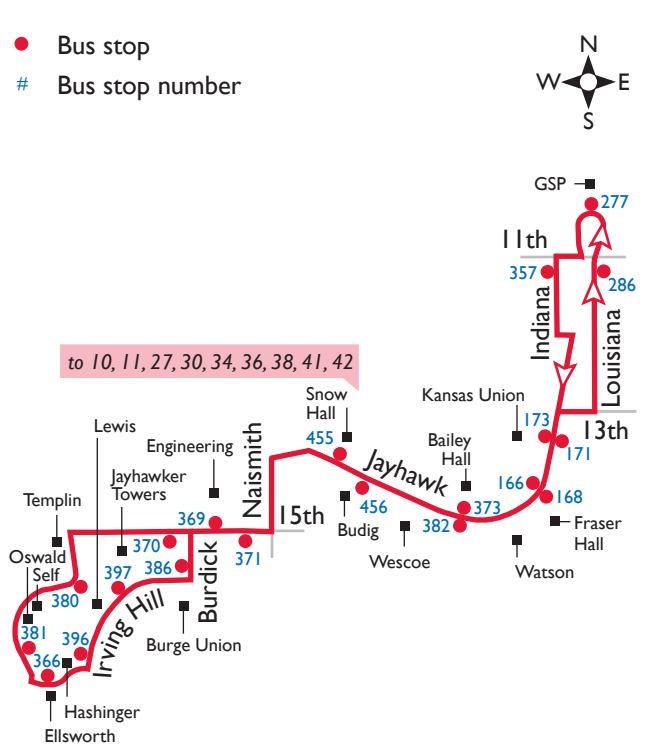

43

Campus Circulator (Red)

- Bus stop
- # Bus stop number

Daisy Hill to GSP via Jayhawk Boulevard

FREQUENCY 7:10 a.m.–5:30 p.m.
Every 7–9 minutes

NOTE: For evening service, refer to Route 44.

For alternative service from Daisy Hill, see Route 11. Board at bus shelter on Irving Hill Road near Hashinger Hall. Bus stops at stop sign on westbound trip, except 1:00–5:30 p.m., Mon–Fri on A Schedule.

This route operates Monday–Friday while KU is in session during Fall and Spring semesters, including Labor Day. Please refer to Service Calendar on page 52.