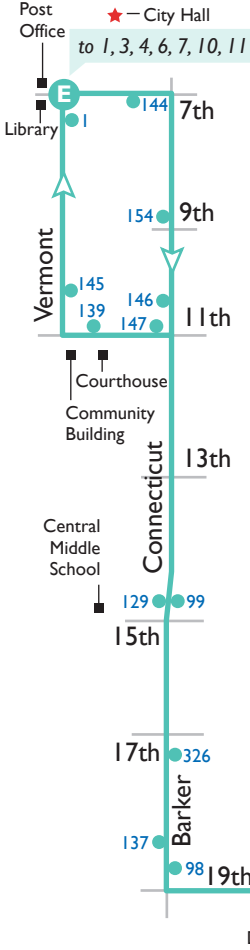

15

Downtown to the Peaslee Center

- **A** Time point
- Bus stop
- # Bus stop number
- ★ Bus pass sales location
- ▲ K-10 Connector stop