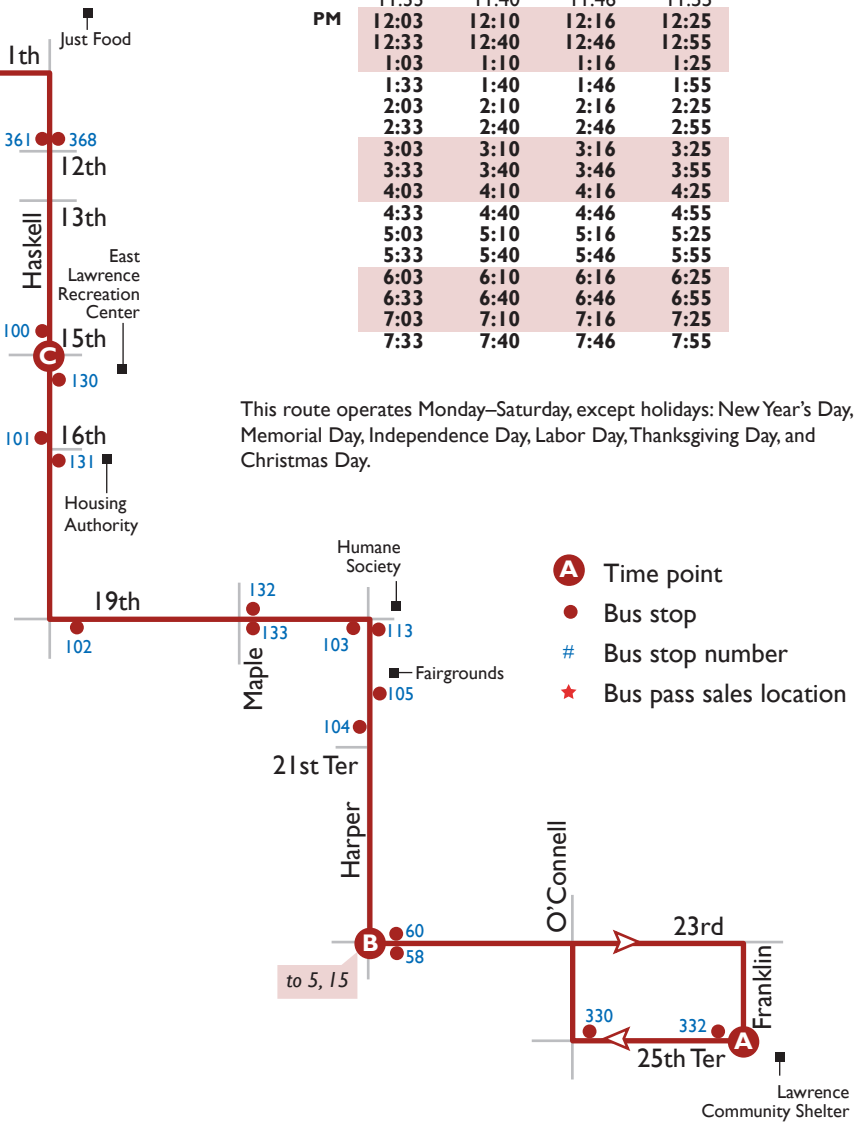

SOUTHBOUND

	D	C	B	A
	7th & Vermont	15th & Haskell	23rd & Harper	25th & Franklin
AM	6:03	6:10	6:16	6:25
	6:33	6:40	6:46	6:55
	7:03	7:10	7:16	7:25
	7:33	7:40	7:46	7:55
	8:03	8:10	8:16	8:25
	8:33	8:40	8:46	8:55
	9:03	9:10	9:16	9:25
	9:33	9:40	9:46	9:55
	10:03	10:10	10:16	10:25
	10:33	10:40	10:46	10:55
	11:03	11:10	11:16	11:25
	11:33	11:40	11:46	11:55
PM	12:03	12:10	12:16	12:25
	12:33	12:40	12:46	12:55
	1:03	1:10	1:16	1:25
	1:33	1:40	1:46	1:55
	2:03	2:10	2:16	2:25
	2:33	2:40	2:46	2:55
	3:03	3:10	3:16	3:25
	3:33	3:40	3:46	3:55
	4:03	4:10	4:16	4:25
	4:33	4:40	4:46	4:55
	5:03	5:10	5:16	5:25
	5:33	5:40	5:46	5:55
	6:03	6:10	6:16	6:25
	6:33	6:40	6:46	6:55
	7:03	7:10	7:16	7:25
	7:33	7:40	7:46	7:55

This route operates Monday–Saturday, except holidays: New Year’s Day, Memorial Day, Independence Day, Labor Day, Thanksgiving Day, and Christmas Day.