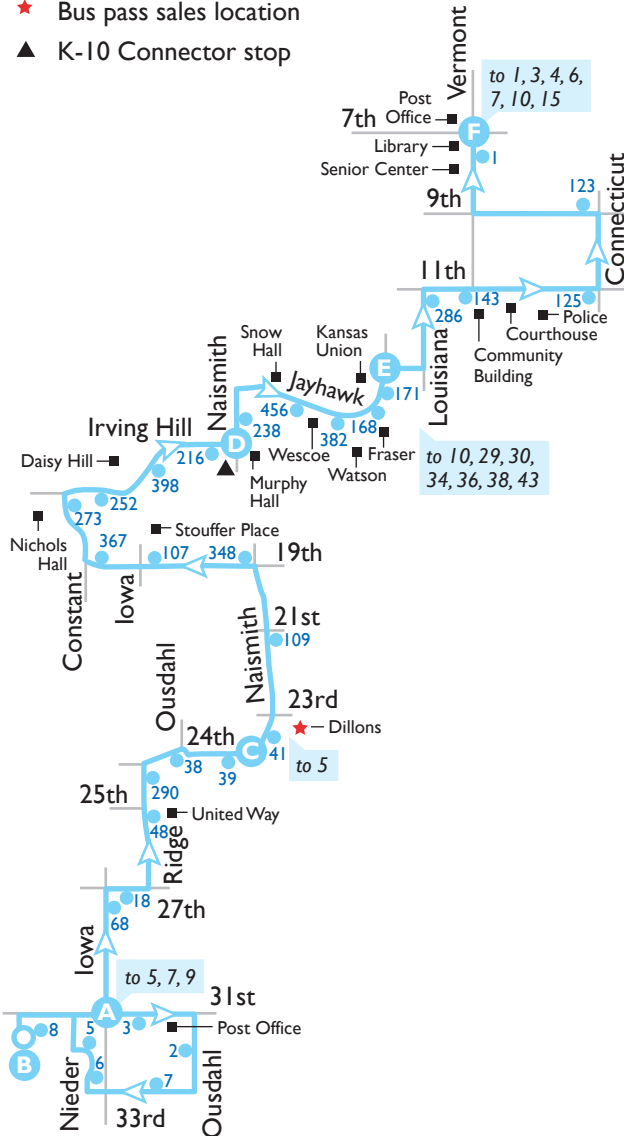

South Iowa to KU to Downtown Northbound

- **A** Time point
- Bus stop
- **#** Bus stop number
- ★ Bus pass sales location
- ▲ K-10 Connector stop

NORTHBOUND

A Fall & Spring Semesters Classes in Session (Mon – Fri)

	A	B	C	D	E	F
	31st & Iowa	West 31st St	24th & Naismith	Irving Hill & Naismith	Kansas Union	7th & Vermont
AM	6:03	6:13	6:22	6:31	6:41	6:52
	6:33	6:43	6:52	7:01	7:11	7:22
	7:03	7:13	7:22	7:31	7:41	7:52
	7:33	7:43	7:52	8:01	8:11	8:22
	8:03	8:13	8:22	8:31	8:41	8:52
	8:33	8:43	8:52	9:01	9:11	9:22
	9:03	9:13	9:22	9:31	9:41	9:52
	9:33	9:43	9:52	10:01	10:11	10:22
	10:03	10:13	10:22	10:31	10:41	10:52
	10:33	10:43	10:52	11:01	11:11	11:22
PM	11:03	11:13	11:22	11:31	11:41	11:52
	11:33	11:43	11:52	12:01	12:11	12:22
	12:03	12:13	12:22	12:31	12:41	12:52
	12:33	12:43	12:52	1:01	1:11	1:22
	1:03	1:13	1:22	1:31	1:41	1:52
	1:33	1:43	1:52	2:01	2:11	2:22
	2:03	2:13	2:22	2:31	2:41	2:52
	2:33	2:43	2:52	3:01	3:11	3:22
	3:03	3:13	3:22	3:31	3:41	3:52
	3:33	3:43	3:52	4:01	4:11	4:22
	4:03	4:13	4:22	4:31	4:41	4:52
	4:33	4:43	4:52	5:01	5:11	5:22
	5:03	5:13	5:22	5:31	5:41	5:52
	5:33	5:43	5:52	6:01	6:11	6:22
	6:03	6:13	6:22	6:31	6:41	6:52
	6:33	6:43	6:52	7:01	7:11	7:22
	7:03	7:13	7:22	7:31	7:41	7:52
	7:33	7:43	7:52	8:01	8:11	8:22
	8:03	8:13	8:22	8:31	8:41	8:52
	8:33	8:43	8:52	9:01	9:11	9:22
9:03	9:13	9:22	9:31	9:41	9:52	
9:33	9:43	9:52	10:01	10:11	10:22	

B Saturdays, Class Breaks, Summer Semester

	A	B	C	D	E	F
	31st & Iowa	West 31st St	24th & Naismith	Irving Hill & Naismith	Kansas Union	7th & Vermont
AM	7:03	7:13	7:22	7:31	7:41	7:52
	8:33	8:43	8:52	9:01	9:11	9:22
	10:03	10:13	10:22	10:31	10:41	10:52
PM	11:33	11:43	11:52	12:01	12:11	12:22
	1:03	1:13	1:22	1:31	1:41	1:52
	2:33	2:43	2:52	3:01	3:11	3:22
	4:03	4:13	4:22	4:31	4:41	4:52
	5:33	5:43	5:52	6:01	6:11	6:22
	7:03	7:13	7:22	7:31	7:41	7:52

This route operates Monday–Saturday, except holidays: New Year’s Day, Memorial Day, Independence Day, Thanksgiving Day, and Christmas Day. It follows B Schedule on Saturdays, Class Breaks, and Summer Semester.