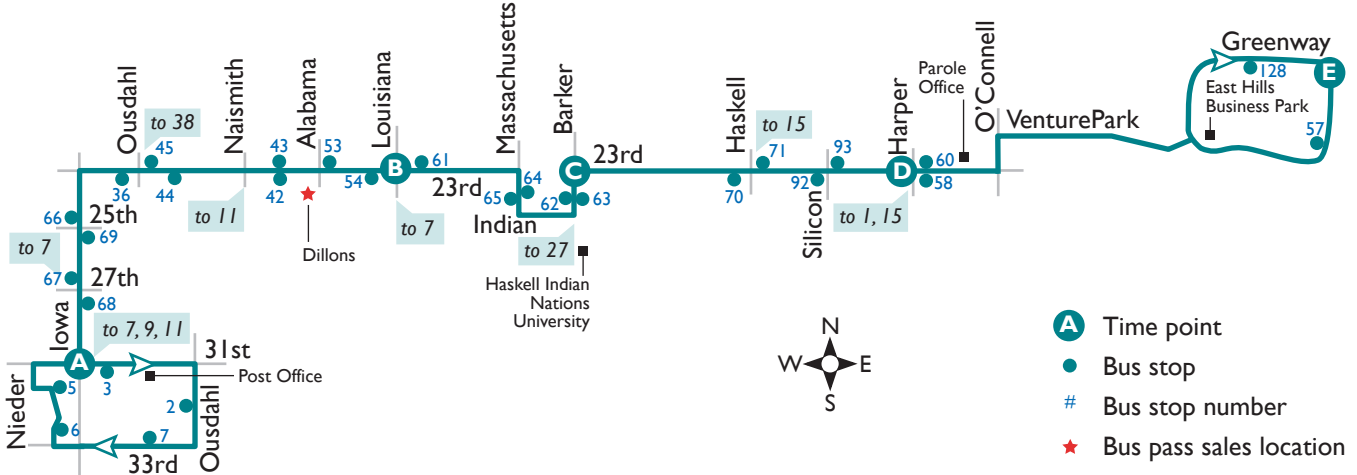

5

South Iowa to East Hills Business Park

EASTBOUND

	A	B	C	D	E
	31st & Iowa	23rd & Louisiana	Haskell University	23rd & Harper	East Hills
AM	6:00	6:12	6:15	6:19	6:28
	6:30	6:42	6:45	6:49	6:58
	7:00	7:12	7:15	7:19	7:28
	7:30	7:42	7:45	7:49	7:58
	8:00	8:12	8:15	8:19	8:28
	8:30	8:42	8:45	8:49	8:58
	9:00	9:12	9:15	9:19	9:28
	9:30	9:42	9:45	9:49	9:58
	10:00	10:12	10:15	10:19	10:28
	10:30	10:42	10:45	10:49	10:58
	11:00	11:12	11:15	11:19	11:28
PM	11:30	11:42	11:45	11:49	11:58
	12:00	12:12	12:15	12:19	12:28
	12:30	12:42	12:45	12:49	12:58
	1:00	1:12	1:15	1:19	1:28
	1:30	1:42	1:45	1:49	1:58
	2:00	2:12	2:15	2:19	2:28
	2:30	2:42	2:45	2:49	2:58
	3:00	3:12	3:15	3:19	3:28
	3:30	3:42	3:45	3:49	3:58
	4:00	4:12	4:15	4:19	4:28
	4:30	4:42	4:45	4:49	4:58
	5:00	5:12	5:15	5:19	5:28
	5:30	5:42	5:45	5:49	5:58
6:00	6:12	6:15	6:19	6:28	
6:30	6:42	6:45	6:49	6:58	
7:00	7:12	7:15	7:19	7:28	
7:30	7:42	7:45	7:49	7:58	

WESTBOUND

	E	D	C	B	A
	East Hills	23rd & Harper	Haskell University	23rd & Louisiana	31st & Iowa
AM	6:04	6:12	6:18	6:21	6:30
	6:34	6:42	6:48	6:51	7:00
	7:04	7:12	7:18	7:21	7:30
	7:34	7:42	7:48	7:51	8:00
	8:04	8:12	8:18	8:21	8:30
	8:34	8:42	8:48	8:51	9:00
	9:04	9:12	9:18	9:21	9:30
	9:34	9:42	9:48	9:51	10:00
	10:04	10:12	10:18	10:21	10:30
	10:34	10:42	10:48	10:51	11:00
	11:04	11:12	11:18	11:21	11:30
PM	11:34	11:42	11:48	11:51	12:00
	12:04	12:12	12:18	12:21	12:30
	12:34	12:42	12:48	12:51	1:00
	1:04	1:12	1:18	1:21	1:30
	1:34	1:42	1:48	1:51	2:00
	2:04	2:12	2:18	2:21	2:30
	2:34	2:42	2:48	2:51	3:00
	3:04	3:12	3:18	3:21	3:30
	3:34	3:42	3:48	3:51	4:00
	4:04	4:12	4:18	4:21	4:30
	4:34	4:42	4:48	4:51	5:00
	5:04	5:12	5:18	5:21	5:30
	5:34	5:42	5:48	5:51	6:00
6:04	6:12	6:18	6:21	6:30	
6:34	6:42	6:48	6:51	7:00	
7:04	7:12	7:18	7:21	7:30	
7:34	7:42	7:48	7:51	8:00	

This route operates Monday–Saturday, except holidays: New Year’s Day, Memorial Day, Independence Day, Labor Day, Thanksgiving Day, and Christmas Day.