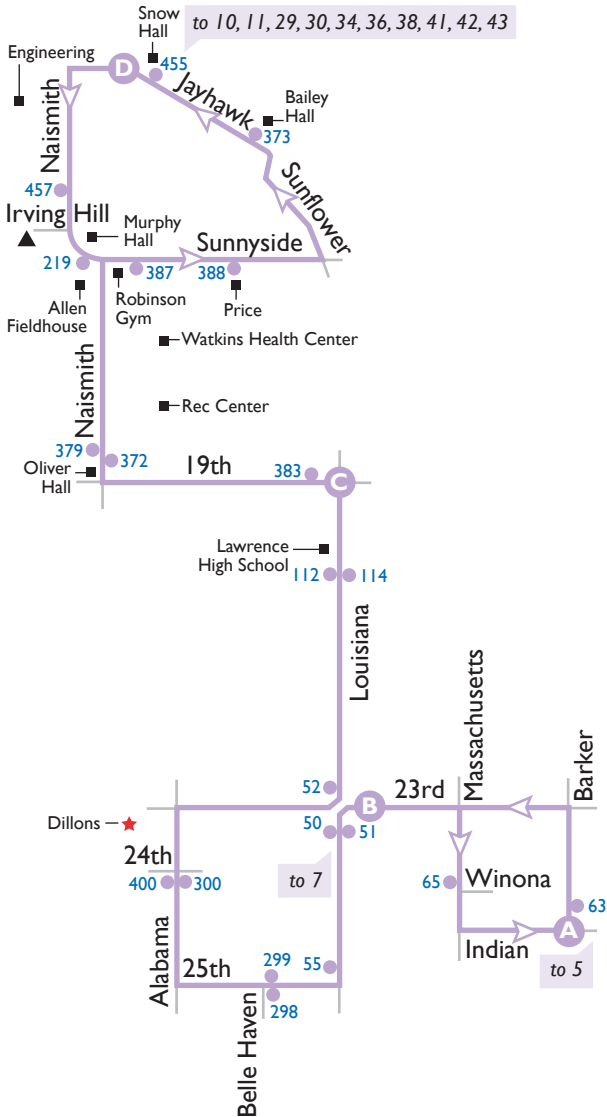

27

KU to Haskell Indian Nations University

- **A** Time point
- Bus stop
- # Bus stop number
- ★ Bus pass sales location
- ▲ K-10 Connector stop

NORTHBOUND

	A	B	C	D
	Haskell University	23rd & Louisiana	19th & Louisiana	Snow Hall
AM	7:05	7:11	7:18	7:25
	7:45	7:51	7:58	8:05
	8:25	8:31	8:38	8:45
	9:05	9:11	9:18	9:25
	9:45	9:51	9:58	10:05
PM	10:25	10:31	10:38	10:45
	11:05	11:11	11:18	11:25
	11:45	11:51	11:58	12:05
	12:25	12:31	12:38	12:45
	1:05	1:11	1:18	1:25
	1:45	1:51	1:58	2:05
	2:25	2:31	2:38	2:45
	3:05	3:11	3:18	3:25
	3:45	3:51	3:58	4:05
	4:25	4:31	4:38	4:45
	5:05	5:11	5:18	5:25
	5:45	5:51	5:58	6:05

SOUTHBOUND

	D	C	B	A
	Snow Hall	19th & Louisiana	23rd & Louisiana	Haskell University
AM	7:25	7:31	7:37	7:41
	8:05	8:11	8:17	8:21
	8:45	8:51	8:57	9:01
	9:25	9:31	9:37	9:41
	10:05	10:11	10:17	10:21
PM	10:45	10:51	10:57	11:01
	11:25	11:31	11:37	11:41
	12:05	12:11	12:17	12:21
	12:45	12:51	12:57	1:01
	1:25	1:31	1:37	1:41
	2:05	2:11	2:17	2:21
	2:45	2:51	2:57	3:01
	3:25	3:31	3:37	3:41
	4:05	4:11	4:17	4:21
	4:45	4:51	4:57	5:01
	5:25	5:31	5:37	5:41
	6:05	6:11	6:17	6:21

This route operates Monday–Friday while KU is in session during Fall and Spring semesters, including Labor Day. Please refer to Service Calendar on page 52.