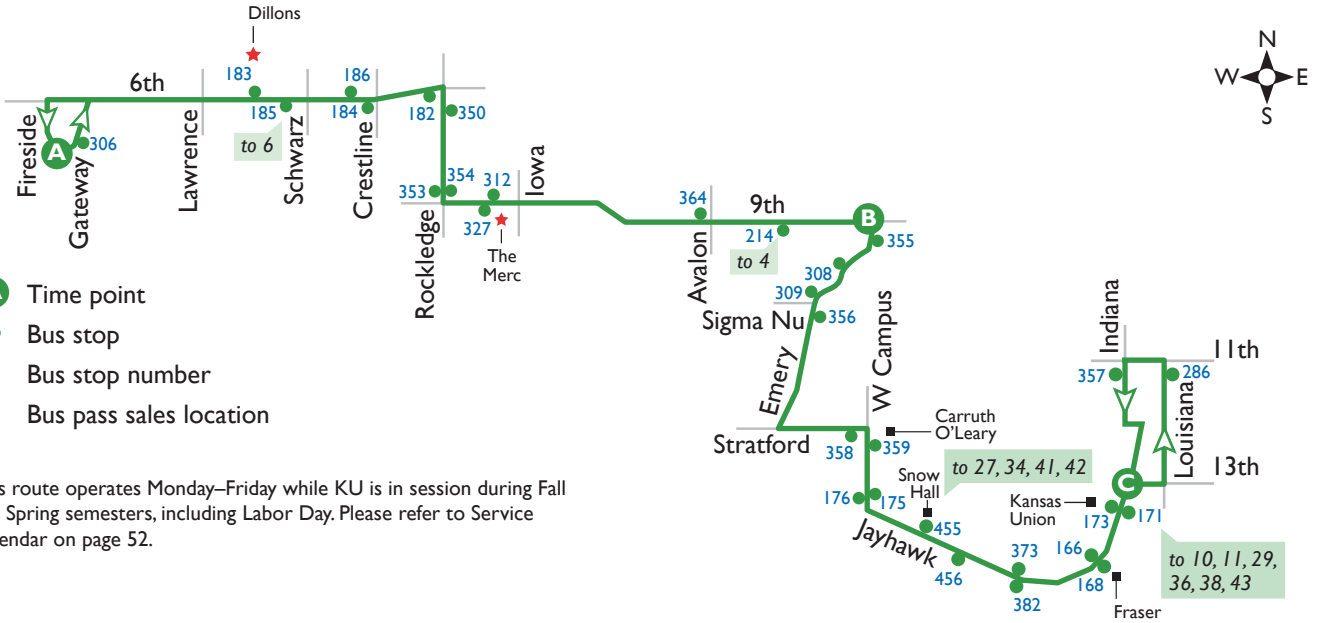

36

6th via Emery to KU

- **A** Time point
- Bus stop
- # Bus stop number
- ★ Bus pass sales location

This route operates Monday–Friday while KU is in session during Fall and Spring semesters, including Labor Day. Please refer to Service Calendar on page 52.

EASTBOUND

AM TIMES			PM TIMES		
A	B	C	A	B	C
Gateway Court	9th & Emery	Kansas Union	Gateway Court	9th & Emery	Kansas Union
7:00	7:08	7:15	12:00	12:08	12:15
7:20	7:28	7:35	12:20	12:28	12:35
7:40	7:48	7:55	12:40	12:48	12:55
8:00	8:08	8:15	1:00	1:08	1:15
8:20	8:28	8:35	1:20	1:28	1:35
8:40	8:48	8:55	1:40	1:48	1:55
9:00	9:08	9:15	2:00	2:08	2:15
9:20	9:28	9:35	2:20	2:28	2:35
9:40	9:48	9:55	2:40	2:48	2:55
10:00	10:08	10:15	3:00	3:08	3:15
10:20	10:28	10:35	3:20	3:28	3:35
10:40	10:48	10:55	3:40	3:48	3:55
11:00	11:08	11:15	4:00	4:08	4:15
11:20	11:28	11:35	4:20	4:28	4:35
11:40	11:48	11:55	4:40	4:48	4:55
			5:00	5:08	5:15
			5:20	5:28	5:35
			5:40	5:48	5:55
			6:20	6:28	6:35
			7:00	7:08	7:15
			7:40	7:48	7:55
			8:20	8:28	8:35
			9:00	9:08	9:15
			9:40	9:48	9:55

WESTBOUND

AM TIMES			PM TIMES		
C	B	A	C	B	A
Kansas Union	Emery & 9th	Gateway Court	Kansas Union	Emery & 9th	Gateway Court
7:20	7:28	7:37	12:00	12:08	12:17
7:40	7:48	7:57	12:20	12:28	12:37
8:00	8:08	8:17	12:40	12:48	12:57
8:20	8:28	8:37	1:00	1:08	1:17
8:40	8:48	8:57	1:20	1:28	1:37
9:00	9:08	9:17	1:40	1:48	1:57
9:20	9:28	9:37	2:00	2:08	2:17
9:40	9:48	9:57	2:20	2:28	2:37
10:00	10:08	10:17	2:40	2:48	2:57
10:20	10:28	10:37	3:00	3:08	3:17
10:40	10:48	10:57	3:20	3:28	3:37
11:00	11:08	11:17	3:40	3:48	3:57
11:20	11:28	11:37	4:00	4:08	4:17
11:40	11:48	11:57	4:20	4:28	4:37
			4:40	4:48	4:57
			5:00	5:08	5:17
			5:20	5:28	5:37
			5:40	5:48	5:57
			6:00	6:08	6:17
			6:40	6:48	6:57
			7:20	7:28	7:37
			8:00	8:08	8:17
			8:40	8:48	8:57
			9:20	9:28	9:37
			10:00	10:08	10:17