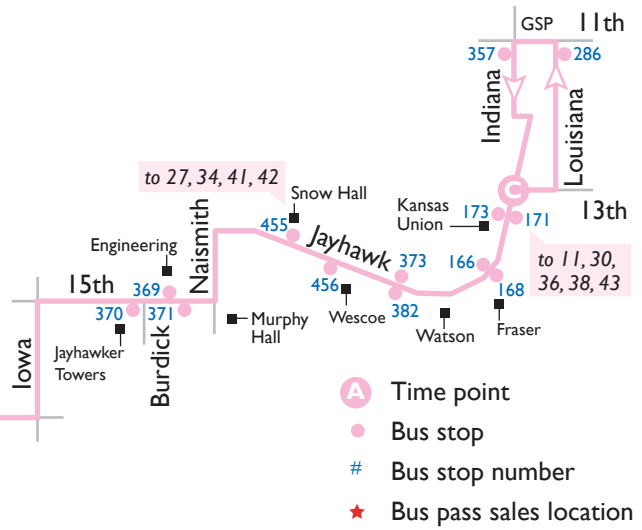

29

27th & Wakarusa to KU

B Class Breaks and Summer Semester (Mon–Fri)

	EASTBOUND			WESTBOUND		
	A	B	C	C	B	A
	Clinton & Wakarusa	Clinton & Lawrence	Kansas Union	Kansas Union	Clinton & Lawrence	Clinton & Wakarusa
AM	7:00	7:08	7:23	7:28	7:40	7:47
	7:20	7:28	7:43	7:48	8:00	8:07
	7:40	7:48	8:03	8:08	8:20	8:27
	8:00	8:08	8:23	8:28	8:40	8:47
	8:20	8:28	8:43	8:48	9:00	9:07
	8:40	8:48	9:03	9:08	9:20	9:27
	9:00	9:08	9:23	9:28	9:40	9:47
	9:20	9:28	9:43	9:48	10:00	10:07
	9:40	9:48	10:03	10:08	10:20	10:27
	10:00	10:08	10:23	10:28	10:40	10:47
	10:20	10:28	10:43	10:48	11:00	11:07
	10:40	10:48	11:03	11:08	11:20	11:27
	11:00	11:08	11:23	11:28	11:40	11:47
	11:20	11:28	11:43	11:48	12:00	12:07
	11:40	11:48	12:03	12:08	12:20	12:27
PM	12:00	12:08	12:23	12:28	12:40	12:47
	12:20	12:28	12:43	12:48	1:00	1:07
	12:40	12:48	1:03	1:08	1:20	1:27
	1:00	1:08	1:23	1:28	1:40	1:47
	1:20	1:28	1:43	1:48	2:00	2:07
	1:40	1:48	2:03	2:08	2:20	2:27
	2:00	2:08	2:23	2:28	2:40	2:47
	2:20	2:28	2:43	2:48	3:00	3:07
	2:40	2:48	3:03	3:08	3:20	3:27
	3:00	3:08	3:23	3:28	3:40	3:47
	3:20	3:28	3:43	3:48	4:00	4:07
	3:40	3:48	4:03	4:08	4:20	4:27
	4:00	4:08	4:23	4:28	4:40	4:47
	4:20	4:28	4:43	4:48	5:00	5:07
	4:40	4:48	5:03	5:08	5:20	5:27
	5:00	5:08	5:23	5:28	5:40	5:47
	5:20	5:28	5:43	5:48	6:00	6:07
	5:40	5:48	6:03	6:08	6:20	6:27
	6:40	6:48	7:03	7:08	7:20	7:27
	7:40	7:48	8:03	8:08	8:20	8:27
	8:40	8:48	9:03	9:08	9:20	9:27
	9:40	9:48	10:03	10:08	10:20	10:27

	EASTBOUND			WESTBOUND		
	A	B	C	C	B	A
	Clinton & Wakarusa	Clinton & Lawrence	Kansas Union	Kansas Union	Clinton & Lawrence	Clinton & Wakarusa
AM	7:20	7:28	7:36	7:41	7:51	7:56
	8:00	8:08	8:16	8:21	8:31	8:36
	8:40	8:48	8:56	9:01	9:11	9:16
	9:20	9:28	9:36	9:41	9:51	9:56
	10:00	10:08	10:16	10:21	10:31	10:36
	10:40	10:48	10:56	11:01	11:11	11:16
PM	11:20	11:28	11:36	11:41	11:51	11:56
	12:00	12:08	12:16	12:21	12:31	12:36
	12:40	12:48	12:56	1:01	1:11	1:16
	1:20	1:28	1:36	1:41	1:51	1:56
	2:00	2:08	2:16	2:21	2:31	2:36
	2:40	2:48	2:56	3:01	3:11	3:16
	3:20	3:28	3:36	3:41	3:51	3:56
	4:00	4:08	4:16	4:21	4:31	4:36
	4:40	4:48	4:56	5:01	5:11	5:16
	5:40	5:48	5:56	6:07	6:17	6:22

This route operates Monday–Friday, except holidays: New Year's Day, Memorial Day, Independence Day, Thanksgiving Day, and Christmas Day. It follows B Schedule during Class Breaks and Summer Semester.