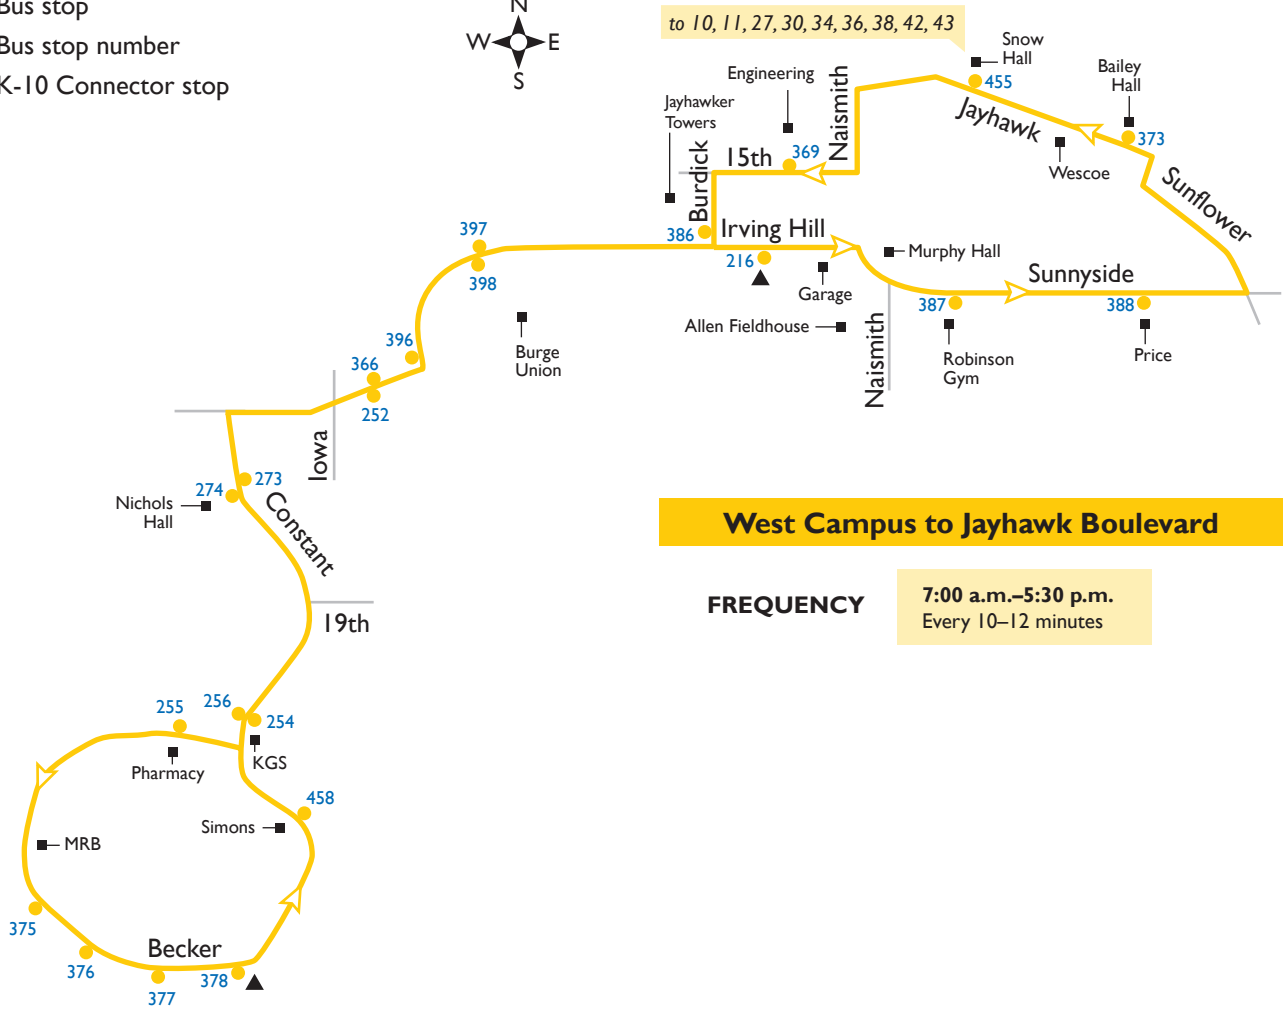

41

Campus Circulator (Yellow)

- Bus stop
- # Bus stop number
- ▲ K-10 Connector stop

NOTE: For evening service, refer to Route 44.

This route operates Monday–Friday while KU is in session during Fall and Spring semesters, including Labor Day. Please refer to Service Calendar on page 52.