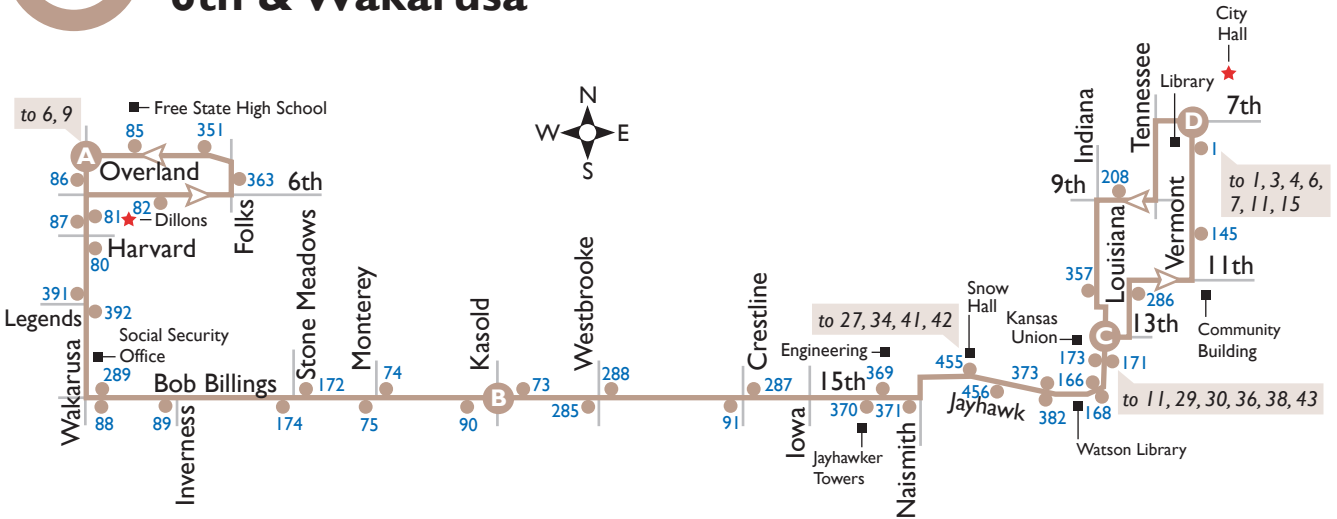

10

Downtown to 6th & Wakarusa

- **A** Time point
- **#** Bus stop number
- **●** Bus stop
- **★** Bus pass sales location

EASTBOUND

	A	B	C	D
	6th & Wakarusa	Bob Billings & Kasold	Kansas Union	7th & Vermont
AM	--	--	--	--
	6:02	6:09	6:19	6:30
	6:32	6:39	6:49	7:00
	7:02	7:09	7:19	7:30
	7:32	7:39	7:49	8:00
	8:02	8:09	8:19	8:30
	8:32	8:39	8:49	9:00
	9:02	9:09	9:19	9:30
	9:32	9:39	9:49	10:00
	10:02	10:09	10:19	10:30
	10:32	10:39	10:49	11:00
	11:02	11:09	11:19	11:30
PM	11:32	11:39	11:49	12:00
	12:02	12:09	12:19	12:30
	12:32	12:39	12:49	1:00
	1:02	1:09	1:19	1:30
	1:32	1:39	1:49	2:00
	2:02	2:09	2:19	2:30
	2:32	2:39	2:49	3:00
	3:02	3:09	3:19	3:30
	3:32	3:39	3:49	4:00
	4:02	4:09	4:19	4:30
	4:32	4:39	4:49	5:00
	5:02	5:09	5:19	5:30
	5:32	5:39	5:49	6:00
	6:02	6:09	6:19	6:30
	6:32	6:39	6:49	7:00
	7:02	7:09	7:19	7:30
	7:32	7:39	7:49	8:00

WESTBOUND

	D	C	B	A
	7th & Vermont	Kansas Union	Bob Billings & Kasold	6th & Wakarusa
AM	6:03	6:09	6:20	6:29
	6:33	6:39	6:50	6:59
	7:03	7:09	7:20	7:29
	7:33	7:39	7:50	7:59
	8:03	8:09	8:20	8:29
	8:33	8:39	8:50	8:59
	9:03	9:09	9:20	9:29
	9:33	9:39	9:50	9:59
	10:03	10:09	10:20	10:29
	10:33	10:39	10:50	10:59
	11:03	11:09	11:20	11:29
	11:33	11:39	11:50	11:59
PM	12:03	12:09	12:20	12:29
	12:33	12:39	12:50	12:59
	1:03	1:09	1:20	1:29
	1:33	1:39	1:50	1:59
	2:03	2:09	2:20	2:29
	2:33	2:39	2:50	2:59
	3:03	3:09	3:20	3:29
	3:33	3:39	3:50	3:59
	4:03	4:09	4:20	4:29
	4:33	4:39	4:50	4:59
	5:03	5:09	5:20	5:29
	5:33	5:39	5:50	5:59
	6:03	6:09	6:20	6:29
	6:33	6:39	6:50	6:59
	7:03	7:09	7:20	7:29
	7:33	7:39	7:50	7:59

This route operates Monday–Saturday, except holidays: New Year’s Day, Memorial Day, Independence Day, Thanksgiving Day, and Christmas Day.