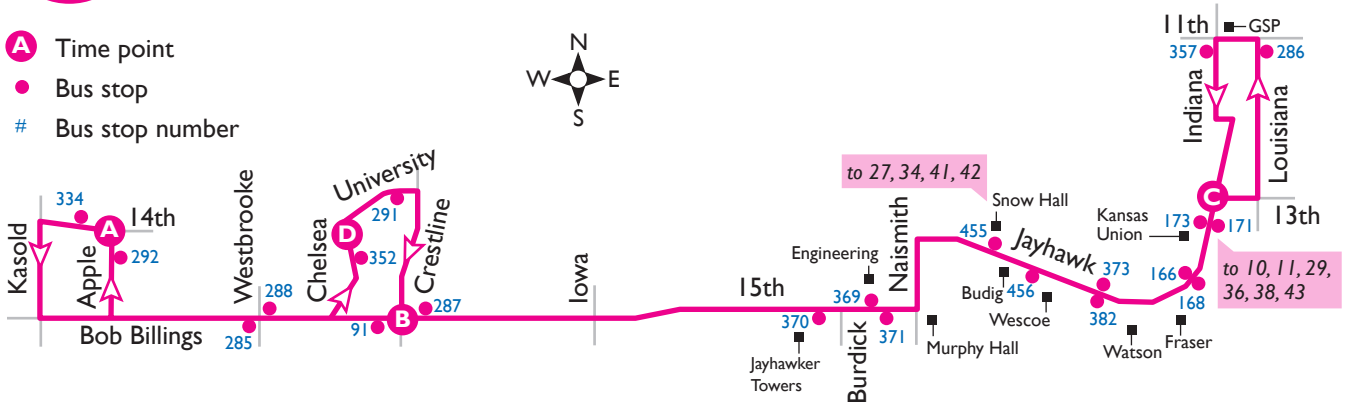

30

Bob Billings & Kasold to KU

This route operates Monday–Friday while KU is in session during Fall and Spring semesters, including Labor Day. Please refer to Service Calendar on page 52.

- **A** Time point
- Bus stop
- # Bus stop number

EASTBOUND

	A	B	C
	14th & Apple Ln	Bob Billings & Crestline	Kansas Union
AM			
	7:15	7:18	7:30
	7:35	7:38	7:50
	7:55	7:58	8:10
	8:15	8:18	8:30
	8:35	8:38	8:50
	8:55	8:58	9:10
	9:15	9:18	9:30
	9:35	9:38	9:50
	9:55	9:58	10:10
	10:15	10:18	10:30
	10:35	10:38	10:50
	10:55	10:58	11:10
	11:15	11:18	11:30
	11:35	11:38	11:50
	11:55	11:58	12:10
PM			
	12:15	12:18	12:30
	12:35	12:38	12:50
	12:55	12:58	1:10
	1:15	1:18	1:30
	1:35	1:38	1:50
	1:55	1:58	2:10
	2:15	2:18	2:30
	2:35	2:38	2:50
	2:55	2:58	3:10
	3:15	3:18	3:30
	3:35	3:38	3:50
	3:55	3:58	4:10
	4:15	4:18	4:30
	4:35	4:38	4:50
	4:55	4:58	5:10
	5:15	5:18	5:30
	5:35	5:38	5:50
	6:15	6:18	6:30
	6:55	6:58	7:10
	7:35	7:38	7:50
	8:15	8:18	8:30
	8:55	8:58	9:10
	9:35	9:38	9:50

WESTBOUND

	C	D	A
	Kansas Union	Chelsea Place	14th & Apple Ln
AM			
		7:10	7:15
		7:30	7:35
	7:38	7:50	7:55
	7:58	8:10	8:15
	8:18	8:30	8:35
	8:38	8:50	8:55
	8:58	9:10	9:15
	9:18	9:30	9:35
	9:38	9:50	9:55
	9:58	10:10	10:15
	10:18	10:30	10:35
	10:38	10:50	10:55
	10:58	11:10	11:15
	11:18	11:30	11:35
	11:38	11:50	11:55
	11:58	12:10	12:15
PM			
	12:18	12:30	12:35
	12:38	12:50	12:55
	12:58	1:10	1:15
	1:18	1:30	1:35
	1:38	1:50	1:55
	1:58	2:10	2:15
	2:18	2:30	2:35
	2:38	2:50	2:55
	2:58	3:10	3:15
	3:18	3:30	3:35
	3:38	3:50	3:55
	3:58	4:10	4:15
	4:18	4:30	4:35
	4:38	4:50	4:55
	4:58	5:10	5:15
	5:18	5:30	5:35
	5:38	5:50	5:55
	5:58	6:10	6:15
	6:38	6:50	6:55
	7:18	7:30	7:35
	7:58	8:10	8:15
	8:38	8:50	8:55
	9:18	9:30	9:35
	10:08	10:20	10:25