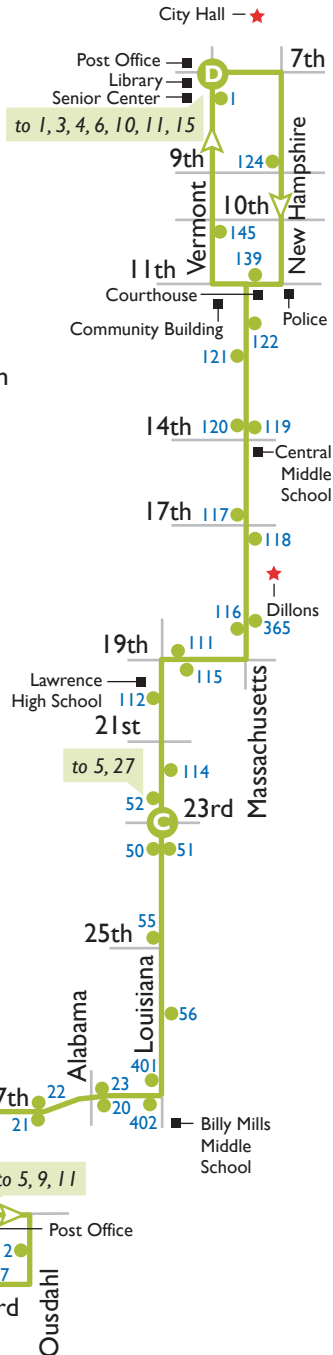

7

Downtown to South Iowa

- **A** Time point
- Bus stop
- # Bus stop number
- ★ Bus pass sales location

NORTHBOUND

	A	B	C	D
	31st & Iowa	Holcom Rec Center	23rd & Louisiana	7th & Vermont
AM	6:02	6:10	6:18	6:30
	6:32	6:40	6:48	7:00
	7:02	7:10	7:18	7:30
	7:32	7:40	7:48	8:00
	8:02	8:10	8:18	8:30
	8:32	8:40	8:48	9:00
	9:02	9:10	9:18	9:30
	9:32	9:40	9:48	10:00
	10:02	10:10	10:18	10:30
	10:32	10:40	10:48	11:00
PM	11:02	11:10	11:18	11:30
	11:32	11:40	11:48	12:00
	12:02	12:10	12:18	12:30
	12:32	12:40	12:48	1:00
	1:02	1:10	1:18	1:30
	1:32	1:40	1:48	2:00
	2:02	2:10	2:18	2:30
	2:32	2:40	2:48	3:00
	3:02	3:10	3:18	3:30
	3:32	3:40	3:48	4:00
	4:02	4:10	4:18	4:30
	4:32	4:40	4:48	5:00
	5:02	5:10	5:18	5:30
	5:32	5:40	5:48	6:00
	6:02	6:10	6:18	6:30
	6:32	6:40	6:48	7:00
	7:02	7:10	7:18	7:30
	7:32	7:40	7:48	8:00

SOUTHBOUND

	D	C	B	A
	7th & Vermont	23rd & Louisiana	Holcom Rec Center	31st & Iowa
AM	6:03	6:14	6:22	6:29
	6:33	6:44	6:52	6:59
	7:03	7:14	7:22	7:29
	7:33	7:44	7:52	7:59
	8:03	8:14	8:22	8:29
	8:33	8:44	8:52	8:59
	9:03	9:14	9:22	9:29
	9:33	9:44	9:52	9:59
	10:03	10:14	10:22	10:29
	10:33	10:44	10:52	10:59
PM	11:03	11:14	11:22	11:29
	11:33	11:44	11:52	11:59
	12:03	12:14	12:22	12:29
	12:33	12:44	12:52	12:59
	1:03	1:14	1:22	1:29
	1:33	1:44	1:52	1:59
	2:03	2:14	2:22	2:29
	2:33	2:44	2:52	2:59
	3:03	3:14	3:22	3:29
	3:33	3:44	3:52	3:59
	4:03	4:14	4:22	4:29
	4:33	4:44	4:52	4:59
	5:03	5:14	5:22	5:29
	5:33	5:44	5:52	5:59
	6:03	6:14	6:22	6:29
	6:33	6:44	6:52	6:59
	7:03	7:14	7:22	7:29
	7:33	7:44	7:52	7:59

This route operates Monday–Saturday, except holidays: New Year’s Day, Memorial Day, Independence Day, Labor Day, Thanksgiving Day, and Christmas Day.