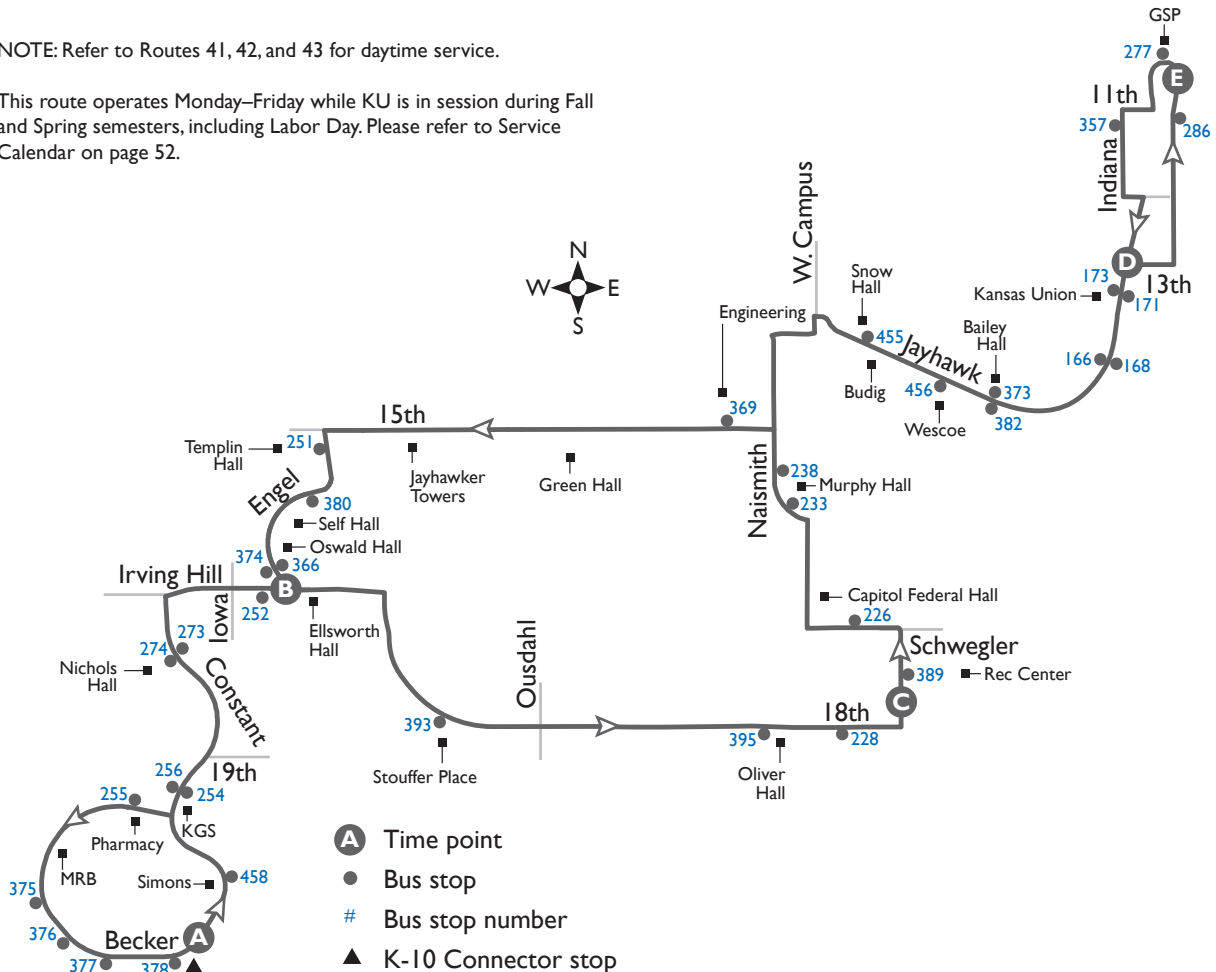

44

Campus Evening Circulator

Weekdays

Fall & Spring Semesters Classes in Session (Mon–Fri)

EASTBOUND

	A	B	C	D
	Park & Ride	Daisy Hill	Rec Center	Kansas Union
PM	5:31	5:36	5:43	5:53
	6:01	6:06	6:13	6:23
	6:31	6:36	6:43	6:53
	7:01	7:06	7:13	7:23
	7:31	7:36	7:43	7:53
	8:01	8:06	8:13	8:23
	8:31	8:36	8:43	8:53
	9:01	9:06	9:13	9:23
	9:31	9:36	9:43	9:53
	10:01	10:06	10:13	10:23

WESTBOUND

	E	D	B	A
	GSP	Kansas Union	Daisy Hill	Park & Ride
PM	6:00	6:04	6:15	6:20
	6:30	6:34	6:45	6:50
	7:00	7:04	7:15	7:20
	7:30	7:34	7:45	7:50
	8:00	8:04	8:15	8:20
	8:30	8:34	8:45	8:50
	9:00	9:04	9:15	9:20
	9:30	9:34	9:45	9:50
	10:00	10:04	10:15	10:20
	10:30			

NOTE: Refer to Routes 41, 42, and 43 for daytime service.

This route operates Monday–Friday while KU is in session during Fall and Spring semesters, including Labor Day. Please refer to Service Calendar on page 52.