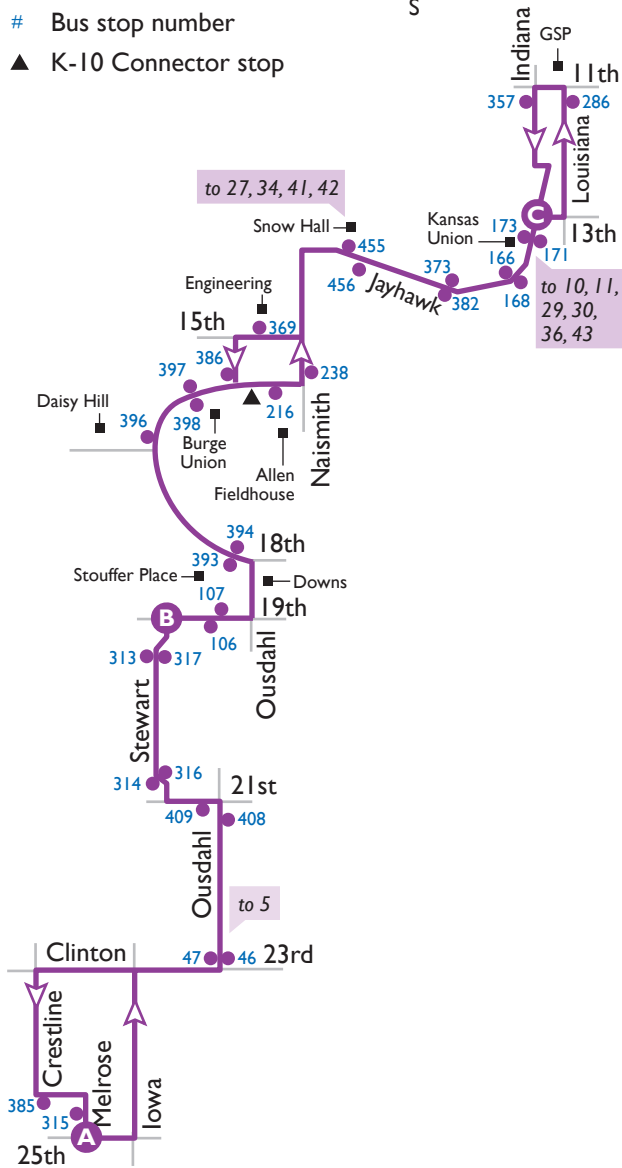

38

25th & Melrose to KU

- A** Time point
- Bus stop
- # Bus stop number
- ▲ K-10 Connector stop

NORTHBOUND

SOUTHBOUND

	A	B	C	C	B	A
	25th & Melrose	Stewart Avenue	Kansas Union	Kansas Union	Stewart Avenue	25th & Melrose
AM	7:15	7:24	7:37	7:46	7:55	8:03
	7:40	7:49	8:02	8:11	8:20	8:28
	8:05	8:14	8:27	8:36	8:45	8:53
	8:30	8:39	8:52	9:01	9:10	9:18
	8:55	9:04	9:17	9:26	9:35	9:43
	9:20	9:29	9:42	9:51	10:00	10:08
	9:45	9:54	10:07	10:16	10:25	10:33
	10:10	10:19	10:32	10:41	10:50	10:58
	10:35	10:44	10:57	11:06	11:15	11:23
	11:00	11:09	11:22	11:31	11:40	11:48
PM	11:25	11:34	11:47	11:56	12:05	12:13
	11:50	11:59	12:12	12:21	12:30	12:38
	12:15	12:24	12:37	12:46	12:55	1:03
	12:40	12:49	1:02	1:11	1:20	1:28
	1:05	1:14	1:27	1:36	1:45	1:53
	1:30	1:39	1:52	2:01	2:10	2:18
	1:55	2:04	2:17	2:26	2:35	2:43
	2:20	2:29	2:42	2:51	3:00	3:08
	2:45	2:54	3:07	3:16	3:25	3:33
	3:10	3:19	3:32	3:41	3:50	3:58
	3:35	3:44	3:57	4:06	4:15	4:23
	4:00	4:09	4:22	4:31	4:40	4:48
	4:25	4:34	4:47	4:56	5:05	5:13
	4:50	4:59	5:12	5:21	5:30	5:38
	5:15	5:24	5:37	5:46	5:55	6:03
	5:40	5:49	6:02	-	-	-
	6:05	6:14	6:27	6:36	6:45	6:53
	6:55	7:04	7:17	7:26	7:35	7:43
	7:45	7:54	8:07	8:16	8:25	8:33
	8:35	8:44	8:57	9:06	9:15	9:23
	9:25	9:34	9:47	10:01	10:10	10:13