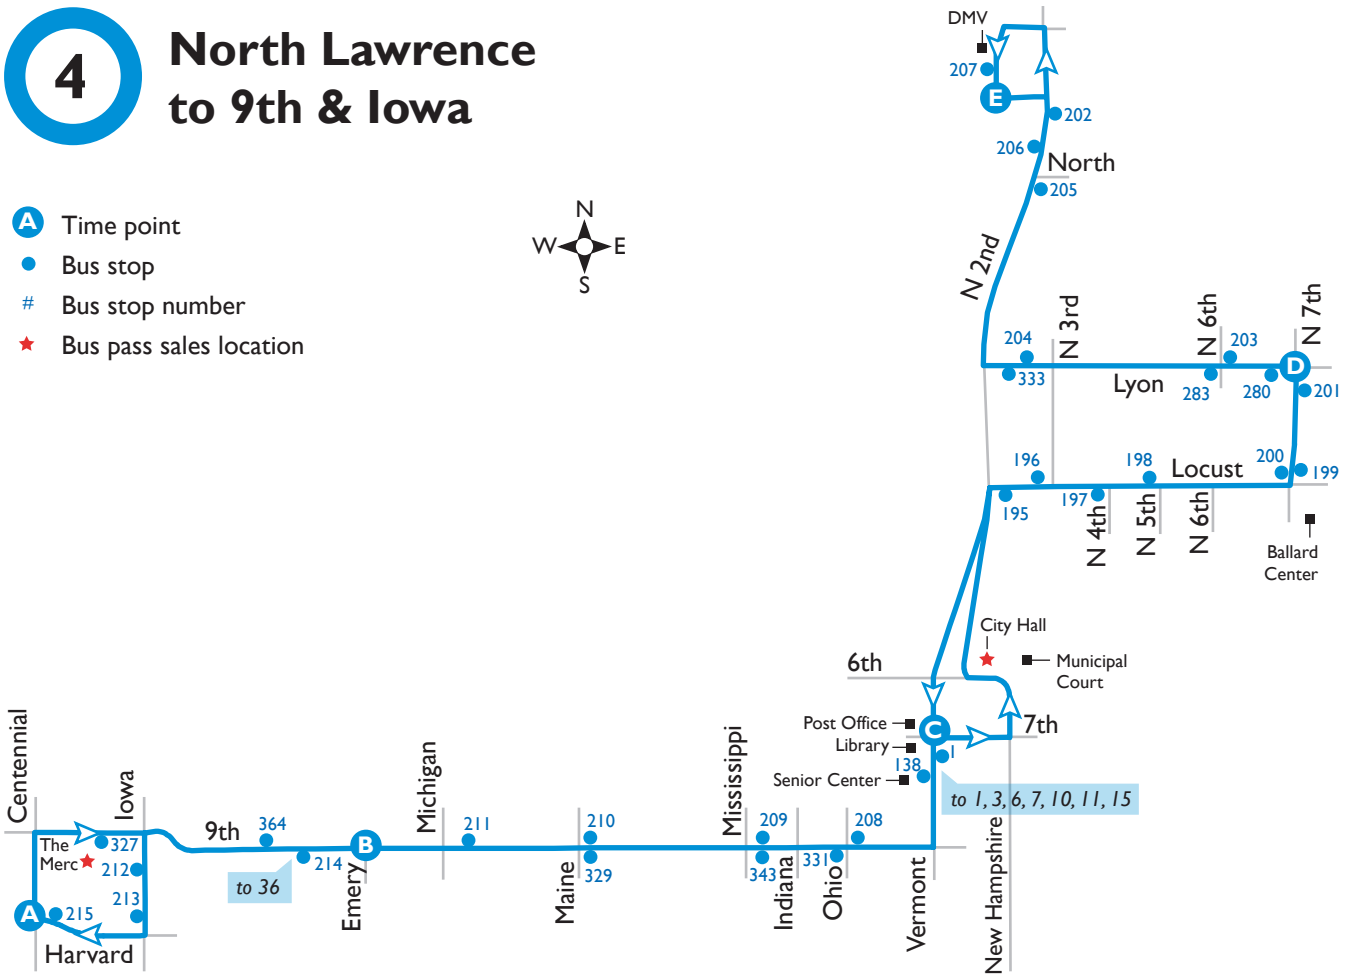

4

North Lawrence to 9th & Iowa

- **A** Time point
- Bus stop
- # Bus number
- ★ Bus pass sales location

NORTHBOUND

	A	B	C	D	E
	Harvard & Centennial	9th & Emery	7th & Vermont	N 7th & Lyon	DMV
AM	6:13	6:18	6:31	6:41	6:46
	7:13	7:18	7:31	7:41	7:46
	8:13	8:18	8:31	8:41	8:46
	9:13	9:18	9:31	9:41	9:46
	10:13	10:18	10:31	10:41	10:46
PM	11:13	11:18	11:31	11:41	11:46
	12:13	12:18	12:31	12:41	12:46
	1:13	1:18	1:31	1:41	1:46
	2:13	2:18	2:31	2:41	2:46
	3:13	3:18	3:31	3:41	3:46
	4:13	4:18	4:31	4:41	4:46
	5:13	5:18	5:31	5:41	5:46
	6:13	6:18	6:31	6:41	6:46
	7:13	7:18	7:31	7:41	7:46

SOUTHBOUND

	E	D	C	B	A
	DMV	N 7th & Lyon	7th & Vermont	9th & Emery	Harvard & Centennial
AM	6:49	6:54	6:03	6:09	6:13
	7:49	7:54	7:03	7:09	7:13
	8:49	8:54	8:03	8:09	8:13
	9:49	9:54	9:03	9:09	9:13
	10:49	10:54	10:03	10:09	10:13
	11:49	11:54	11:03	11:09	11:13
PM	12:49	12:54	12:03	12:09	12:13
	1:49	1:54	1:03	1:09	1:13
	2:49	2:54	2:03	2:09	2:13
	3:49	3:54	3:03	3:09	3:13
	4:49	4:54	4:03	4:09	4:13
	5:49	5:54	5:03	5:09	5:13
	6:49	6:54	6:03	6:09	6:13
	7:49	7:54	7:03	7:09	7:13
	8:49	8:54	8:03	8:09	8:13

This route operates Monday–Saturday, except holidays: New Year’s Day, Memorial Day, Independence Day, Labor Day, Thanksgiving Day, and Christmas Day.