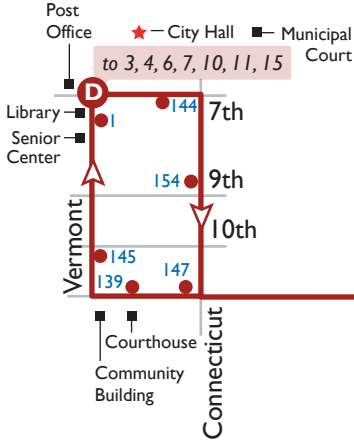

Downtown to East Lawrence

NORTHBOUND

	A	B	C	D
	25th & Franklin	23rd & Harper	15th & Haskell	7th & Vermont
AM	6:05	6:12	6:19	6:27
	6:35	6:42	6:49	6:57
	7:05	7:12	7:19	7:27
	7:35	7:42	7:49	7:57
	8:05	8:12	8:19	8:27
	8:35	8:42	8:49	8:57
	9:05	9:12	9:19	9:27
	9:35	9:42	9:49	9:57
	10:05	10:12	10:19	10:27
	10:35	10:42	10:49	10:57
	11:05	11:12	11:19	11:27
	11:35	11:42	11:49	11:57
PM	12:05	12:12	12:19	12:27
	12:35	12:42	12:49	12:57
	1:05	1:12	1:19	1:27
	1:35	1:42	1:49	1:57
	2:05	2:12	2:19	2:27
	2:35	2:42	2:49	2:57
	3:05	3:12	3:19	3:27
	3:35	3:42	3:49	3:57
	4:05	4:12	4:19	4:27
	4:35	4:42	4:49	4:57
	5:05	5:12	5:19	5:27
	5:35	5:42	5:49	5:57
	6:05	6:12	6:19	6:27
	6:35	6:42	6:49	6:57
	7:05	7:12	7:19	7:27
	7:35	7:42	7:49	7:57