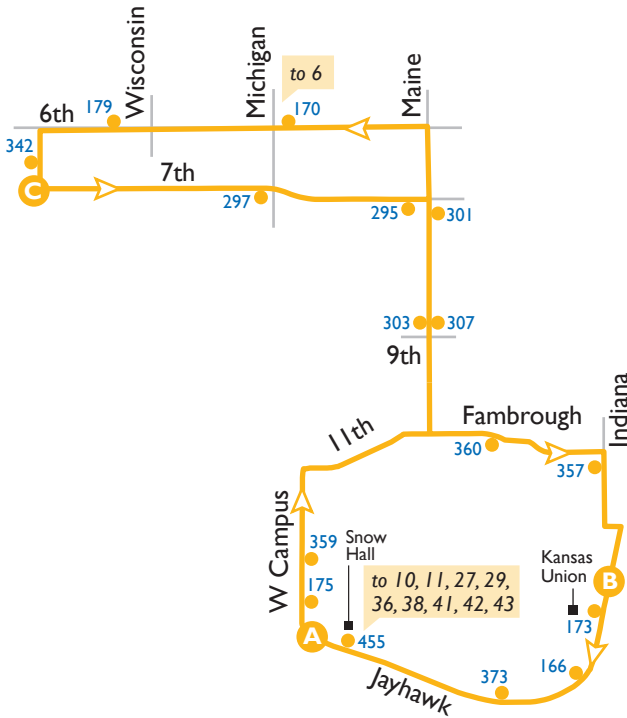

34 KU to 7th Street

- **A** Time point
- Bus stop
- # Bus stop number
- ★ Bus pass sales location

	A West 7th	B Kansas Union	C Snow Hall	A West 7th
AM	7:06	7:13	7:16	7:24
	7:26	7:33	7:36	7:44
	7:46	7:53	7:56	8:04
	8:06	8:13	8:16	8:24
	8:26	8:33	8:36	8:44
	8:46	8:53	8:56	9:04
	9:06	9:13	9:16	9:24
	9:26	9:33	9:36	9:44
	9:46	9:53	9:56	10:04
	10:06	10:13	10:16	10:24
	10:26	10:33	10:36	10:44
	10:46	10:53	10:56	11:04
PM	11:06	11:13	11:16	11:24
	11:26	11:33	11:36	11:44
	11:46	11:53	11:56	12:04
	12:06	12:13	12:16	12:24
	12:26	12:33	12:36	12:44
	12:46	12:53	12:56	1:04
	1:06	1:13	1:16	1:24
	1:26	1:33	1:36	1:44
	1:46	1:53	1:56	2:04
	2:06	2:13	2:16	2:24
	2:26	2:33	2:36	2:44
	2:46	2:53	2:56	3:04
3:06	3:13	3:16	3:24	
3:26	3:33	3:36	3:44	
3:46	3:53	3:56	4:04	
4:06	4:13	4:16	4:24	
4:26	4:33	4:36	4:44	
4:46	4:53	4:56	5:04	
5:06	5:13	5:16	5:24	
5:26	5:33	5:36	5:44	
5:46	5:53	5:56	6:04	
6:06	6:13	6:16	6:24	
6:26	6:33	6:36	6:44	
6:46	6:53	6:56	7:04	
7:06	7:13	7:16	7:24	
7:26	7:33	7:36	7:44	
7:46	7:53	7:56	8:04	
8:06	8:13	8:16	8:24	
8:26	8:33	8:36	8:44	
8:46	8:53	8:56	9:04	
9:06	9:13	9:16	9:24	
9:26	9:33	9:36	9:44	
9:46	9:57	10:00	10:08	

This route operates Monday–Friday while KU is in session during Fall and Spring semesters, including Labor Day. Please refer to Service Calendar on page 52.