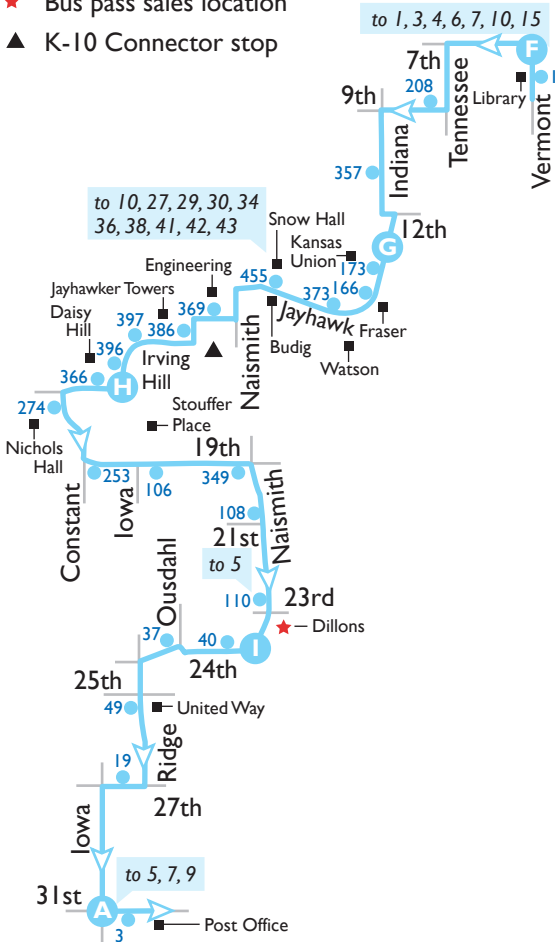

Downtown to KU to South Iowa Southbound

- **A** Time point
- Bus stop
- # Bus stop number
- ★ Bus pass sales location
- ▲ K-10 Connector stop

SOUTHBOUND

A Fall & Spring Semesters Classes in Session (Mon – Fri)

	F	G	H	I	A
	7th & Vermont	Kansas Union	Engel & Irving Hill	24th & Naismith	31st & Iowa
AM	6:31	6:38	6:48	6:56	7:03
	7:01	7:08	7:18	7:26	7:33
	7:31	7:38	7:48	7:56	8:03
	8:01	8:08	8:18	8:26	8:33
	8:31	8:38	8:48	8:56	9:03
	9:01	9:08	9:18	9:26	9:33
	9:31	9:38	9:48	9:56	10:03
	10:01	10:08	10:18	10:26	10:33
	10:31	10:38	10:48	10:56	11:03
	11:01	11:08	11:18	11:26	11:33
PM	11:31	11:38	11:48	11:56	12:03
	12:01	12:08	12:18	12:26	12:33
	12:31	12:38	12:48	12:56	1:03
	1:01	1:08	See note.	1:26	1:33
	1:31	1:38	See note.	1:56	2:03
	2:01	2:08	See note.	2:26	2:33
	2:31	2:38	See note.	2:56	3:03
	3:01	3:08	See note.	3:26	3:33
	3:31	3:38	See note.	3:56	4:03
	4:01	4:08	See note.	4:26	4:33
4:31	4:38	See note.	4:56	5:03	
5:01	5:08	See note.	5:26	5:33	
5:31	5:38	5:48	5:56	6:03	
6:01	6:08	6:18	6:26	6:33	
6:31	6:38	6:48	6:56	7:03	
7:01	7:08	7:18	7:26	7:33	
7:31	7:38	7:48	7:56	8:03	
8:01	8:08	8:18	8:26	8:33	
8:31	8:38	8:48	8:56	9:03	
9:01	9:08	9:18	9:26	9:33	
10:01	10:08	10:18	10:26	10:33	

B Saturdays, Class Breaks, Summer Semester

	F	G	H	I	A
	7th & Vermont	Kansas Union	Engel & Irving Hill	24th & Naismith	31st & Iowa
AM	6:31	6:38	6:48	6:56	7:03
	8:01	8:08	8:18	8:26	8:33
	9:31	9:38	9:48	9:56	10:03
PM	11:01	11:08	11:18	11:26	11:33
	12:31	12:38	12:48	12:56	1:03
	2:01	2:08	2:18	2:26	2:33
	3:31	3:38	3:48	3:56	4:03
	5:01	5:08	5:18	5:26	5:33
	6:31	6:38	6:48	6:56	7:03

NOTE: Engel & Irving Hill

Because of overcrowding, Route 11 southbound will not stop at Engel & Irving Hill from 1:00 p.m. to 5:30 p.m. Monday through Friday on A Schedule only. Riders traveling southbound from campus should use Route 43 during this time. Policy applies to Route 11 southbound only; northbound route is not affected.

This route operates Monday–Saturday, except holidays: New Year’s Day, Memorial Day, Independence Day, Thanksgiving Day, and Christmas Day. It follows B Schedule on Saturdays, Class Breaks, and Summer Semester.