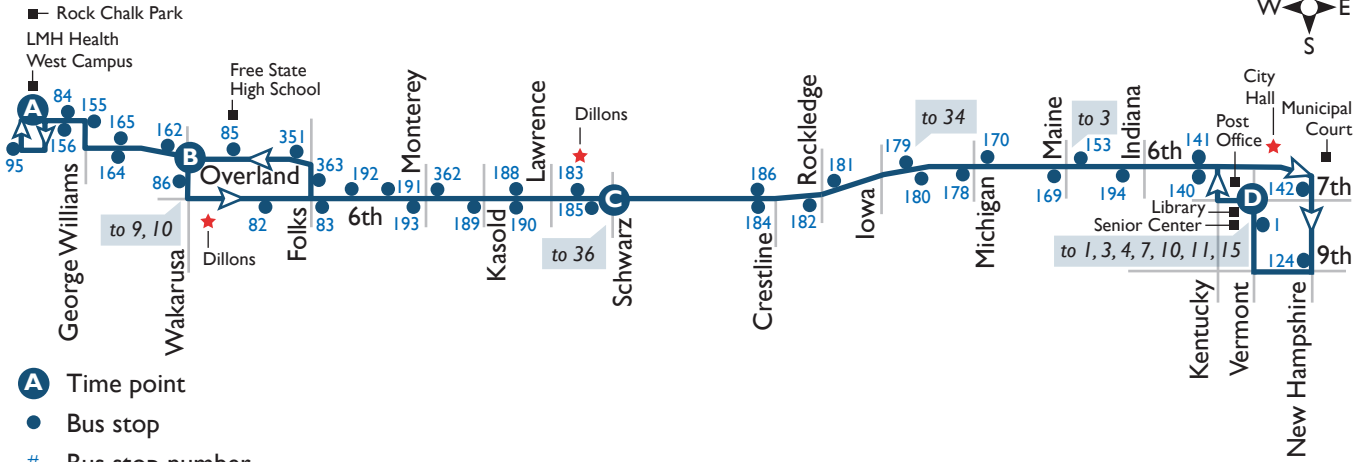

6

Downtown to Rock Chalk Park

- **A** Time point
- Bus stop
- # Bus stop number
- ★ Bus pass sales location

EASTBOUND

	A	B	C	D
	LMH Health	Wakarusa & Overland	6th & Schwarzwald	7th & Vermont
AM	6:27	6:03	6:10	6:20
	6:57	6:33	6:40	6:50
	7:27	7:03	7:10	7:20
	7:57	7:33	7:40	7:50
	8:27	8:03	8:10	8:20
	8:57	8:33	8:40	8:50
	9:27	9:03	9:10	9:20
	9:57	9:33	9:40	9:50
	10:27	10:03	10:10	10:20
	10:57	10:33	10:40	10:50
	11:27	11:03	11:10	11:20
PM	11:57	11:33	11:40	11:50
	12:27	12:03	12:10	12:20
	12:57	12:33	12:40	12:50
	1:27	1:03	1:10	1:20
	1:57	1:33	1:40	1:50
	2:27	2:03	2:10	2:20
	2:57	2:33	2:40	2:50
	3:27	3:03	3:10	3:20
	3:57	3:33	3:40	3:50
	4:27	4:03	4:10	4:20
	4:57	4:33	4:40	4:50
5:27	5:03	5:10	5:20	
5:57	5:33	5:40	5:50	
6:27	6:03	6:10	6:20	
6:57	6:33	6:40	6:50	
7:27	7:03	7:10	7:20	

WESTBOUND

	D	C	B	A
	7th & Vermont	6th & Schwarzwald	Wakarusa & Overland	LMH Health
AM	6:32	6:40	6:48	6:54
	7:02	7:10	7:18	7:24
	7:32	7:40	7:48	7:54
	8:02	8:10	8:18	8:24
	8:32	8:40	8:48	8:54
	9:02	9:10	9:18	9:24
	9:32	9:40	9:48	9:54
	10:02	10:10	10:18	10:24
	10:32	10:40	10:48	10:54
	11:02	11:10	11:18	11:24
	11:32	11:40	11:48	11:54
PM	12:02	12:10	12:18	12:24
	12:32	12:40	12:48	12:54
	1:02	1:10	1:18	1:24
	1:32	1:40	1:48	1:54
	2:02	2:10	2:18	2:24
	2:32	2:40	2:48	2:54
	3:02	3:10	3:18	3:24
	3:32	3:40	3:48	3:54
	4:02	4:10	4:18	4:24
	4:32	4:40	4:48	4:54
	5:02	5:10	5:18	5:24
5:32	5:40	5:48	5:54	
6:02	6:10	6:18	6:24	
6:32	6:40	6:48	6:54	
7:02	7:10	7:18	7:24	
7:32	7:40	7:48	7:54	

This route operates Monday–Saturday, except holidays: New Year’s Day, Memorial Day, Independence Day, Labor Day, Thanksgiving Day, and Christmas Day.