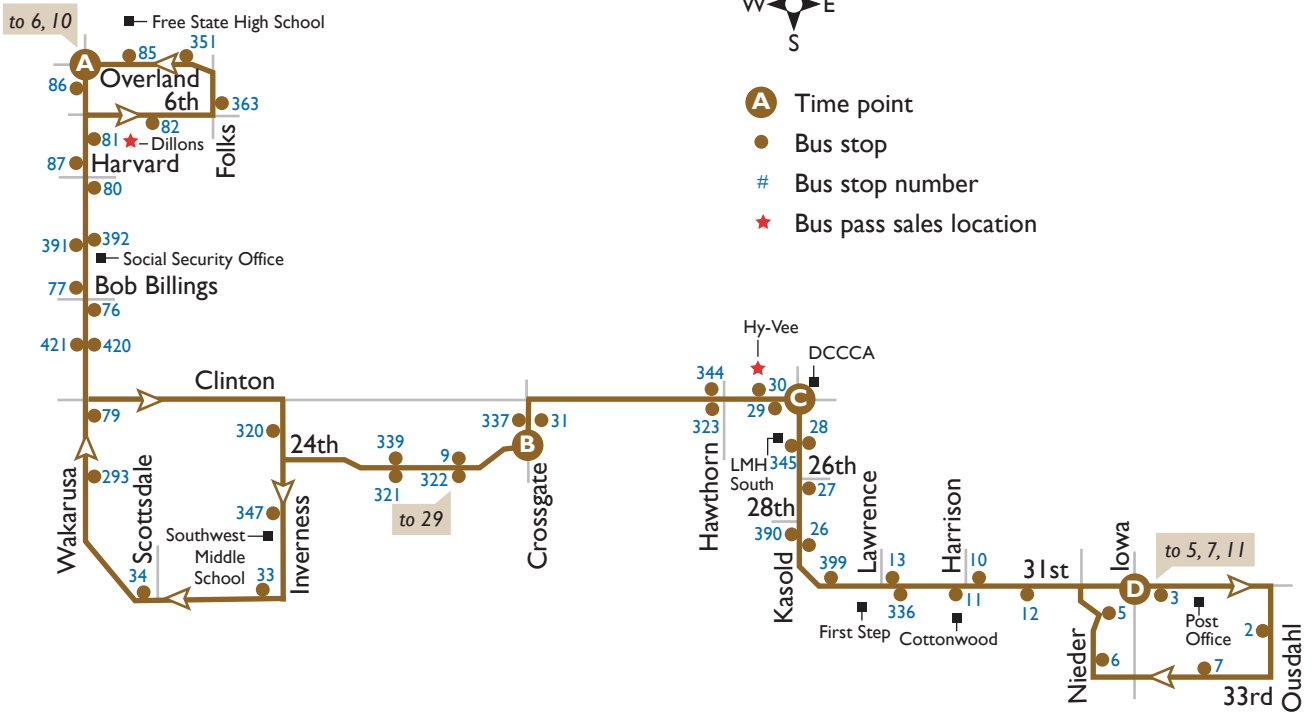

9

South Iowa to 6th & Wakarusa

- **A** Time point
- Bus stop
- # Bus stop number
- ★ Bus pass sales location

EASTBOUND

	A	B	C	D
	6th & Wakarusa	24th & Crossgate	Clinton & Kasold	31st & Iowa
AM	6:02	6:13	6:18	6:26
	7:02	7:13	7:18	7:26
	8:02	8:13	8:18	8:26
	9:02	9:13	9:18	9:26
	10:02	10:13	10:18	10:26
	11:02	11:13	11:18	11:26
PM	12:02	12:13	12:18	12:26
	1:02	1:13	1:18	1:26
	2:02	2:13	2:18	2:26
	3:02	3:13	3:18	3:26
	4:02	4:13	4:18	4:26
	5:02	5:13	5:18	5:26
	6:02	6:13	6:18	6:26
	7:02	7:13	7:18	7:26

WESTBOUND

	D	C	B	A
	31st & Iowa	Clinton & Kasold	24th & Crossgate	6th & Wakarusa
AM	6:32	6:38	6:40	6:57
	7:32	7:38	7:40	7:57
	8:32	8:38	8:40	8:57
	9:32	9:38	9:40	9:57
	10:32	10:38	10:40	10:57
	11:32	11:38	11:40	11:57
PM	12:32	12:38	12:40	12:57
	1:32	1:38	1:40	1:57
	2:32	2:38	2:40	2:57
	3:32	3:38	3:40	3:57
	4:32	4:38	4:40	4:57
	5:32	5:38	5:40	5:57
	6:32	6:38	6:40	6:57
	7:32	7:38	7:40	7:57

This route operates Monday–Saturday, except holidays: New Year’s Day, Memorial Day, Independence Day, Labor Day, Thanksgiving Day, and Christmas Day.