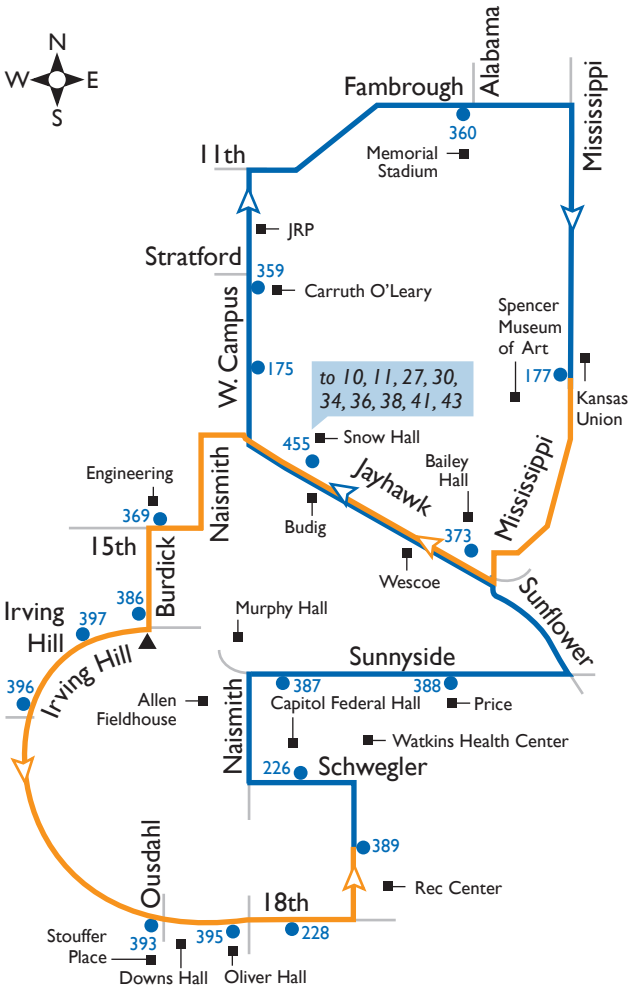

42

Campus Circulator (Blue)

- Bus stop
- # Bus stop number
- ▲ K-10 Connector stop
- Northbound
- Southbound

Rec Center to Kansas Union

FREQUENCY 7:10 a.m.–5:30 p.m.
Every 8–10 minutes

NOTE: For evening service, refer to Route 44.

This route operates Monday–Friday while KU is in session during Fall and Spring semesters, including Labor Day. Please refer to Service Calendar on page 52.