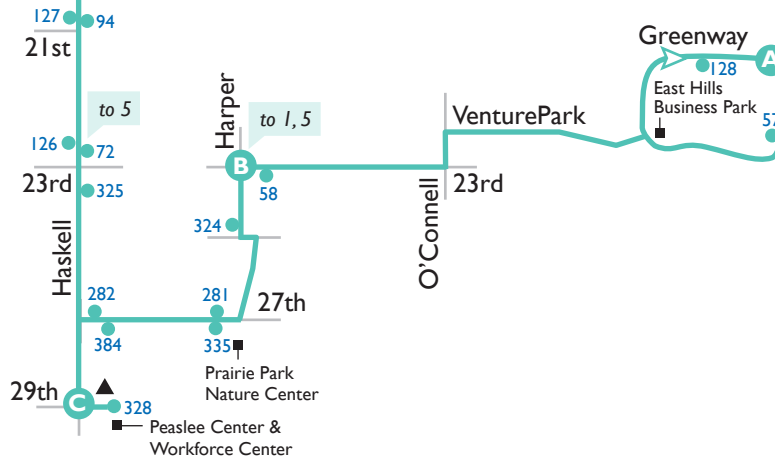

NORTHBOUND

	A	B	C	D	E
	East Hills Business Park	23rd & Harper	Peaslee Center	19th & Haskell	7th & Vermont
AM	6:33	6:39	6:44	6:49	6:56
	7:33	7:39	7:44	7:49	7:56
	8:33	8:39	8:44	8:49	8:56
	9:33	9:39	9:44	9:49	9:56
	10:33	10:39	10:44	10:49	10:56
PM	11:33	11:39	11:44	11:49	11:56
	12:33	12:39	12:44	12:49	12:56
	1:33	1:39	1:44	1:49	1:56
	2:33	2:39	2:44	2:49	2:56
	3:33	3:39	3:44	3:49	3:56
	4:33	4:39	4:44	4:49	4:56
	5:33	5:39	5:44	5:49	5:56
	6:33	6:39	6:44	6:49	6:56
	7:33	7:39	7:44	7:49	7:56

SOUTHBOUND

	E	D	C	B	A
	7th & Vermont	19th & Haskell	Peaslee Center	23rd & Harper	East Hills Business Park
AM	6:00	6:07	6:14	6:19	6:27
	7:00	7:07	7:14	7:19	7:27
	8:00	8:07	8:14	8:19	8:27
	9:00	9:07	9:14	9:19	9:27
	10:00	10:07	10:14	10:19	10:27
	11:00	11:07	11:14	11:19	11:27
PM	12:00	12:07	12:14	12:19	12:27
	1:00	1:07	1:14	1:19	1:27
	2:00	2:07	2:14	2:19	2:27
	3:00	3:07	3:14	3:19	3:27
	4:00	4:07	4:14	4:19	4:27
	5:00	5:07	5:14	5:19	5:27
	6:00	6:07	6:14	6:19	6:27
	7:00	7:07	7:14	7:19	7:27

This route operates Monday–Saturday, except holidays: New Year’s Day, Memorial Day, Independence Day, Labor Day, Thanksgiving Day, and Christmas Day.