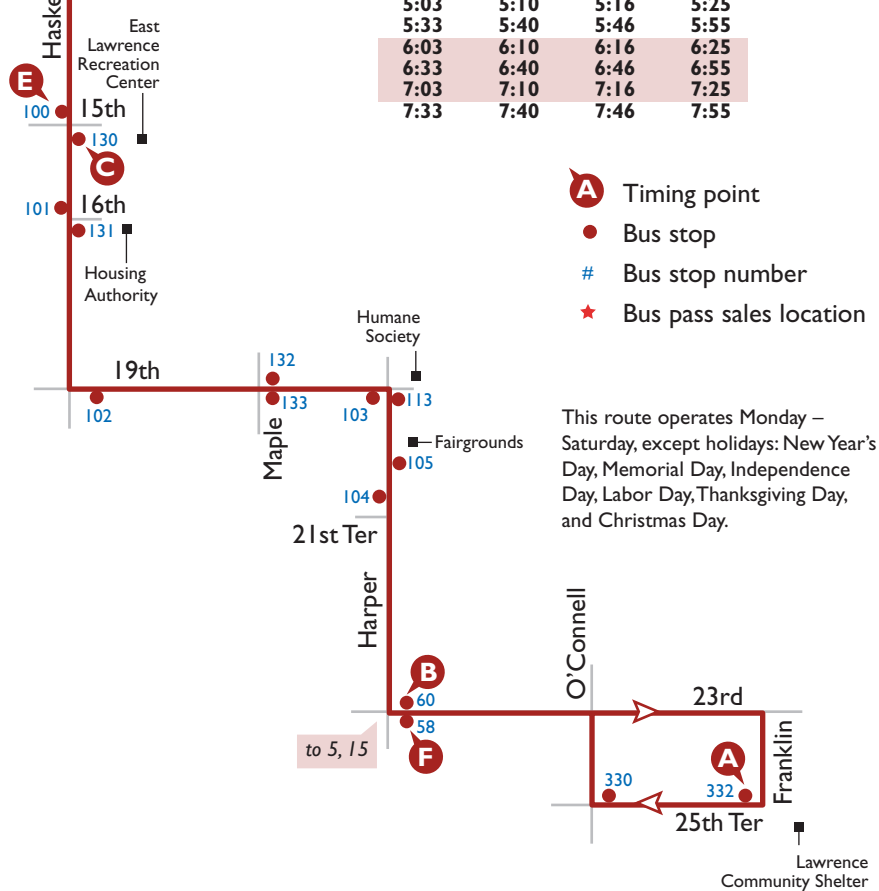

Downtown to East Lawrence

SOUTHBOUND

	D 7th & Vermont	E 15th & Haskell	F 23rd & Harper	A 25th & Franklin
AM	6:03 6:33 7:03 7:33 8:03 8:33 9:03 9:33 10:03 10:33 11:03 11:33	6:10 6:40 7:10 7:40 8:10 8:40 9:10 9:40 10:10 10:40 11:10 11:40	6:16 6:46 7:16 7:46 8:16 8:46 9:16 9:46 10:16 10:46 11:16 11:46	6:25 6:55 7:25 7:55 8:25 8:55 9:25 9:55 10:25 10:55 11:25 11:55
PM	12:03 12:33 1:03 1:33 2:03 2:33 3:03 3:33 4:03 4:33 5:03 5:33 6:03 6:33 7:03 7:33	12:10 12:40 1:10 1:40 2:10 2:40 3:10 3:40 4:10 4:40 5:10 5:40 6:10 6:40 7:10 7:40	12:16 12:46 1:16 1:46 2:16 2:46 3:16 3:46 4:16 4:46 5:16 5:46 6:16 6:46 7:16 7:46	12:25 12:55 1:25 1:55 2:25 2:55 3:25 3:55 4:25 4:55 5:25 5:55 6:25 6:55 7:25 7:55

NORTHBOUND

	A 25th & Franklin	B 23rd & Harper	C 15th & Haskell	D 7th & Vermont
AM	6:05 6:35 7:05 7:35 8:05 8:35 9:05 9:35 10:05 10:35 11:05 11:35	6:12 6:42 7:12 7:42 8:12 8:42 9:12 9:42 10:12 10:42 11:12 11:42	6:19 6:49 7:19 7:49 8:19 8:49 9:19 9:49 10:19 10:49 11:19 11:49	6:27 6:57 7:27 7:57 8:27 8:57 9:27 9:57 10:27 10:57 11:27 11:57
PM	12:05 12:35 1:05 1:35 2:05 2:35 3:05 3:35 4:05 4:35 5:05 5:35 6:05 6:35 7:05 7:35	12:12 12:42 1:12 1:42 2:12 2:42 3:12 3:42 4:12 4:42 5:12 5:42 6:12 6:42 7:12 7:42	12:19 12:49 1:19 1:49 2:19 2:49 3:19 3:49 4:19 4:49 5:19 5:49 6:19 6:49 7:19 7:49	12:27 12:57 1:27 1:57 2:27 2:57 3:27 3:57 4:27 4:57 5:27 5:57 6:27 6:57 7:27 7:57

- A** Timing point
- Bus stop
- # Bus stop number
- ★ Bus pass sales location

This route operates Monday – Saturday, except holidays: New Year's Day, Memorial Day, Independence Day, Labor Day, Thanksgiving Day, and Christmas Day.