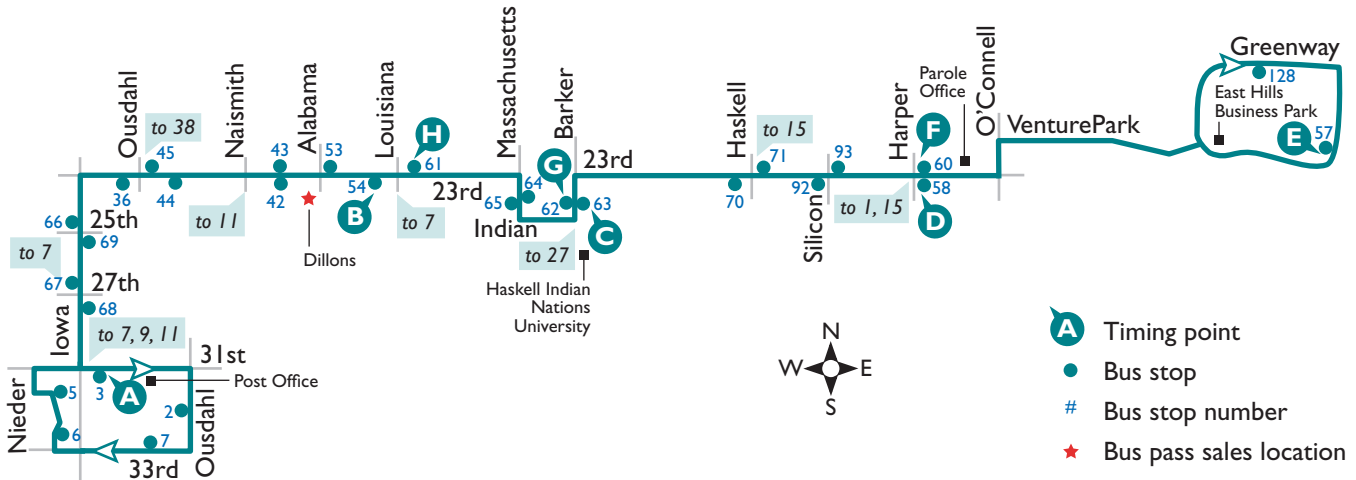

5

South Iowa to East Hills Business Park

- **A** Timing point
- Bus stop
- # Bus stop number
- ★ Bus pass sales location

EASTBOUND

	A	B	C	D	E
	31st & Iowa	23rd & Louisiana	Haskell University	23rd & Harper	East Hills
AM	6:00	6:12	6:15	6:19	6:28
	6:30	6:42	6:45	6:49	6:58
	7:00	7:12	7:15	7:19	7:28
	7:30	7:42	7:45	7:49	7:58
	8:00	8:12	8:15	8:19	8:28
	8:30	8:42	8:45	8:49	8:58
	9:00	9:12	9:15	9:19	9:28
	9:30	9:42	9:45	9:49	9:58
	10:00	10:12	10:15	10:19	10:28
	10:30	10:42	10:45	10:49	10:58
PM	11:00	11:12	11:15	11:19	11:28
	11:30	11:42	11:45	11:49	11:58
	12:00	12:12	12:15	12:19	12:28
	12:30	12:42	12:45	12:49	12:58
	1:00	1:12	1:15	1:19	1:28
	1:30	1:42	1:45	1:49	1:58
	2:00	2:12	2:15	2:19	2:28
	2:30	2:42	2:45	2:49	2:58
	3:00	3:12	3:15	3:19	3:28
	3:30	3:42	3:45	3:49	3:58
4:00	4:12	4:15	4:19	4:28	
4:30	4:42	4:45	4:49	4:58	
5:00	5:12	5:15	5:19	5:28	
5:30	5:42	5:45	5:49	5:58	
6:00	6:12	6:15	6:19	6:28	
6:30	6:42	6:45	6:49	6:58	
7:00	7:12	7:15	7:19	7:28	
7:30	7:42	7:45	7:49	7:58	

WESTBOUND

	E	F	G	H	A
	East Hills	23rd & Harper	Haskell University	23rd & Louisiana	31st & Iowa
AM	6:04	6:12	6:18	6:21	6:30
	6:34	6:42	6:48	6:51	7:00
	7:04	7:12	7:18	7:21	7:30
	7:34	7:42	7:48	7:51	8:00
	8:04	8:12	8:18	8:21	8:30
	8:34	8:42	8:48	8:51	9:00
	9:04	9:12	9:18	9:21	9:30
	9:34	9:42	9:48	9:51	10:00
	10:04	10:12	10:18	10:21	10:30
	10:34	10:42	10:48	10:51	11:00
PM	11:04	11:12	11:18	11:21	11:30
	11:34	11:42	11:48	11:51	12:00
	12:04	12:12	12:18	12:21	12:30
	12:34	12:42	12:48	12:51	1:00
	1:04	1:12	1:18	1:21	1:30
	1:34	1:42	1:48	1:51	2:00
	2:04	2:12	2:18	2:21	2:30
	2:34	2:42	2:48	2:51	3:00
	3:04	3:12	3:18	3:21	3:30
	3:34	3:42	3:48	3:51	4:00
4:04	4:12	4:18	4:21	4:30	
4:34	4:42	4:48	4:51	5:00	
5:04	5:12	5:18	5:21	5:30	
5:34	5:42	5:48	5:51	6:00	
6:04	6:12	6:18	6:21	6:30	
6:34	6:42	6:48	6:51	7:00	
7:04	7:12	7:18	7:21	7:30	
7:34	7:42	7:48	7:51	8:00	

This route operates Monday–Saturday, except holidays: New Year’s Day, Memorial Day, Independence Day, Labor Day, Thanksgiving Day, and Christmas Day.