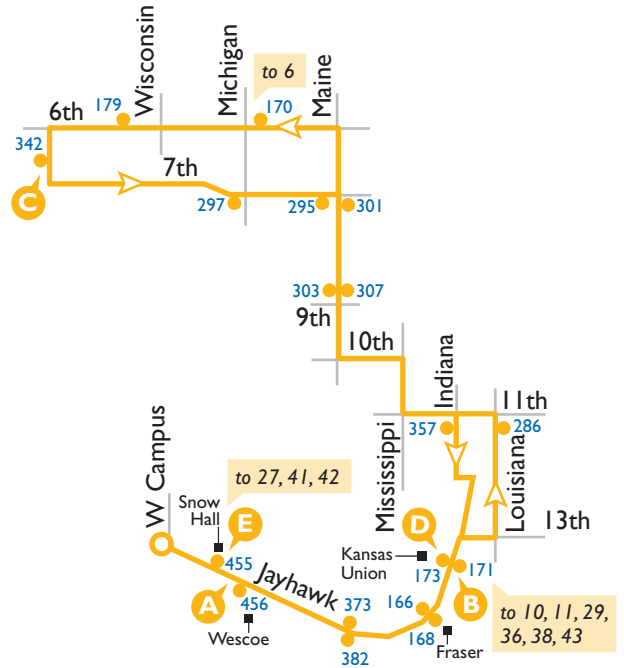

34 KU to 7th Street

- **A** Timing point
- Bus stop
- # Bus stop number
- ★ Bus pass sales location

This route operates Monday–Friday while KU is in session, except holidays and breaks: Martin Luther King Day, Spring Break, Memorial Day, Spring Stop Day, Summer Semester, Labor Day, Fall Break, Thanksgiving Break, Fall Stop Day, and Winter Break.

NORTHBOUND

	A Wescoe Hall	B Kansas Union	C West 7th
AM	7:17	7:22	7:31
	7:47	7:52	8:01
	8:17	8:22	8:31
	8:47	8:52	9:01
	9:17	9:22	9:31
PM	9:47	9:52	10:01
	10:17	10:22	10:31
	10:47	10:52	11:01
	11:17	11:22	11:31
	11:47	11:52	12:01
	12:17	12:22	12:31
	12:47	12:52	1:01
	1:17	1:22	1:31
	1:47	1:52	2:01
	2:17	2:22	2:31
	2:47	2:52	3:01
	3:17	3:22	3:31
	3:47	3:52	4:01
	4:17	4:22	4:31
	4:47	4:52	5:01
5:17	5:22	5:31	
5:47	5:52	6:01	
6:17	6:22	6:31	
6:47	6:52	7:01	
7:17	7:22	7:31	
7:47	7:52	8:01	
8:17	8:22	8:31	
8:47	8:52	9:01	
9:17	9:22	9:31	
9:57	10:02	10:11	

SOUTHBOUND

	C West 7th	D Kansas Union	E Snow Hall
AM	7:05	7:13	7:17
	7:35	7:43	7:47
	8:05	8:13	8:17
	8:35	8:43	8:47
	9:05	9:13	9:17
	9:35	9:43	9:47
	10:05	10:13	10:17
	10:35	10:43	10:47
	11:05	11:13	11:17
	11:35	11:43	11:47
PM	12:05	12:13	12:17
	12:35	12:43	12:47
	1:05	1:13	1:17
	1:35	1:43	1:47
	2:05	2:13	2:17
	2:35	2:43	2:47
	3:05	3:13	3:17
	3:35	3:43	3:47
	4:05	4:13	4:17
	4:35	4:43	4:47
	5:05	5:13	5:17
	5:35	5:43	5:47
	6:05	6:13	6:17
6:35	6:43	6:47	
7:05	7:13	7:17	
7:35	7:43	7:47	
8:05	8:13	8:17	
8:35	8:43	8:47	
9:05	9:13	9:17	
9:35	9:43	9:57