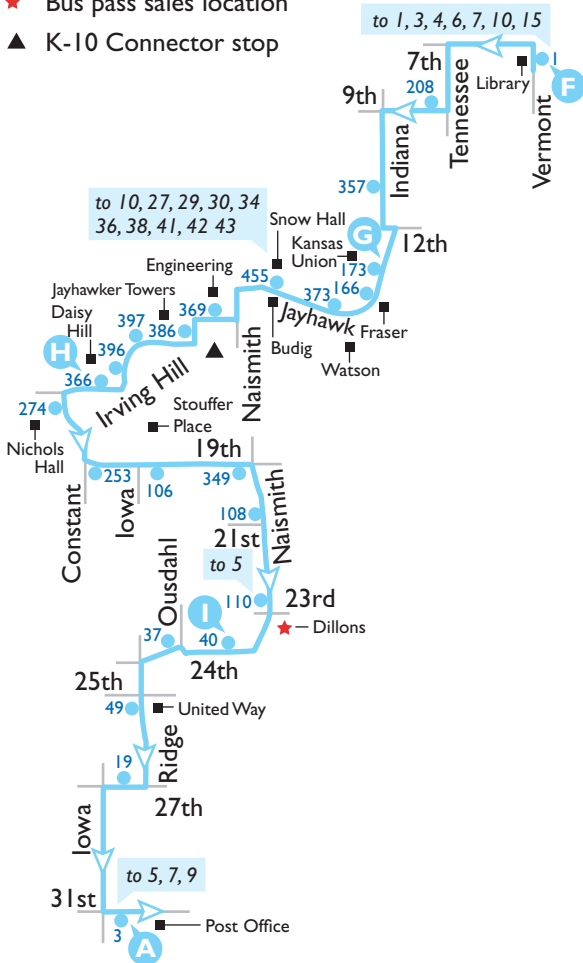

Downtown to KU to South Iowa Southbound

- **A** Timing point
- Bus stop
- # Bus stop number
- ★ Bus pass sales location
- ▲ K-10 Connector stop

NOTE: Engel & Irving Hill

Because of overcrowding, Route 11 southbound will not stop at Engel & Irving Hill from 1:00 p.m. to 5:30 p.m. Monday through Friday on A Schedule only. Riders traveling southbound from campus should use Route 43 during this time. Policy applies to Route 11 southbound only; northbound route is not affected.

This route operates Monday–Saturday, except holidays: New Year’s Day, Memorial Day, Independence Day, Labor Day, Thanksgiving Day, and Christmas Day. It follows B Schedule on Saturdays, Class Breaks, and Summer Semester.

SOUTHBOUND

A Fall & Spring Semesters Classes in Session (Mon – Fri)

	F 7th & Vermont	G Kansas Union	H Engel & Irving Hill	I 24th & Naismith	A 31st & Iowa
AM	6:31	6:38	6:48	6:56	7:03
	7:01	7:08	7:18	7:26	7:33
	7:31	7:38	7:48	7:56	8:03
	8:01	8:08	8:18	8:26	8:33
	8:31	8:38	8:48	8:56	9:03
	9:01	9:08	9:18	9:26	9:33
	9:31	9:38	9:48	9:56	10:03
	10:01	10:08	10:18	10:26	10:33
	10:31	10:38	10:48	10:56	11:03
	11:01	11:08	11:18	11:26	11:33
PM	11:31	11:38	11:48	11:56	12:03
	12:01	12:08	12:18	12:26	12:33
	12:31	12:38	12:48	12:56	1:03
	1:01	1:08	See note.	1:26	1:33
	1:31	1:38	See note.	1:56	2:03
	2:01	2:08	See note.	2:26	2:33
	2:31	2:38	See note.	2:56	3:03
	3:01	3:08	See note.	3:26	3:33
	3:31	3:38	See note.	3:56	4:03
	4:01	4:08	See note.	4:26	4:33
4:31	4:38	See note.	4:56	5:03	
5:01	5:08	5:48	5:26	5:33	
5:31	5:38	5:48	5:56	6:03	
6:01	6:08	6:18	6:26	6:33	
6:31	6:38	6:48	6:56	7:03	
7:01	7:08	7:18	7:26	7:33	
7:31	7:38	7:48	7:56	8:03	
8:01	8:08	8:18	8:26	8:33	
8:31	8:38	8:48	8:56	9:03	
9:01	9:08	9:18	9:26	9:33	
10:01	10:08	10:18	10:26	10:33	

B Saturdays, Class Breaks, Summer Semester

	F 7th & Vermont	G Kansas Union	H Engel & Irving Hill	I 24th & Naismith	A 31st & Iowa
AM	6:31	6:38	6:48	6:56	7:03
	7:01	7:08	7:18	7:26	7:33
	7:31	7:38	7:48	7:56	8:03
	8:01	8:08	8:18	8:26	8:33
	8:31	8:38	8:48	8:56	9:03
	9:01	9:08	9:18	9:26	9:33
	9:31	9:38	9:48	9:56	10:03
	10:01	10:08	10:18	10:26	10:33
	10:31	10:38	10:48	10:56	11:03
	11:01	11:08	11:18	11:26	11:33
PM	11:31	11:38	11:48	11:56	12:03
	12:01	12:08	12:18	12:26	12:33
	12:31	12:38	12:48	12:56	1:03
	1:01	1:08	1:18	1:26	1:33
	1:31	1:38	1:48	1:56	2:03
	2:01	2:08	2:18	2:26	2:33
	2:31	2:38	2:48	2:56	3:03
	3:01	3:08	3:18	3:26	3:33
	3:31	3:38	3:48	3:56	4:03
	4:01	4:08	4:18	4:26	4:33
5:01	5:08	5:18	5:26	5:33	
5:31	5:38	5:48	5:56	6:03	
6:31	6:38	6:48	6:56	7:03	
7:01	7:08	7:18	7:26	7:33