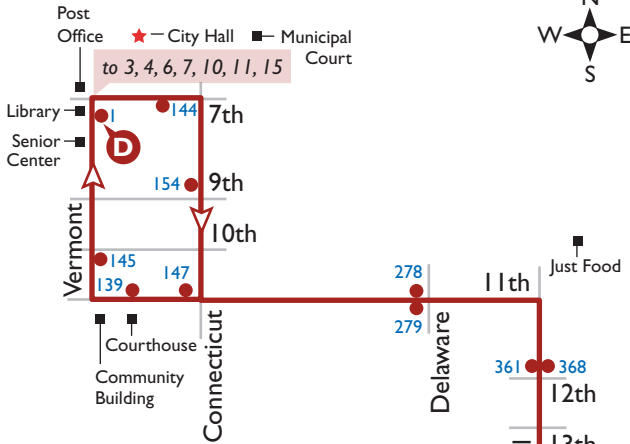

Downtown to East Lawrence

SOUTHBOUND

	D 7th & Vermont	E 15th & Haskell	F 23rd & Harper	A 25th & Franklin
AM	6:03 6:33 7:03 7:33 8:03 8:33 9:03 9:33 10:03 10:33 11:03 11:33	6:10 6:40 7:10 7:40 8:10 8:40 9:10 9:40 10:10 10:40 11:10 11:40	6:16 6:46 7:16 7:46 8:16 8:46 9:16 9:46 10:16 10:46 11:16 11:46	6:25 6:55 7:25 7:55 8:25 8:55 9:25 9:55 10:25 10:55 11:25 11:55
PM	12:03 12:33 1:03 1:33 2:03 2:33 3:03 3:33 4:03 4:33 5:03 5:33 6:03 6:33 7:03 7:33	12:10 12:40 1:10 1:40 2:10 2:40 3:10 3:40 4:10 4:40 5:10 5:40 6:10 6:40 7:10 7:40	12:16 12:46 1:16 1:46 2:16 2:46 3:16 3:46 4:16 4:46 5:16 5:46 6:16 6:46 7:16 7:46	12:25 12:55 1:25 1:55 2:25 2:55 3:25 3:55 4:25 4:55 5:25 5:55 6:25 6:55 7:25 7:55

NORTHBOUND

	A 25th & Franklin	B 23rd & Harper	C 15th & Haskell	D 7th & Vermont
AM	6:05 6:35 7:05 7:35 8:05 8:35 9:05 9:35 10:05 10:35 11:05 11:35	6:12 6:42 7:12 7:42 8:12 8:42 9:12 9:42 10:12 10:42 11:12 11:42	6:19 6:49 7:19 7:49 8:19 8:49 9:19 9:49 10:19 10:49 11:19 11:49	6:27 6:57 7:27 7:57 8:27 8:57 9:27 9:57 10:27 10:57 11:27 11:57
PM	12:05 12:35 1:05 1:35 2:05 2:35 3:05 3:35 4:05 4:35 5:05 5:35 6:05 6:35 7:05 7:35	12:12 12:42 1:12 1:42 2:12 2:42 3:12 3:42 4:12 4:42 5:12 5:42 6:12 6:42 7:12 7:42	12:19 12:49 1:19 1:49 2:19 2:49 3:19 3:49 4:19 4:49 5:19 5:49 6:19 6:49 7:19 7:49	12:27 12:57 1:27 1:57 2:27 2:57 3:27 3:57 4:27 4:57 5:27 5:57 6:27 6:57 7:27 7:57