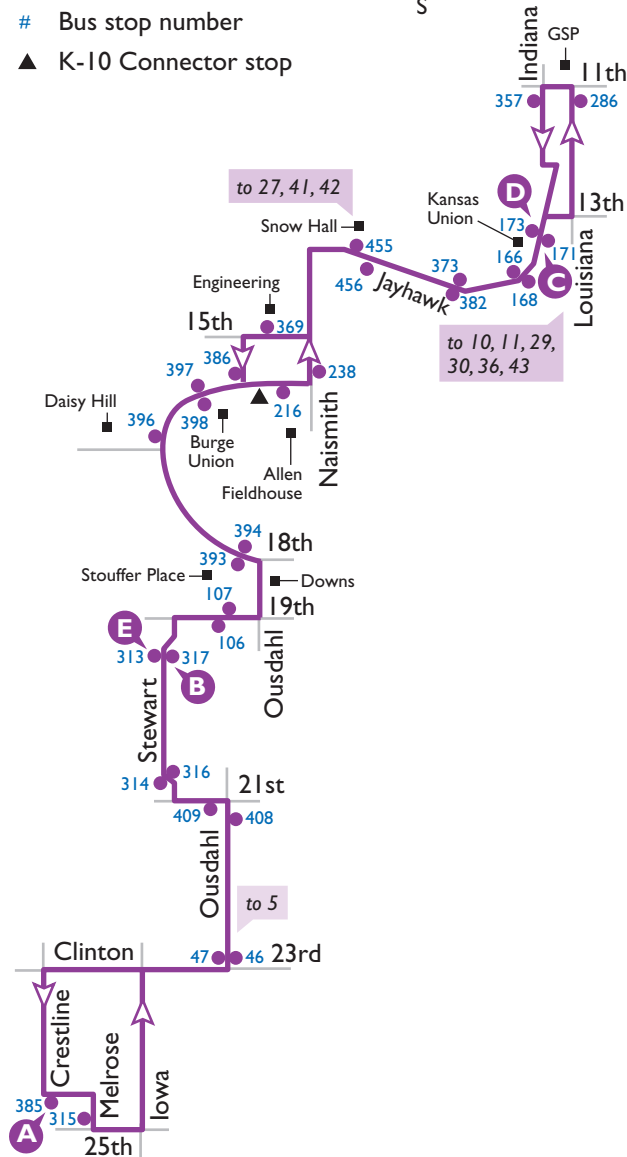

38

25th & Melrose to KU

- A** Timing point
- Bus stop
- # Bus stop number
- ▲ K-10 Connector stop

NORTHBOUND

AM TIMES

A	B	C
25th & Melrose	Stewart Avenue	Kansas Union
7:15	7:24	7:37
7:35	7:44	7:57
8:05	8:14	8:27
8:25	8:34	8:47
8:55	9:04	9:17
9:15	9:24	9:37
9:45	9:54	10:07
10:05	10:14	10:27
10:35	10:44	10:57
10:55	11:04	11:17
11:25	11:34	11:47
11:45	11:54	