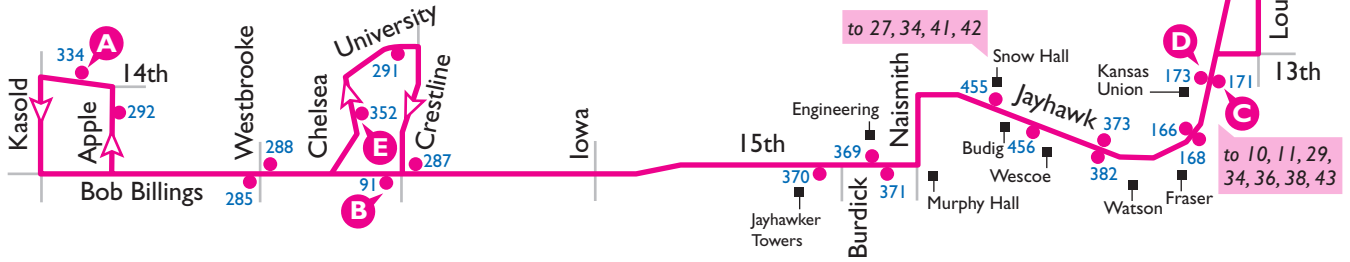

30

Bob Billings & Kasold to KU

- **A** Timing point
- Bus stop
- # Bus stop number

EASTBOUND

WESTBOUND

	A 14th & Apple Ln	B Crestline	C Kansas Union
AM			
	7:15	7:18	7:30
	7:35	7:38	7:50
	7:55	7:58	8:10
	8:15	8:18	8:30
	8:35	8:38	8:50
	8:55	8:58	9:10
	9:15	9:18	9:30
	9:35	9:38	9:50
	9:55	9:58	10:10
	10:15	10:18	10:30
	10:35	10:38	10:50
	10:55	10:58	11:10
	11:15	11:18	11:30
	11:35	11:38	11:50
	11:55	11:58	12:10
PM			
	12:15	12:18	12:30
	12:35	12:38	12:50
	12:55	12:58	1:10
	1:15	1:18	1:30
	1:35	1:38	1:50
	1:55	1:58	2:10
	2:15	2:18	2:30
	2:35	2:38	2:50
	2:55	2:58	3:10
	3:15	3:18	3:30
	3:35	3:38	3:50
	3:55	3:58	4:10
	4:15	4:18	4:30
	4:35	4:38	4:50
	4:55	4:58	5:10
	5:15	5:18	5:30
	5:35	5:38	5:50
	6:15	6:18	6:30
	6:55	6:58	7:10
	7:35	7:38	7:50
	8:15	8:18	8:30
	8:55	8:58	9:10
	9:35	9:38	9:50

	D Kansas Union	E Chelsea Place	A 14th & Apple Ln
AM			
		7:10	7:15
		7:30	7:35
		7:50	7:55
		8:10	8:15
		8:30	8:35
		8:50	8:55
		9:10	9:15
		9:30	9:35
		9:50	9:55
		10:10	10:15
		10:30	10:35
		10:50	10:55
		11:10	11:15
		11:30	11:35
		11:50	11:55
		12:10	12:15
PM			
	12:18	12:30	12:35
	12:38	12:50	12:55
	12:58	1:10	1:15
	1:18	1:30	1:35
	1:38	1:50	1:55
	1:58	2:10	2:15
	2:18	2:30	2:35
	2:38	2:50	2:55
	2:58	3:10	3:15
	3:18	3:30	3:35
	3:38	3:50	3:55
	3:58	4:10	4:15
	4:18	4:30	4:35
	4:38	4:50	4:55
	4:58	5:10	5:15
	5:18	5:30	5:35
	5:38	5:50	5:55
	5:58	6:10	6:15
	6:38	6:50	6:55
	7:18	7:30	7:35
	7:58	8:10	8:15
	8:38	8:50	8:55
	9:18	9:30	9:35
	10:08	10:20	10:25