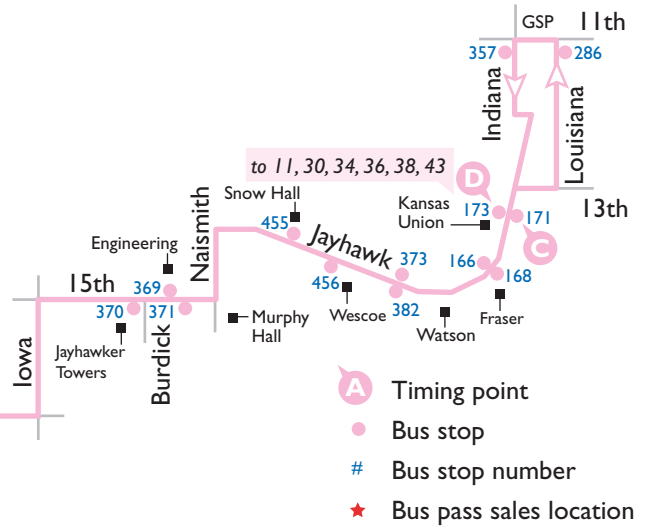

27th & Wakarusa to KU

A Fall & Spring Semesters Classes in Session (Mon – Fri)

	EASTBOUND			WESTBOUND		
	A	B	C	D	E	A
	24th & Crossgate	Clinton & Lawrence	Kansas Union	Kansas Union	Clinton & Kasold	24th & Crossgate
AM	7:00	7:05	7:20	7:25	7:37	7:47
	7:20	7:25	7:40	7:45	7:57	8:07
	7:40	7:45	8:00	8:05	8:17	8:27
	8:00	8:05	8:20	8:25	8:37	8:47
	8:20	8:25	8:40	8:45	8:57	9:07
	8:40	8:45	9:00	9:05	9:17	9:27
	9:00	9:05	9:20	9:25	9:37	9:47
	9:20	9:25	9:40	9:45	9:57	10:07
	9:40	9:45	10:00	10:05	10:17	10:27
	10:00	10:05	10:20	10:25	10:37	10:47
	10:20	10:25	10:40	10:45	10:57	11:07
	10:40	10:45	11:00	11:05	11:17	11:27
	11:00	11:05	11:20	11:25	11:37	11:47
	11:20	11:25	11:40	11:45	11:57	12:07
	11:40	11:45	12:00	12:05	12:17	12:27
PM	12:00	12:05	12:20	12:25	12:37	12:47
	12:20	12:25	12:40	12:45	12:57	1:07
	12:40	12:45	1:00	1:05	1:17	1:27
	1:00	1:05	1:20	1:25	1:37	1:47
	1:20	1:25	1:40	1:45	1:57	2:07
	1:40	1:45	2:00	2:05	2:17	2:27
	2:00	2:05	2:20	2:25	2:37	2:47
	2:20	2:25	2:40	2:45	2:57	3:07
	2:40	2:45	3:00	3:05	3:17	3:27
	3:00	3:05	3:20	3:25	3:37	3:47
	3:20	3:25	3:40	3:45	3:57	4:07
	3:40	3:45	4:00	4:05	4:17	4:27
	4:00	4:05	4:20	4:25	4:37	4:47
	4:20	4:25	4:40	4:45	4:57	5:07
	4:40	4:45	5:00	5:05	5:17	5:27
	5:00	5:05	5:20	5:25	5:37	5:47
	5:20	5:25	5:40	5:45	5:57	6:07
	5:40	5:45	6:00	6:05	6:17	6:27
	6:40	6:45	7:00	7:05	7:17	7:27
	7:40	7:45	8:00	8:05	8:17	8:27
	8:40	8:45	9:00	9:05	9:17	9:27
	9:40	9:45	10:00	10:05	10:17	10:27

B Class Breaks and Summer Semester (Mon – Fri)

	EASTBOUND			WESTBOUND		
	A	B	C	D	E	A
	24th & Crossgate	Clinton & Lawrence	Kansas Union	Kansas Union	Clinton & Kasold	24th & Crossgate
AM	7:20	7:25	7:33	7:39	7:49	7:56
	8:00	8:05	8:13	8:19	8:29	8:36
	8:40	8:45	8:53	8:59	9:09	9:16
	9:20	9:25	9:33	9:39	9:49	9:56
	10:00	10:05	10:13	10:19	10:29	10:36
	10:40	10:45	10:53	10:59	11:09	11:16
	11:20	11:25	11:33	11:39	11:49	11:56
PM	12:00	12:05	12:13	12:19	12:29	12:36
	12:40	12:45	12:53	12:59	1:09	1:16
	1:20	1:25	1:33	1:39	1:49	1:56
	2:00	2:05	2:13	2:19	2:29	2:36
	2:40	2:45	2:53	2:59	3:09	3:16
	3:20	3:25	3:33	3:39	3:49	3:56
	4:00	4:05	4:13	4:19	4:29	4:36
	4:40	4:45	4:53	4:59	5:09	5:16
	5:40	5:45	5:53	6:05	6:15	6:22

This route operates Monday–Friday, except holidays: New Year’s Day, Memorial Day, Independence Day, Labor Day, Thanksgiving Day, and Christmas Day. It follows B Schedule during Class Breaks and Summer Semester.