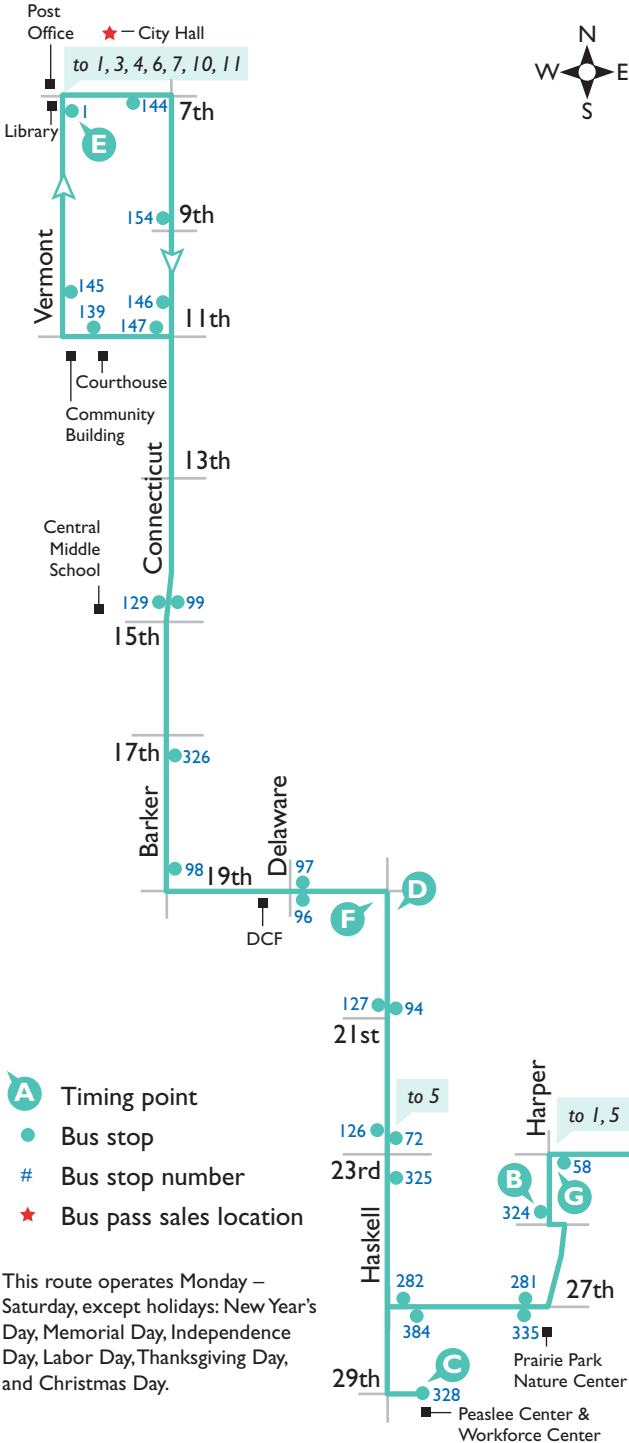

15

Downtown to the Peaslee Center

NORTHBOUND

	A	B	C	D	E
	East Hills Business Park	Harper & 25th Terr	Peaslee Center	19th & Haskell	7th & Vermont
AM	6:33	6:39	6:44	6:49	6:56
	7:33	7:39	7:44	7:49	7:56
	8:33	8:39	8:44	8:49	8:56
	9:33	9:39	9:44	9:49	9:56
	10:33	10:39	10:44	10:49	10:56
PM	11:33	11:39	11:44	11:49	11:56
	12:33	12:39	12:44	12:49	12:56
	1:33	1:39	1:44	1:49	1:56
	2:33	2:39	2:44	2:49	2:56
	3:33	3:39	3:44	3:49	3:56
	4:33	4:39	4:44	4:49	4:56
	5:33	5:39	5:44	5:49	5:56
	6:33	6:39	6:44	6:49	6:56
	7:33	7:39	7:44	7:49	7:56

SOUTHBOUND

	E	F	C	G	A
	7th & Vermont	19th & Haskell	Peaslee Center	23rd & Harper	East Hills Business Park
AM	6:00	6:07	6:14	6:19	6:27
	7:00	7:07	7:14	7:19	7:27
	8:00	8:07	8:14	8:19	8:27
	9:00	9:07	9:14	9:19	9:27
	10:00	10:07	10:14	10:19	10:27
	11:00	11:07	11:14	11:19	11:27
PM	12:00	12:07	12:14	12:19	12:27
	1:00	1:07	1:14	1:19	1:27
	2:00	2:07	2:14	2:19	2:27
	3:00	3:07	3:14	3:19	3:27
	4:00	4:07	4:14	4:19	4:27
	5:00	5:07	5:14	5:19	5:27
	6:00	6:07	6:14	6:19	6:27
	7:00	7:07	7:14	7:19	7:27