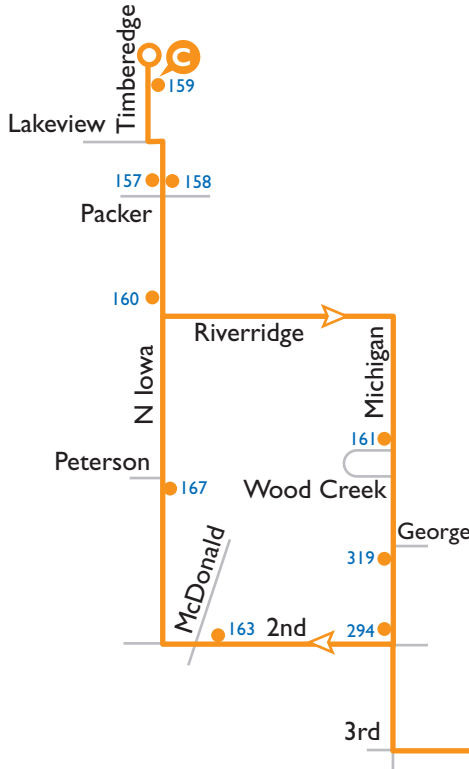

3

Downtown to Lakeview Road

- **A** Timing point
- Bus stop
- # Bus stop number
- ★ Bus pass sales location

	NORTHBOUND			SOUTHBOUND		
	A	B	C	C	D	A
	7th & Vermont	LMH	Timberedredge	Timberedredge	LMH	7th & Vermont
AM	6:33	6:38	6:45	6:15	6:21	6:29
	7:03	7:08	7:15	6:45	6:51	6:59
	7:33	7:38	7:45	7:15	7:21	7:29
	8:03	8:08	8:15	7:45	7:51	7:59
	8:33	8:38	8:45	8:15	8:21	8:29
	9:03	9:08	9:15	8:45	8:51	8:59
	9:33	9:38	9:45	9:15	9:21	9:29
	10:03	10:08	10:15	9:45	9:51	9:59
	10:33	10:38	10:45	10:15	10:21	10:29
	11:03	11:08	11:15	10:45	10:51	10:59
	11:33	11:38	11:45	11:15	11:21	11:29
PM	12:03	12:08	12:15	11:45	11:51	11:59
	12:33	12:38	12:45	12:15	12:21	12:29
	1:03	1:08	1:15	12:45	12:51	12:59
	1:33	1:38	1:45	1:15	1:21	1:29
	2:03	2:08	2:15	1:45	1:51	1:59
	2:33	2:38	2:45	2:15	2:21	2:29
	3:03	3:08	3:15	2:45	2:51	2:59
	3:33	3:38	3:45	3:15	3:21	3:29
	4:03	4:08	4:15	3:45	3:51	3:59
	4:33	4:38	4:45	4:15	4:21	4:29
	5:03	5:08	5:15	4:45	4:51	4:59
	5:33	5:38	5:45	5:15	5:21	5:29
	6:03	6:08	6:15	5:45	5:51	5:59
	6:33	6:38	6:45	6:15	6:21	6:29
	7:03	7:08	7:15	6:45	6:51	6:59
	7:33	7:38	7:45	7:15	7:21	7:29

This route operates Monday – Saturday, except holidays: New Year’s Day, Memorial Day, Independence Day, Labor Day, Thanksgiving Day, and Christmas Day.