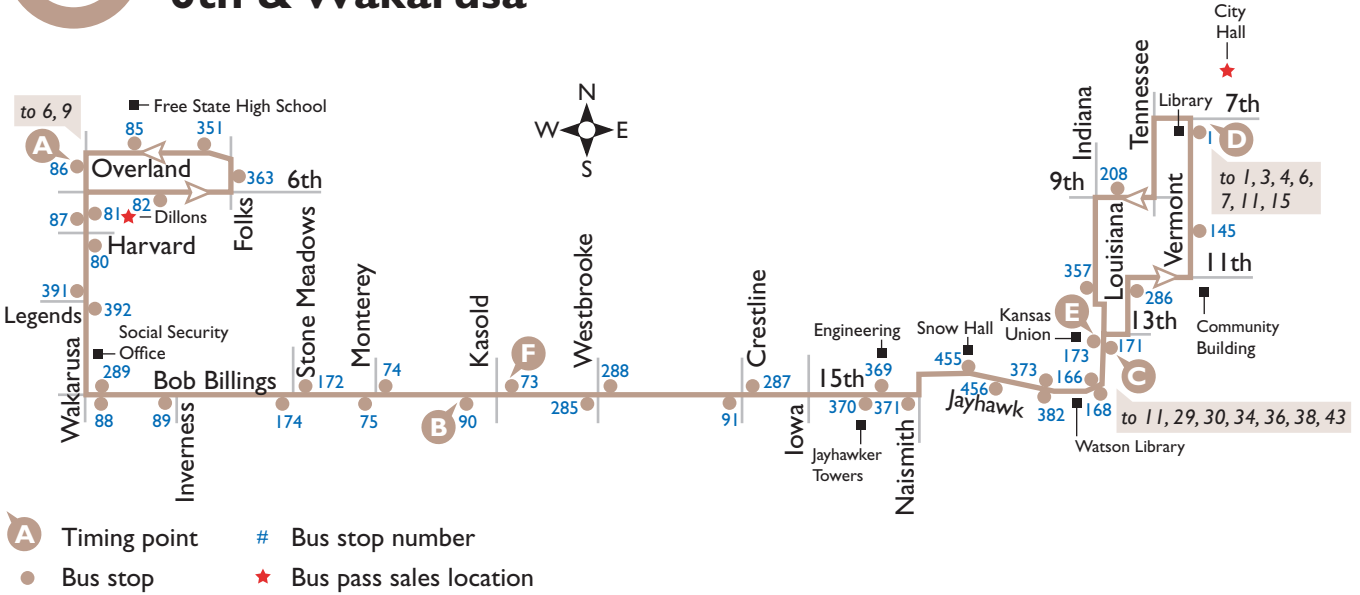

This route operates Monday–Saturday, except holidays: New Year’s Day, Memorial Day, Independence Day, Labor Day, Thanksgiving Day, and Christmas Day.

9

South Iowa to 6th & Wakarusa

- A** Timing point
- Bus stop
- # Bus stop number
- ★ Bus pass sales location

EASTBOUND

WESTBOUND

	A 6th & Wakarusa	B 24th & Crossgate	C Clinton & Kasold	D 31st & Iowa
AM	6:02	6:16	6:21	6:29
	7:02	7:16	7:21	7:29
	8:02	8:16	8:21	8:29
	9:02	9:16	9:21	9:29
	10:02	10:16	10:21	10:29
	11:02	11:16	11:21	11:29
PM	12:02	12:16	12:21	12:29
	1:02	1:16	1:21	1:29
	2:02	2:16	2:21	2:29
	3:02	3:16	3:21	3:29
	4:02	4:16	4:21	4:29
	5:02	5:16	5:21	5:29
	6:02	6:16	6:21	6:29
	7:02	7:16	7:21	7:29

	D 31st & Iowa	E Clinton & Kasold	F 24th & Crossgate	A 6th & Wakarusa
AM	6:32	6:38	6:40	6:57
	7:32	7:38	7:40	7:57
	8:32	8:38	8:40	8:57
	9:32	9:38	9:40	9:57
	10:32	10:38	10:40	10:57
	11:32	11:38	11:40	11:57
PM	12:32	12:38	12:40	12:57
	1:32	1:38	1:40	1:57
	2:32	2:38	2:40	2:57
	3:32	3:38	3:40	3:57
	4:32	4:38	4:40	4:57
	5:32	5:38	5:40	5:57
	6:32	6:38	6:40	6:57
	7:32	7:38	7:40	7:57

This route operates Monday–Saturday, except holidays: New Year’s Day, Memorial Day, Independence Day, Labor Day, Thanksgiving Day, and Christmas Day.

10

Downtown to 6th & Wakarusa

EASTBOUND

	A	B	C	D
	6th & Wakarusa	Bob Billings & Kasold	Kansas Union	7th & Vermont
AM	6:02	6:09	6:19	6:30
	6:32	6:39	6:49	7:00
	7:02	7:09	7:19	7:30
	7:32	7:39	7:49	8:00
	8:02	8:09	8:19	8:30
	8:32	8:39	8:49	9:00
	9:02	9:09	9:19	9:30
	9:32	9:39	9:49	10:00
	10:02	10:09	10:19	10:30
	10:32	10:39	10:49	11:00
PM	11:02	11:09	11:19	11:30
	11:32	11:39	11:49	12:00
	12:02	12:09	12:19	12:30
	12:32	12:39	12:49	1:00
	1:02	1:09	1:19	1:30
	1:32	1:39	1:49	2:00
	2:02	2:09	2:19	2:30
	2:32	2:39	2:49	3:00
	3:02	3:09	3:19	3:30
	3:32	3:39	3:49	4:00
4:02	4:09	4:19	4:30	
4:32	4:39	4:49	5:00	
5:02	5:09	5:19	5:30	
5:32	5:39	5:49	6:00	
6:02	6:09	6:19	6:30	
6:32	6:39	6:49	7:00	
7:02	7:09	7:19	7:30	
7:32	7:39	7:49	8:00	