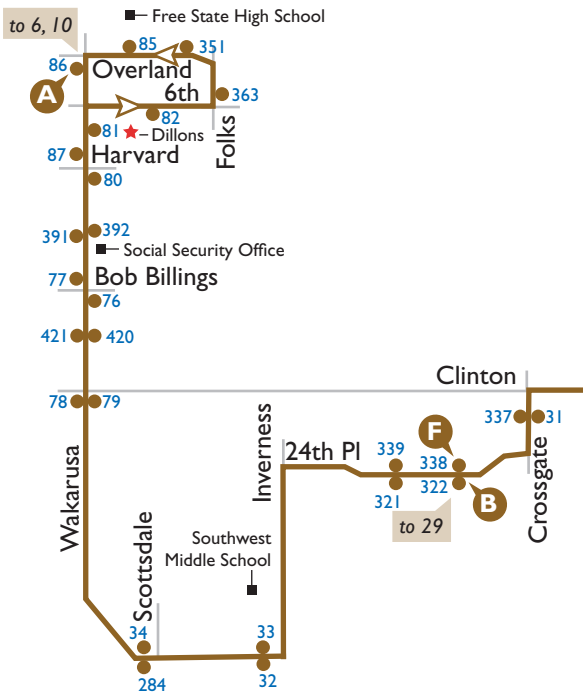

9

South Iowa to 6th & Wakarusa