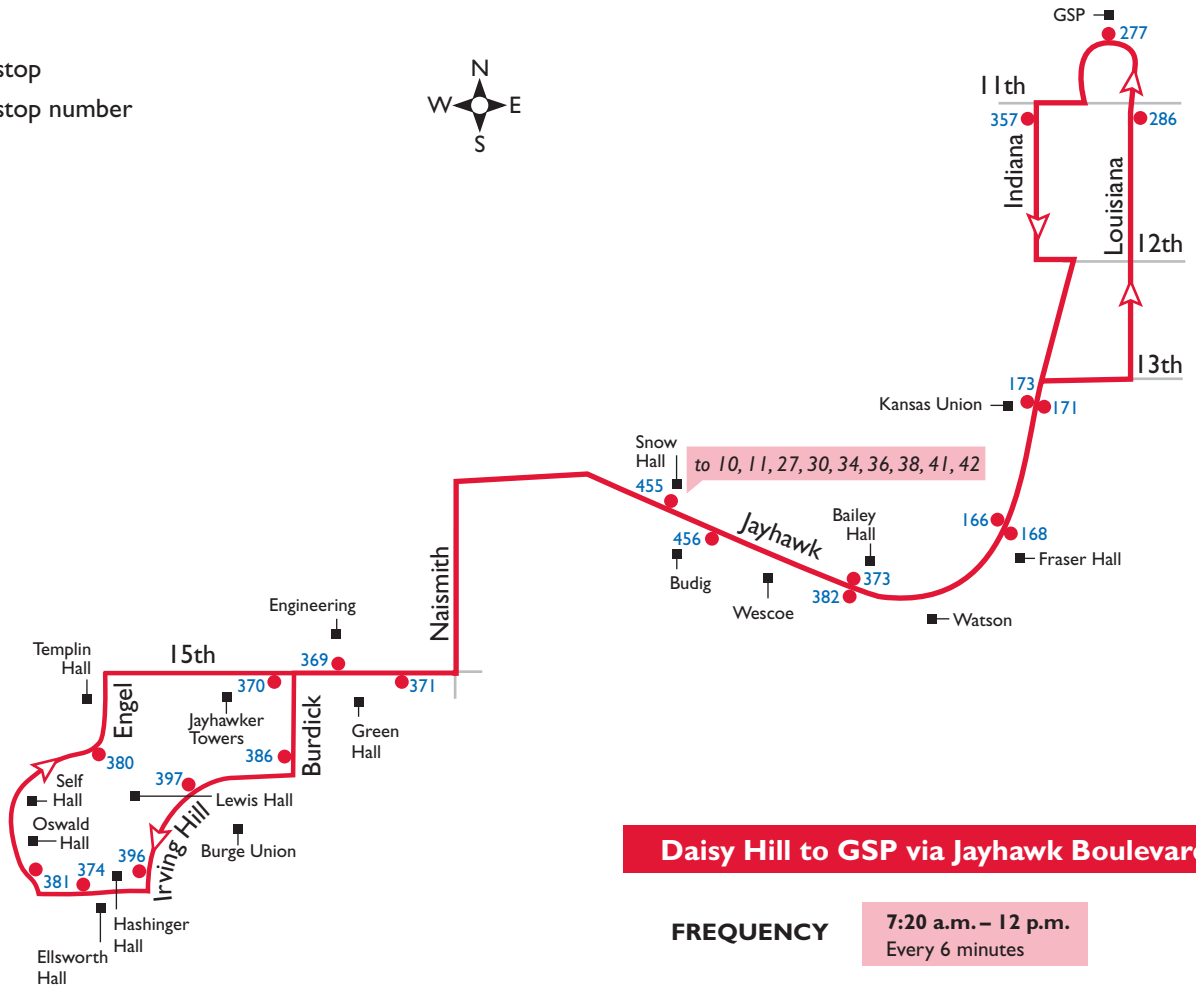

43

Campus Circulator (Red)

- Bus stop
- # Bus stop number

Daisy Hill to GSP via Jayhawk Boulevard

FREQUENCY	7:20 a.m. – 12 p.m.
	Every 6 minutes
	12 – 1:30 p.m.
	Every 7 minutes
	1:30 – 5:30 p.m.
	Every 9 minutes

NOTE: For evening service, refer to Route 44.

For alternative service from Daisy Hill, see Route 11. Board at bus shelter on Irving Hill Road near Hashinger Hall. Bus stops at stop sign on westbound trip, except 1:00–5:30 p.m., Mon–Fri on A Schedule.

This route operates Monday–Friday while KU is in session, except holidays and breaks: Martin Luther King Day, Spring Break, Memorial Day, Spring Stop Day, Summer Semester, Labor Day, Fall Break, Thanksgiving Break, Fall Stop Day, and Winter Break.