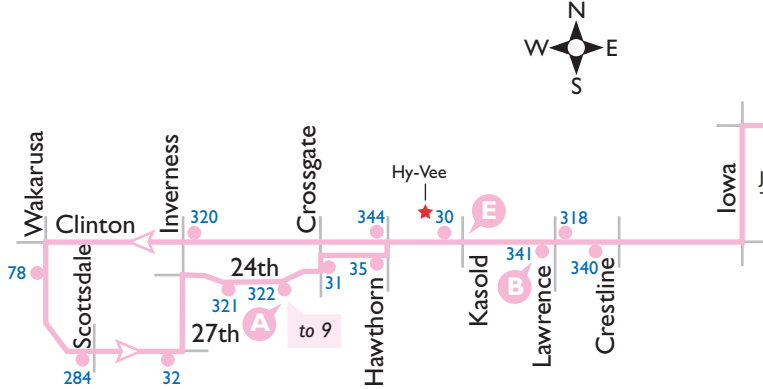

27th & Wakarusa to KU

A Fall & Spring Semesters Classes in Session (Mon – Fri)

	EASTBOUND			WESTBOUND		
	A	B	C	D	E	A
	24th & Crossgate	Clinton & Lawrence	Kansas Union	Kansas Union	Clinton & Kasold	24th & Crossgate
AM	7:00	7:05	7:20	7:25	7:37	7:47
	7:20	7:25	7:40	7:45	7:57	8:07
	7:40	7:45	8:00	8:05	8:17	8:27
	8:00	8:05	8:20	8:25	8:37	8:47
	8:20	8:25	8:40	8:45	8:57	9:07
	8:40	8:45	9:00	9:05	9:17	9:27
	9:00	9:05	9:20	9:25	9:37	9:47
	9:20	9:25	9:40	9:45	9:57	10:07
	9:40	9:45	10:00	10:05	10:17	10:27
	10:00	10:05	10:20	10:25	10:37	10:47
	10:20	10:25	10:40	10:45	10:57	11:07
	10:40	10:45	11:00	11:05	11:17	11:27
	11:00	11:05	11:20	11:25	11:37	11:47
	11:20	11:25	11:40	11:45	11:57	12:07
	11:40	11:45	12:00	12:05	12:17	12:27
PM	12:00	12:05	12:20	12:25	12:37	12:47
	12:20	12:25	12:40	12:45	12:57	1:07
	12:40	12:45	1:00	1:05	1:17	1:27
	1:00	1:05	1:20	1:25	1:37	1:47
	1:20	1:25	1:40	1:45	1:57	2:07
	1:40	1:45	2:00	2:05	2:17	2:27
	2:00	2:05	2:20	2:25	2:37	2:47
	2:20	2:25	2:40	2:45	2:57	3:07
	2:40	2:45	3:00	3:05	3:17	3:27
	3:00	3:05	3:20	3:25	3:37	3:47
	3:20	3:25	3:40	3:45	3:57	4:07
	3:40	3:45	4:00	4:05	4:17	4:27
	4:00	4:05	4:20	4:25	4:37	4:47
	4:20	4:25	4:40	4:45	4:57	5:07
	4:40	4:45	5:00	5:05	5:17	5:27
	5:00	5:05	5:20	5:25	5:37	5:47
	5:20	5:25	5:40	5:45	5:57	6:07
	5:40	5:45	6:00	6:05	6:17	6:27
	6:40	6:45	7:00	7:05	7:17	7:27
	7:40	7:45	8:00	8:05	8:17	8:27
	8:40	8:45	9:00	9:05	9:17	9:27
	9:40	9:45	10:00	10:05	10:17	10:27

B Class Breaks and Summer Semester (Mon – Fri)

	EASTBOUND			WESTBOUND		
	A	B	C	D	E	A
	24th & Crossgate	Clinton & Lawrence	Kansas Union	Kansas Union	Clinton & Kasold	24th & Crossgate
AM	7:20	7:25	7:33	7:39	7:49	7:56
	8:00	8:05	8:13	8:19	8:29	8:36
	8:40	8:45	8:53	8:59	9:09	9:16
	9:20	9:25	9:33	9:39	9:49	9:56
	10:00	10:05	10:13	10:19	10:29	10:36
	10:40	10:45	10:53	10:59	11:09	11:16
	11:20	11:25	11:33	11:39	11:49	11:56
PM	12:00	12:05	12:13	12:19	12:29	12:36
	12:40	12:45	12:53	12:59	1:09	1:16
	1:20	1:25	1:33	1:39	1:49	1:56
	2:00	2:05	2:13	2:19	2:29	2:36
	2:40	2:45	2:53	2:59	3:09	3:16
	3:20	3:25	3:33	3:39	3:49	3:56
	4:00	4:05	4:13	4:19	4:29	4:36
	4:40	4:45	4:53	4:59	5:09	5:16
	5:40	5:45	5:53	6:05	6:15	6:22

This route operates Monday–Friday, except holidays: New Year’s Day, Memorial Day, Independence Day, Labor Day, Thanksgiving Day, and Christmas Day. It follows B Schedule during Class Breaks and Summer Semester.