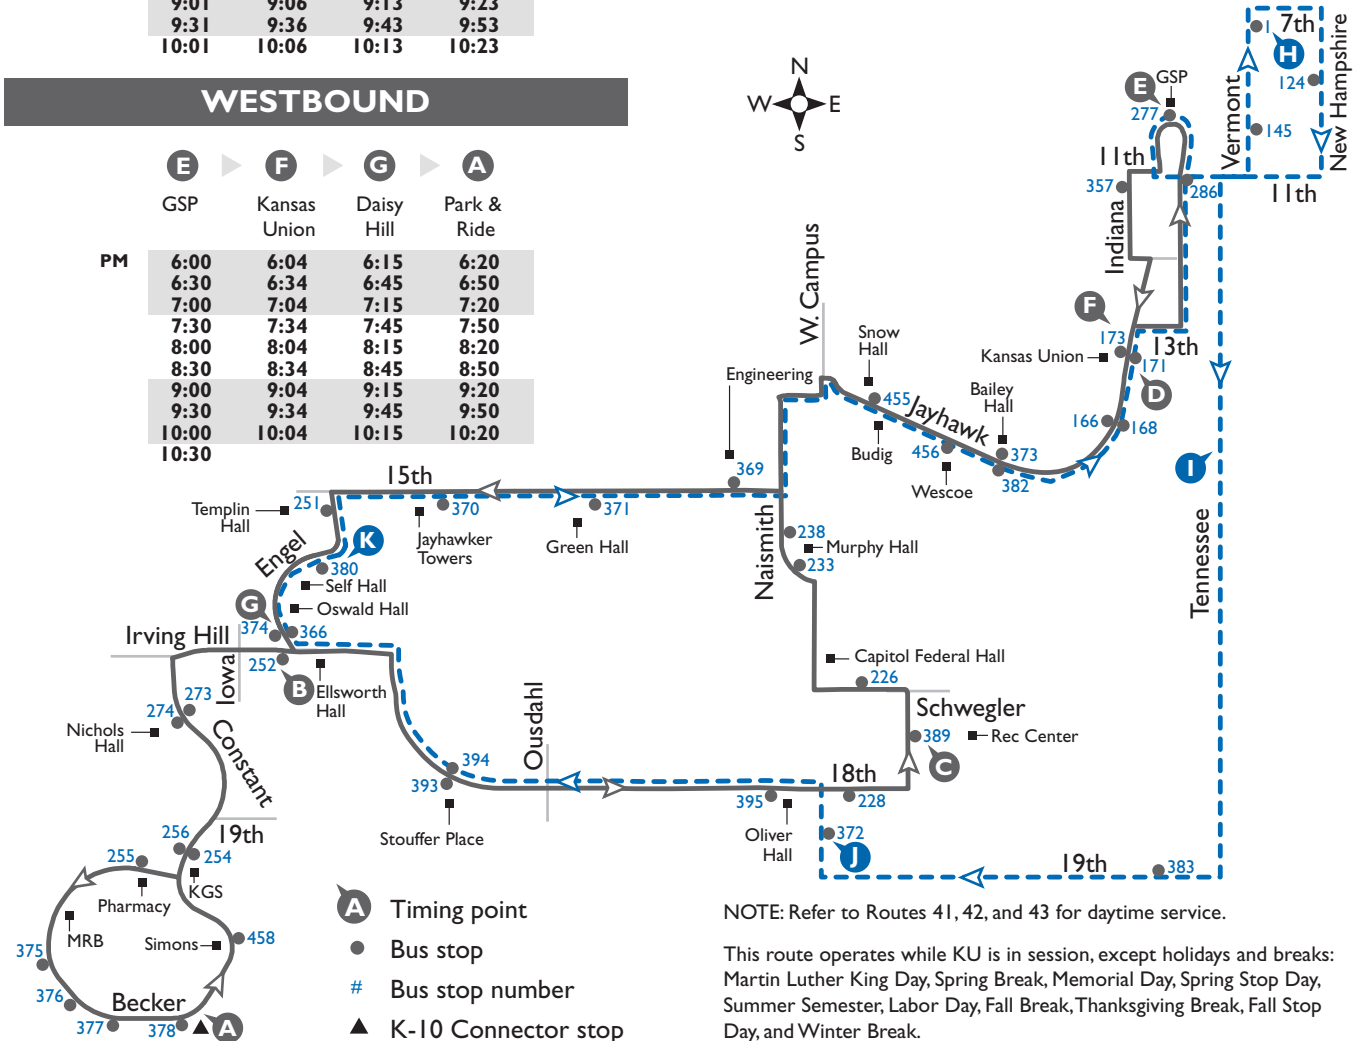

44

Campus Evening Circulator

Weekdays

Fall & Spring Semesters Classes in Session (Mon – Fri)

EASTBOUND

	A	B	C	D
	Park & Ride	Daisy Hill	Rec Center	Kansas Union
PM	5:31	5:36	5:43	5:53
	6:01	6:06	6:13	6:23
	6:31	6:36	6:43	6:53
	7:01	7:06	7:13	7:23
	7:31	7:36	7:43	7:53
	8:01	8:06	8:13	8:23
	8:31	8:36	8:43	8:53
	9:01	9:06	9:13	9:23
	9:31	9:36	9:43	9:53
	10:01	10:06	10:13	10:23

WESTBOUND

	E	F	G	A
	GSP	Kansas Union	Daisy Hill	Park & Ride
PM	6:00	6:04	6:15	6:20
	6:30	6:34	6:45	6:50
	7:00	7:04	7:15	7:20
	7:30	7:34	7:45	7:50
	8:00	8:04	8:15	8:20
	8:30	8:34	8:45	8:50
	9:00	9:04	9:15	9:20
	9:30	9:34	9:45	9:50
	10:00	10:04	10:15	10:20
	10:30			

Thursday, Friday, Saturday

Fall & Spring Semesters Classes in Session

EXTENDED LATE NIGHT

	K	D	H	I	J	K
	Daisy Hill	Kansas Union	7th & Vermont	14th & Tennessee	Naismith Hall	Daisy Hill
PM	10:30	10:38	10:32	10:40	10:44	10:48
	10:50	10:58	11:12	11:20	11:24	11:28
	11:10	11:18	11:32	11:40	11:44	11:48
	11:30	11:38	11:52	12:00	12:04	12:08
	11:50	11:58	12:12	12:20	12:24	12:28
AM	12:10	12:18	12:32	12:40	12:44	12:48
	12:30	12:38	12:52	1:00	1:04	1:08
	12:50	12:58	1:12	1:20	1:24	1:28
	1:10	1:18	1:32	1:40	1:44	1:48
	1:30	1:38	1:52	2:00	2:04	2:08
	1:50	1:58	2:12	2:20	2:24	2:28
	2:10	2:18	2:32	2:40	2:44	2:48
	2:30	2:38	2:52	3:00	3:04	3:08

NOTE: Refer to Routes 41, 42, and 43 for daytime service.

This route operates while KU is in session and breaks: Martin Luther King Day, Spring Break, Memorial Day, Spring Stop Day, Summer Semester, Labor Day, Fall Break, Thanksgiving Break, Fall Stop Day, and Winter Break.