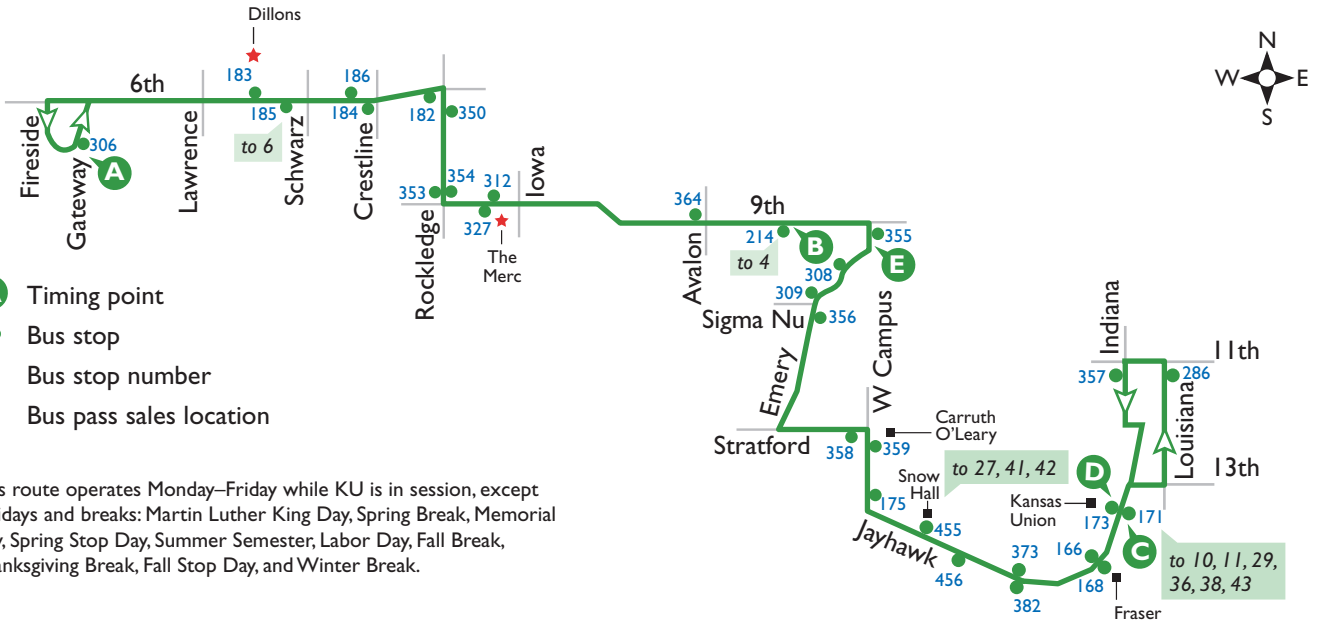

36

6th via Emery to KU

- **A** Timing point
- Bus stop
- # Bus stop number
- ★ Bus pass sales location

This route operates Monday–Friday while KU is in session, except holidays and breaks: Martin Luther King Day, Spring Break, Memorial Day, Spring Stop Day, Summer Semester, Labor Day, Fall Break, Thanksgiving Break, Fall Stop Day, and Winter Break.

EASTBOUND

AM TIMES			PM TIMES		
A	B	C	A	B	C
Gateway Court	9th & Emery	Kansas Union	Gateway Court	9th & Emery	Kansas Union
7:00	7:10	7:17	12:00	12:10	12:17
7:20	7:30	7:37	12:20	12:30	12:37
7:40	7:50	7:57	12:40	12:50	12:57
8:00	8:10	8:17	1:00	1:10	1:17
8:20	8:30	8:37	1:20	1:30	1:37
8:40	8:50	8:57	1:40	1:50	1:57
9:00	9:10	9:17	2:00	2:10	2:17
9:20	9:30	9:37	2:20	2:30	2:37
9:40	9:50	9:57	2:40	2:50	2:57
10:00	10:10	10:17	3:00	3:10	3:17
10:20	10:30	10:37	3:20	3:30	3:37
10:40	10:50	10:57	3:40	3:50	3:57
11:00	11:10	11:17	4:00	4:10	4:17
11:20	11:30	11:37	4:20	4:30	4:37
11:40	11:50	11:57	4:40	4:50	4:57
			5:00	5:10	5:17
			5:20	5:30	5:37
			5:40	5:50	5:57
			6:20	6:30	6:37
			7:00	7:10	7:17
			7:40	7:50	7:57
			8:20	8:30	8:37
			9:00	9:10	9:17
			9:40	9:50	9:57

WESTBOUND

AM TIMES			PM TIMES		
D	E	A	D	E	A
Kansas Union	Emery & 9th	Gateway Court	Kansas Union	Emery & 9th	Gateway Court
7:22	7:30	7:40	12:02	12:10	12:20
7:42	7:50	8:00	12:22	12:30	12:40
8:02	8:10	8:20	12:42	12:50	1:00
8:22	8:30	8:40	1:02	1:10	1:20
8:42	8:50	9:00	1:22	1:30	1:40
9:02	9:10	9:20	1:42	1:50	2:00
9:22	9:30	9:40	2:02	2:10	2:20
9:42	9:50	10:00	2:22	2:30	2:40
10:02	10:10	10:20	2:42	2:50	3:00
10:22	10:30	10:40	3:02	3:10	3:20
10:42	10:50	11:00	3:22	3:30	3:40
11:02	11:10	11:20	3:42	3:50	4:00
11:22	11:30	11:40	4:02	4:10	4:20
11:42	11:50		4:22	4:30	4:40
			4:42	4:50	5:00
			5:02	5:10	5:20
			5:22	5:30	5:40
			5:42	5:50	6:00
			6:02	6:10	6:20
			6:42	6:50	7:00
			7:22	7:30	7:40
			8:02	8:10	8:20
			8:42	8:50	9:00
			9:22	9:30	9:40
			10:02	10:10	10:20