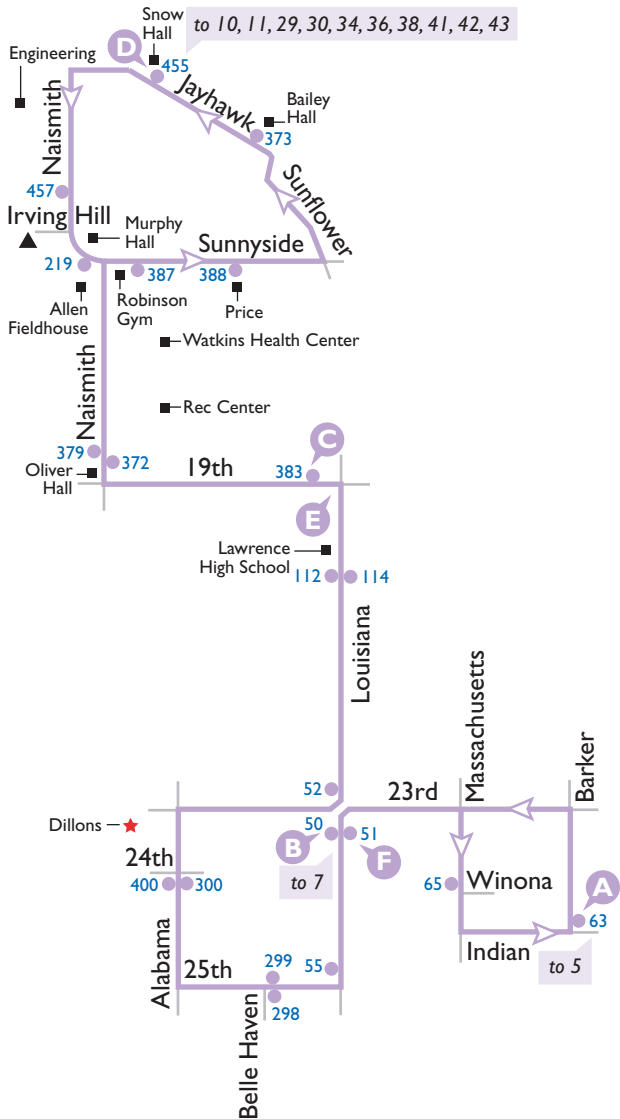

27

KU to Haskell Indian Nations University

- **A** Timing point
- Bus stop
- # Bus stop number
- ★ Bus pass sales location
- ▲ K-10 Connector stop

NORTHBOUND

	A	B	C	D
	Haskell University	23rd & Louisiana	19th & Louisiana	Snow Hall
AM	7:05	7:11	7:18	7:25
	7:45	7:51	7:58	8:05
	8:25	8:31	8:38	8:45
	9:05	9:11	9:18	9:25
	9:45	9:51	9:58	10:05
PM	10:25	10:31	10:38	10:45
	11:05	11:11	11:18	11:25
	11:45	11:51	11:58	12:05
	12:25	12:31	12:38	12:45
	1:05	1:11	1:18	1:25
	1:45	1:51	1:58	2:05
	2:25	2:31	2:38	2:45
	3:05	3:11	3:18	3:25
	3:45	3:51	3:58	4:05
	4:25	4:31	4:38	4:45
5:05	5:11	5:18	5:25	
5:45	5:51	5:58	6:05	

SOUTHBOUND

	D	E	F	A
	Snow Hall	19th & Louisiana	23rd & Louisiana	Haskell University
AM	7:25	7:31	7:37	7:41
	8:05	8:11	8:17	8:21
	8:45	8:51	8:57	9:01
	9:25	9:31	9:37	9:41
	10:05	10:11	10:17	10:21
PM	10:45	10:51	10:57	11:01
	11:25	11:31	11:37	11:41
	12:05	12:11	12:17	12:21
	12:45	12:51	12:57	1:01
	1:25	1:31	1:37	1:41
	2:05	2:11	2:17	2:21
	2:45	2:51	2:57	3:01
	3:25	3:31	3:37	3:41
	4:05	4:11	4:17	4:21
	4:45	4:51	4:57	5:01
5:25	5:31	5:37	5:41	
6:05	6:11	6:17	6:21	

This route operates Monday – Friday while KU is in session, except holidays and breaks: Martin Luther King Day, Spring Break, Memorial Day, Spring Stop Day, Summer Semester, Labor Day, Fall Break, Thanksgiving Break, Fall Stop Day, and Winter Break.