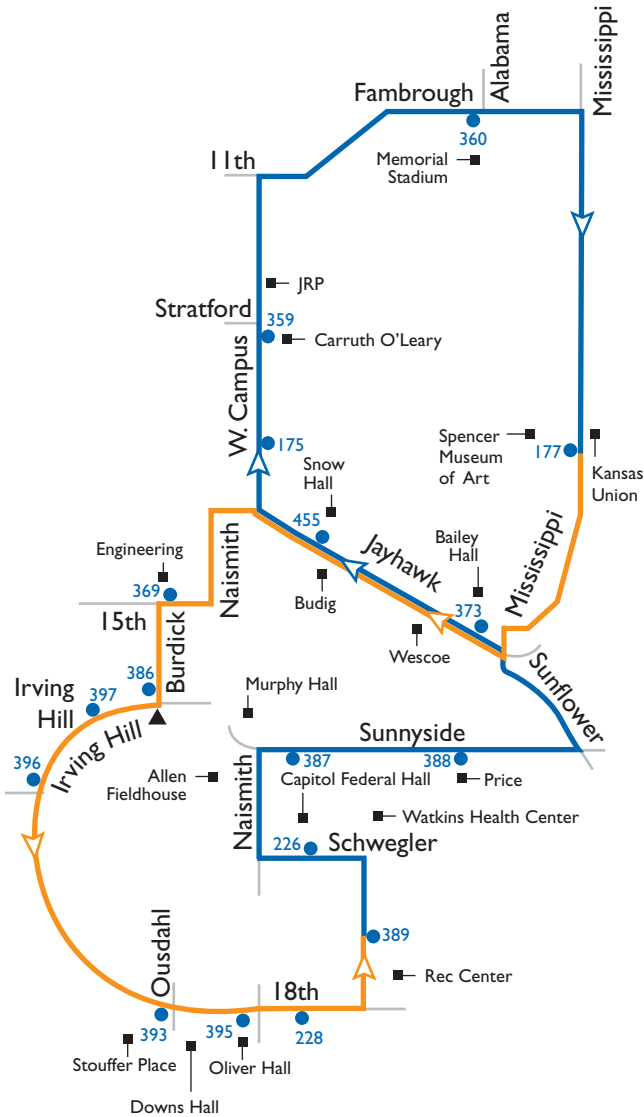

42

Campus Circulator (Blue)

- Bus stop
- # Bus stop number
- ▲ K-10 Connector stop
- Northbound
- Southbound

Rec Center to Kansas Union

FREQUENCY

7:10 a.m. – 5:30 p.m.
Every 10 minutes

NOTE: For evening service, refer to Route 44.

This route operates Monday–Friday while KU is in session, except holidays and breaks: Martin Luther King Day, Spring Break, Memorial Day, Spring Stop Day, Summer Semester, Labor Day, Fall Break, Thanksgiving Break, Fall Stop Day, and Winter Break.