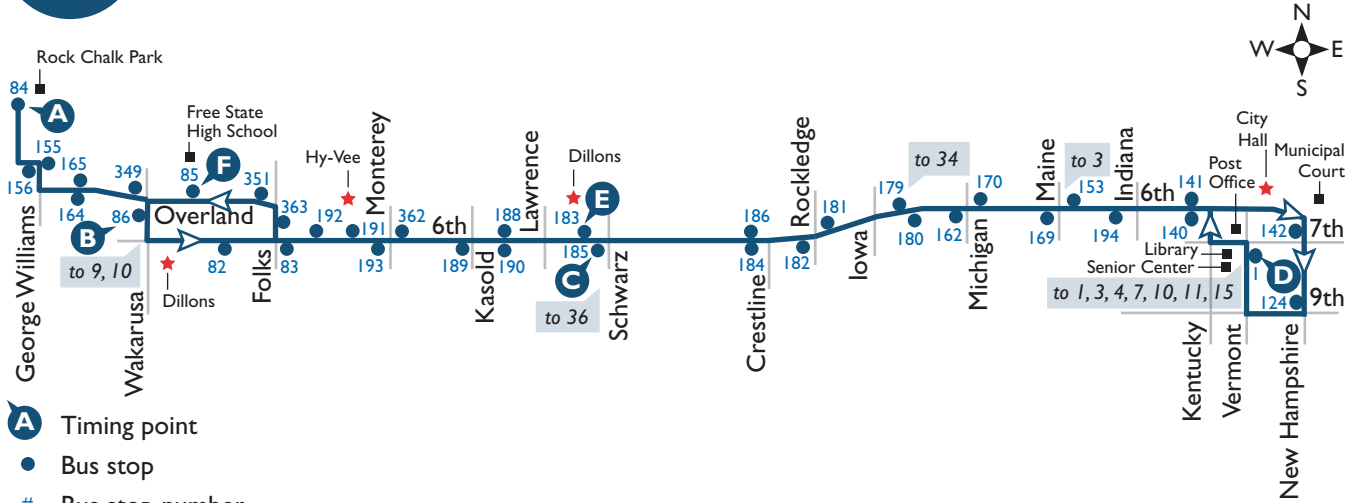

6

Downtown to Rock Chalk Park

- **A** Timing point
- Bus stop
- # Bus stop number
- ★ Bus pass sales location

EASTBOUND

WESTBOUND

	A	B	C	D
	Rock Chalk Park	6th & Wakarusa	6th & Schwarz	7th & Vermont
AM		6:03	6:10	6:20
	6:27	6:33	6:40	6:50
	6:57	7:03	7:10	7:20
	7:27	7:33	7:40	7:50
	7:57	8:03	8:10	8:20
	8:27	8:33	8:40	8:50
	8:57	9:03	9:10	9:20
	9:27	9:33	9:40	9:50
	9:57	10:03	10:10	10:20
	10:27	10:33	10:40	10:50
	10:57	11:03	11:10	11:20
	11:27	11:33	11:40	11:50
PM		12:03	12:10	12:20
	12:27	12:33	12:40	12:50
	12:57	1:03	1:10	1:20
	1:27	1:33	1:40	1:50
	1:57	2:03	2:10	2:20
	2:27	2:33	2:40	2:50
	2:57	3:03	3:10	3:20
	3:27	3:33	3:40	3:50
	3:57	4:03	4:10	4:20
	4:27	4:33	4:40	4:50
	4:57	5:03	5:10	5:20
	5:27	5:33	5:40	5:50
	5:57	6:03	6:10	6:20
	6:27	6:33	6:40	6:50
	6:57	7:03	7:10	7:20

	D	E	F	A
	7th & Vermont	6th & Lawrence	Free State	Rock Chalk Park
AM		6:40	6:48	6:54
	6:32	7:10	7:18	7:24
	7:02	7:40	7:48	7:54
	7:32	8:10	8:18	8:24
	8:02	8:40	8:48	8:54
	8:32	9:10	9:18	9:24
	9:02	9:40	9:48	9:54
	9:32	10:10	10:18	10:24
	10:02	10:40	10:48	10:54
	10:32	11:10	11:18	11:24
	11:02	11:40	11:48	11:54
	11:32	12:10	12:18	12:24
PM		12:40	12:48	12:54
	12:02	1:10	1:18	1:24
	12:32	1:40	1:48	1:54
	1:02	2:10	2:18	2:24
	1:32	2:40	2:48	2:54
	2:02	3:10	3:18	3:24
	2:32	3:40	3:48	3:54
	3:02	4:10	4:18	4:24
	3:32	4:40	4:48	4:54
	4:02	5:10	5:18	5:24
	4:32	5:40	5:48	5:54
	5:02	6:10	6:18	6:24
	5:32	6:40	6:48	6:54
	6:02	7:10	7:18	7:24
	6:32	7:40	7:48	7:54

This route operates Monday–Saturday, except holidays: New Year’s Day, Memorial Day, Independence Day, Labor Day, Thanksgiving Day, and Christmas Day.