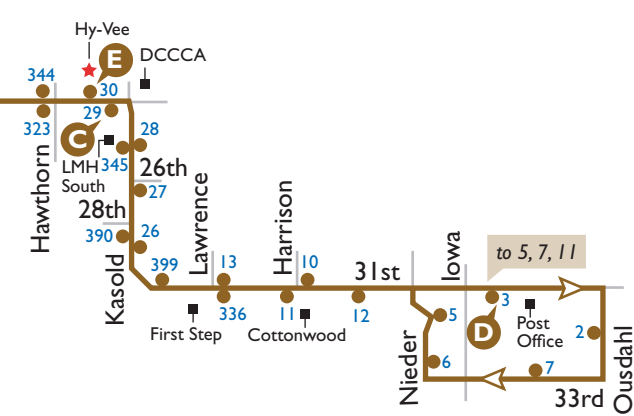

SOUTHBOUND

	D	E	F	A
	7th & Vermont	23rd & Louisiana	Holcom Rec Center	31st & Iowa
AM	6:03	6:14	6:22	6:29
	6:33	6:44	6:52	6:59
	7:03	7:14	7:22	7:29
	7:33	7:44	7:52	7:59
	8:03	8:14	8:22	8:29
	8:33	8:44	8:52	8:59
	9:03	9:14	9:22	9:29
	9:33	9:44	9:52	9:59
	10:03	10:14	10:22	10:29
	10:33	10:44	10:52	10:59
PM	11:03	11:14	11:22	11:29
	11:33	11:44	11:52	11:59
	12:03	12:14	12:22	12:29
	12:33	12:44	12:52	1:00
	1:03	1:14	1:22	1:29
	1:33	1:44	1:52	1:59
	2:03	2:14	2:22	2:29
	2:33	2:44	2:52	2:59
	3:03	3:14	3:22	3:29
	3:33	3:44	3:52	3:59
	4:03	4:14	4:22	4:29
	4:33	4:44	4:52	4:59
	5:03	5:14	5:22	5:29
	5:33	5:44	5:52	5:59
	6:03	6:14	6:22	6:29
	6:33	6:44	6:52	6:59
	7:03	7:14	7:22	7:29
	7:33	7:44	7:52	7:59

This route operates Monday–Saturday, except holidays: New Year’s Day, Memorial Day, Independence Day, Labor Day, Thanksgiving Day, and Christmas Day.

9

South Iowa to 6th & Wakarusa

- A** Timing point
- Bus stop
- # Bus stop number
- ★ Bus pass sales location

EASTBOUND

WESTBOUND

	A 6th & Wakarusa	B 24th & Crossgate	C Clinton & Kasold	D 31st & Iowa
AM	6:02	6:16	6:21	6:29
	7:02	7:16	7:21	7:29
	8:02	8:16	8:21	8:29
	9:02	9:16	9:21	9:29
	10:02	10:16	10:21	10:29
	11:02	11:16	11:21	11:29
PM	12:02	12:16	12:21	12:29
	1:02	1:16	1:21	1:29
	2:02	2:16	2:21	2:29
	3:02	3:16	3:21	3:29
	4:02	4:16	4:21	4:29
	5:02	5:16	5:21	5:29
	6:02	6:16	6:21	6:29
	7:02	7:16	7:21	7:29