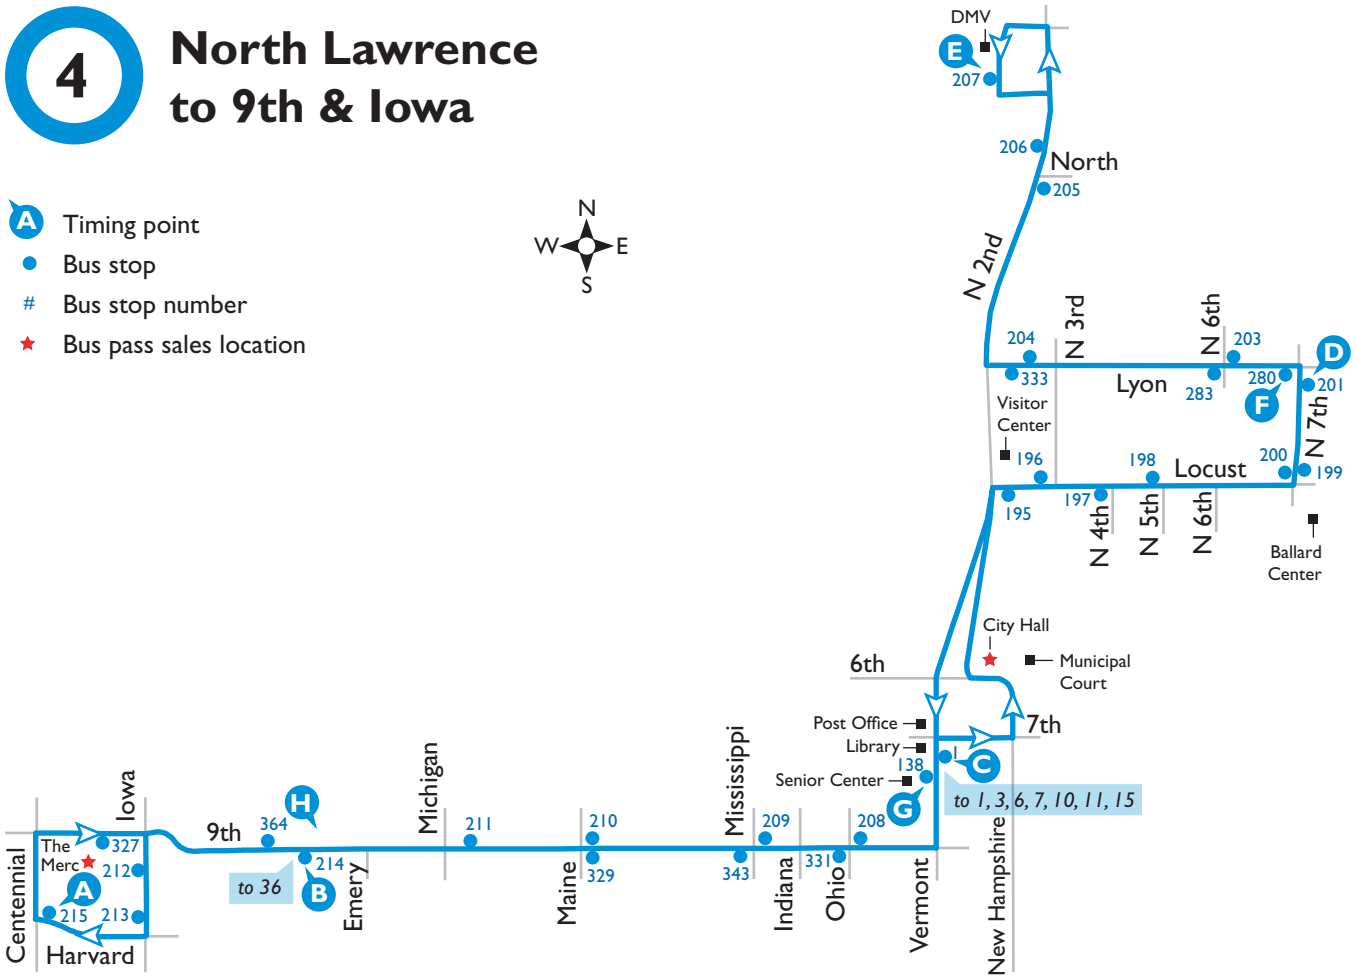

3

Downtown to Lakeview Road

- A** Timing point
- Bus stop
- # Bus stop number
- ★ Bus pass sales location

	NORTHBOUND			SOUTHBOUND		
	A	B	C	C	D	A
	7th & Vermont	LMH	Timberedredge	Timberedredge	LMH	7th & Vermont
AM	6:33	6:38	6:45	6:15	6:21	6:29
	7:03	7:08	7:15	6:45	6:51	6:59
	7:33	7:38	7:45	7:15	7:21	7:29
	8:03	8:08	8:15	7:45	7:51	7:59
	8:33	8:38	8:45	8:15	8:21	8:29
	9:03	9:08	9:15	8:45	8:51	8:59
	9:33	9:38	9:45	9:15	9:21	9:29
	10:03	10:08	10:15	9:45	9:51	9:59
	10:33	10:38	10:45	10:15	10:21	10:29
	11:03	11:08	11:15	10:45	10:51	10:59
	11:33	11:38	11:45	11:15	11:21	11:29
PM	12:03	12:08	12:15	11:45	11:51	11:59
	12:33	12:38	12:45	12:15	12:21	12:29
	1:03	1:08	1:15	12:45	12:51	12:59
	1:33	1:38	1:45	1:15	1:21	1:29
	2:03	2:08	2:15	1:45	1:51	1:59
	2:33	2:38	2:45	2:15	2:21	2:29
	3:03	3:08	3:15	2:45	2:51	2:59
	3:33	3:38	3:45	3:15	3:21	3:29
	4:03	4:08	4:15	3:45	3:51	3:59
	4:33	4:38	4:45	4:15	4:21	4:29
	5:03	5:08	5:15	4:45	4:51	4:59
	5:33	5:38	5:45	5:15	5:21	5:29
	6:03	6:08	6:15	5:45	5:51	5:59
	6:33	6:38	6:45	6:15	6:21	6:29
	7:03	7:08	7:15	6:45	6:51	6:59
	7:33	7:38	7:45	7:15	7:21	7:29

This route operates Monday – Saturday, except holidays: New Year’s Day, Memorial Day, Independence Day, Labor Day, Thanksgiving Day, and Christmas Day.

4

North Lawrence to 9th & Iowa

- A** Timing point
- Bus stop
- # Bus stop number
- ★ Bus pass sales location